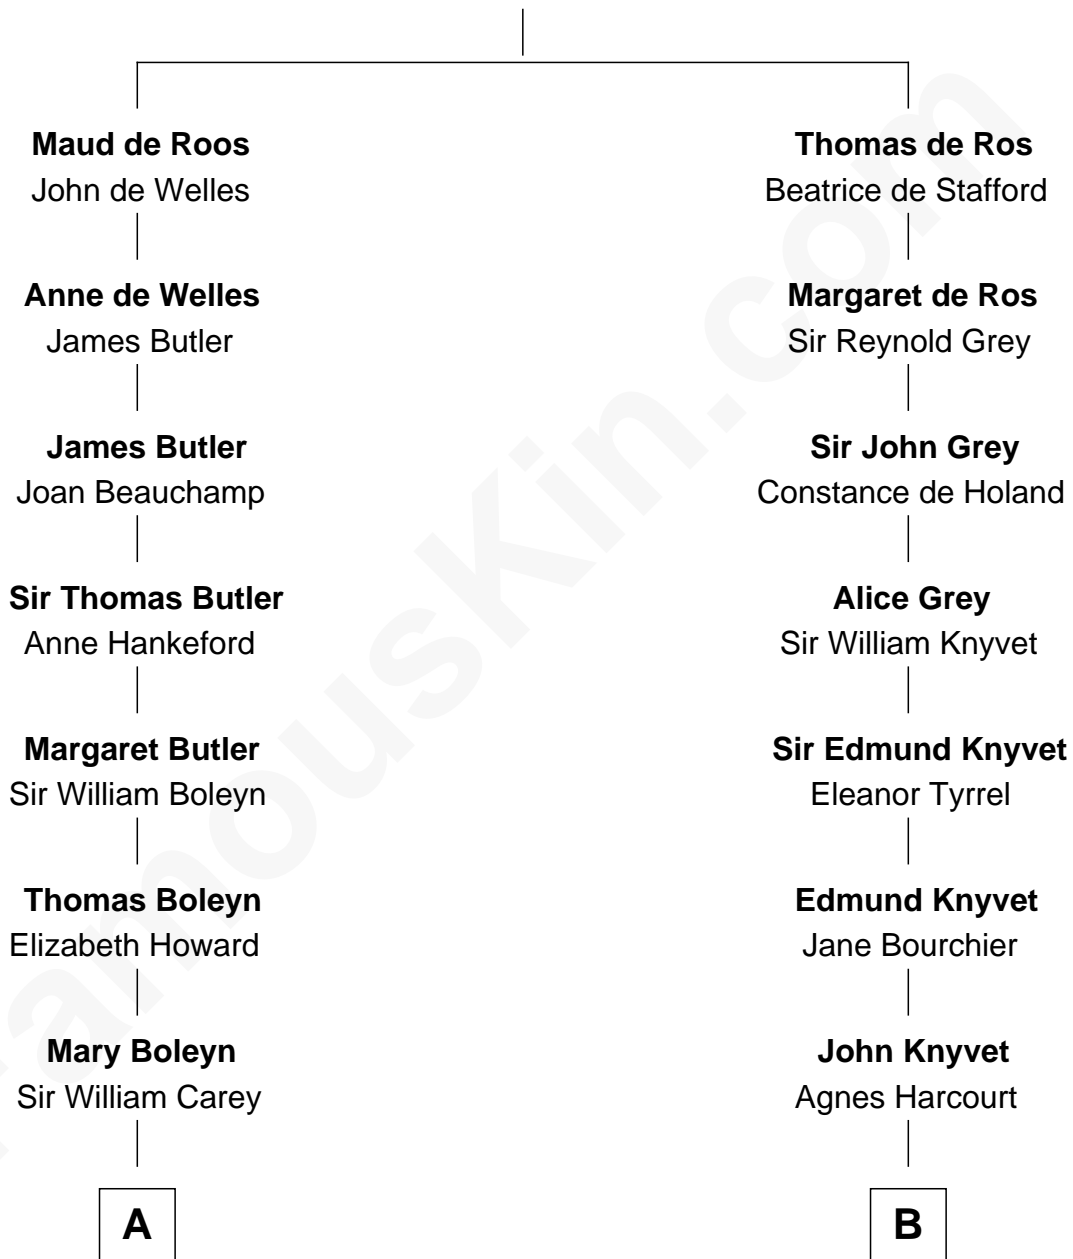

FamousKin.com

Relationship Chart of

Liz Claiborne

Fashion Designer and Founder of Liz Claiborne Inc.

18th cousin 1 time removed of

Louis Auchincloss
Author

Sir William de Ros
Margery de Badlesmere

C

Fernand Claiborne
Marie Louise Villeré

Omer Villere Claiborne
Carolyn Louise Fenner

Liz Claiborne
Found of Liz Claiborne Inc.

D

Joseph Howland Auchincloss
Priscilla Dixon Stanton

Louis Auchincloss
Author

FamousKin.com