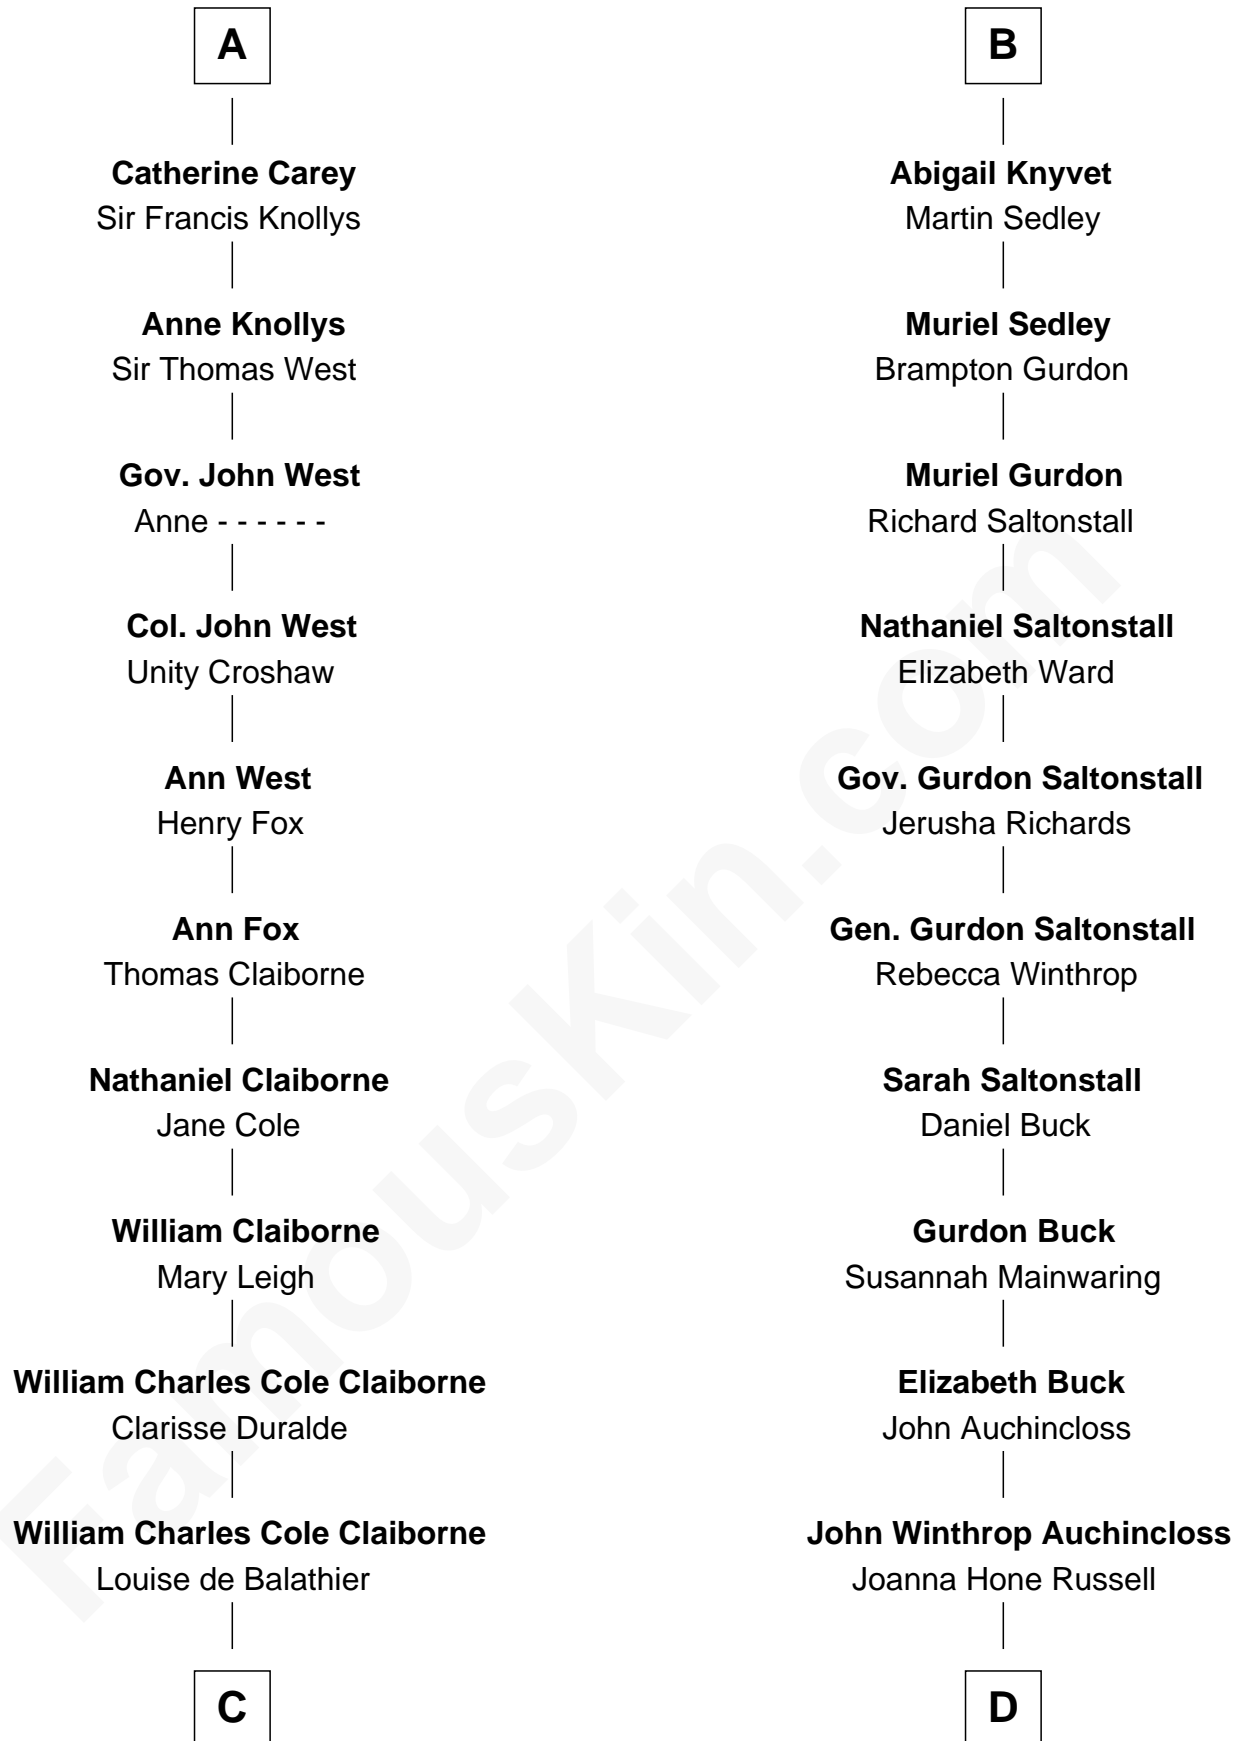

FamousKin.com

Relationship Chart of

Liz Claiborne

Fashion Designer and Founder of Liz Claiborne Inc.

18th cousin 1 time removed of

Louis Auchincloss
Author

Sir William de Ros
Margery de Badlesmere

C

Fernand Claiborne
Marie Louise Villeré

Omer Villere Claiborne
Carolyn Louise Fenner

Liz Claiborne
Found of Liz Claiborne Inc.

D

Joseph Howland Auchincloss
Priscilla Dixon Stanton

Louis Auchincloss
Author

FamousKin.com