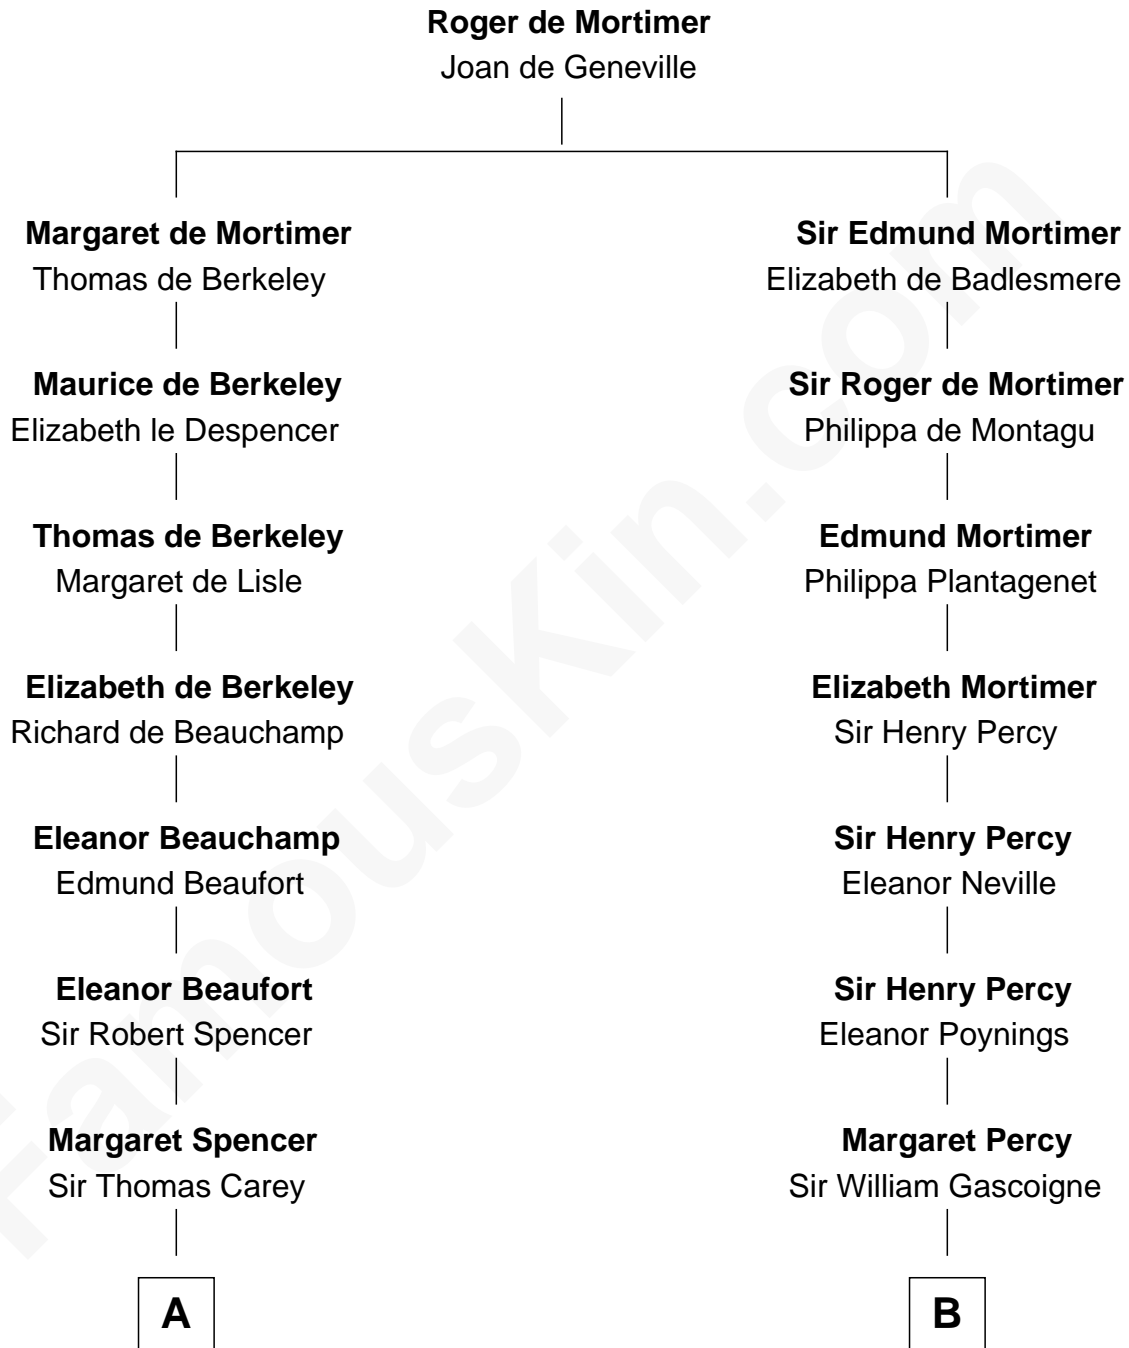

FamousKin.com

Relationship Chart of

Liz Claiborne

Fashion Designer and Founder of Liz Claiborne Inc.

20th cousin 1 time removed of

Louis Auchincloss
Author

C

William Charles Cole Claiborne

Louise de Balathier

Fernand Claiborne

Marie Louise Villeré

Omer Villere Claiborne

Carolyn Louise Fenner

Liz Claiborne

Found of Liz Claiborne Inc.

D

Gurdon Buck

Susannah Mainwaring

Elizabeth Buck

John Auchincloss

John Winthrop Auchincloss

Joanna Hone Russell

Joseph Howland Auchincloss

Priscilla Dixon Stanton