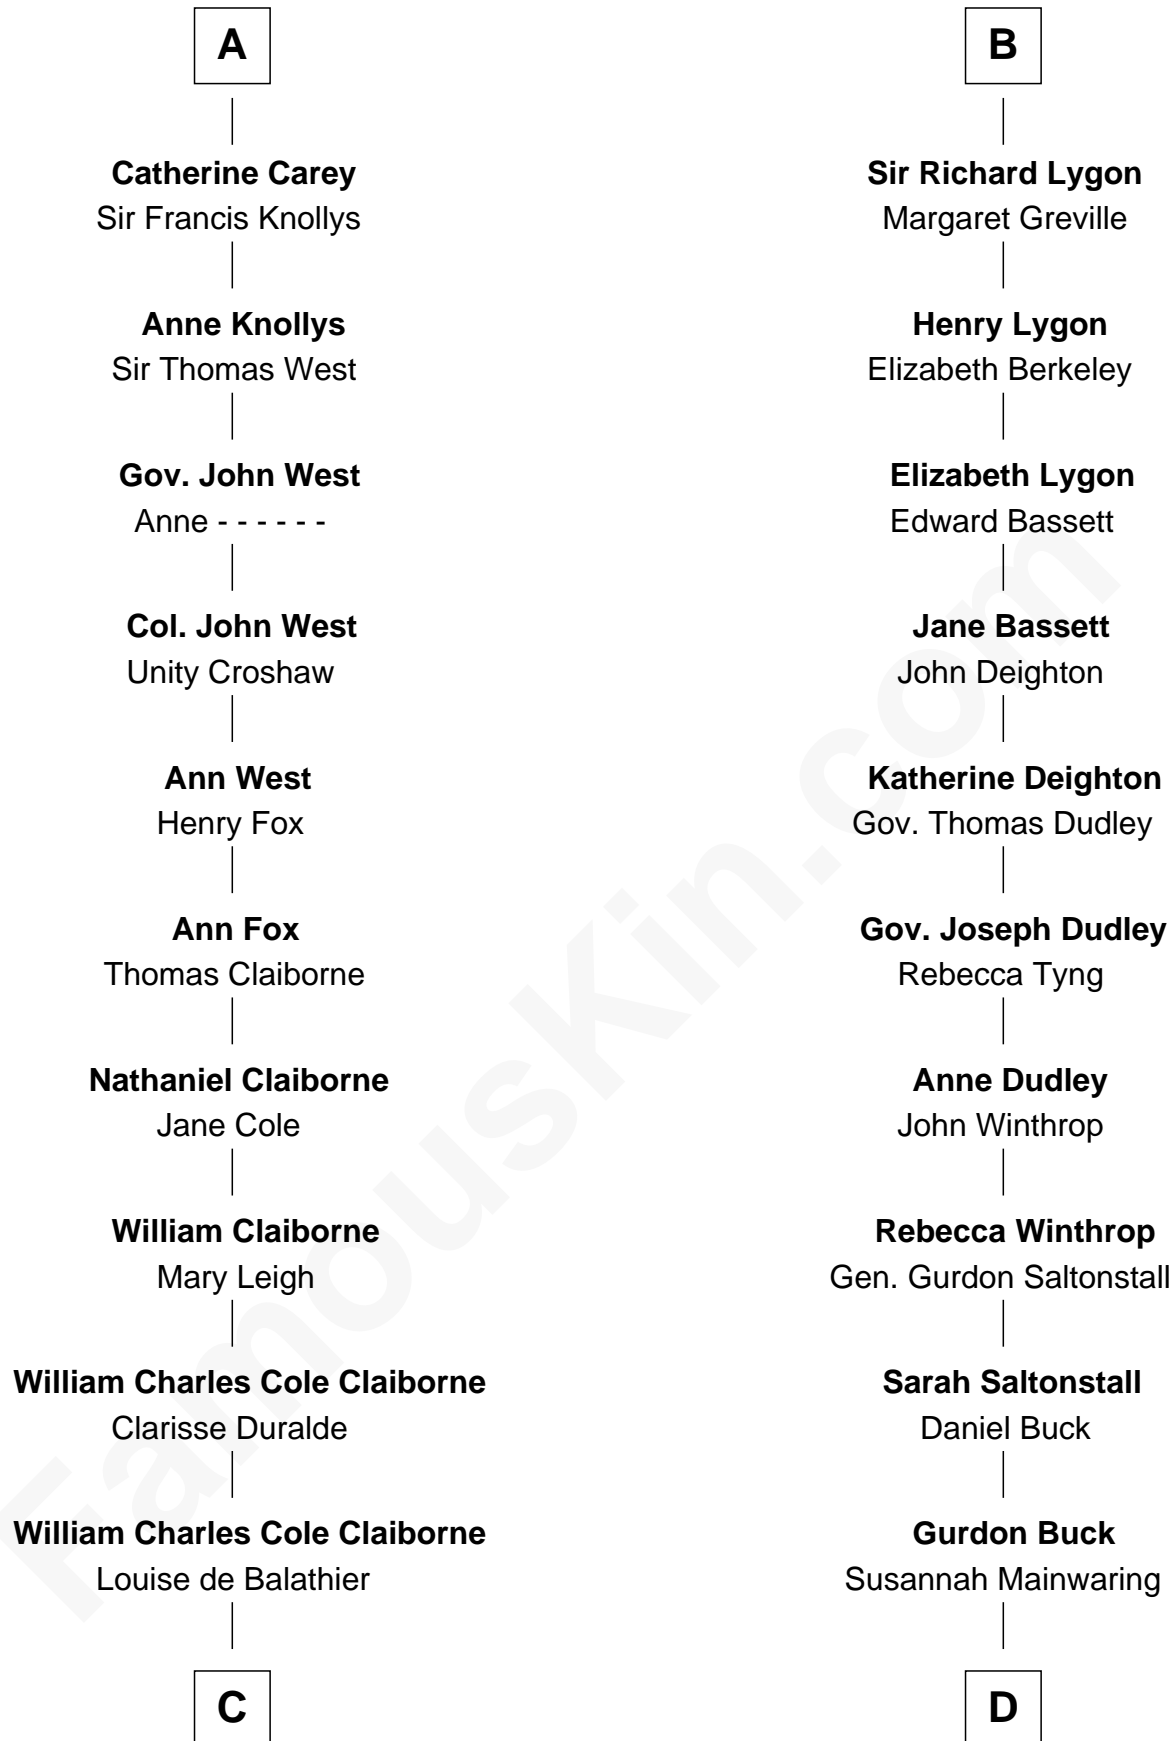

FamousKin.com

Relationship Chart of

Liz Claiborne

Fashion Designer and Founder of Liz Claiborne Inc.

19th cousin 1 time removed of

Louis Auchincloss
Author

C

Fernand Claiborne
Marie Louise Villeré

Omer Villere Claiborne
Carolyn Louise Fenner

Liz Claiborne
Found of Liz Claiborne Inc.

D

Elizabeth Buck
John Auchincloss

John Winthrop Auchincloss
Joanna Hone Russell

Joseph Howland Auchincloss
Priscilla Dixon Stanton