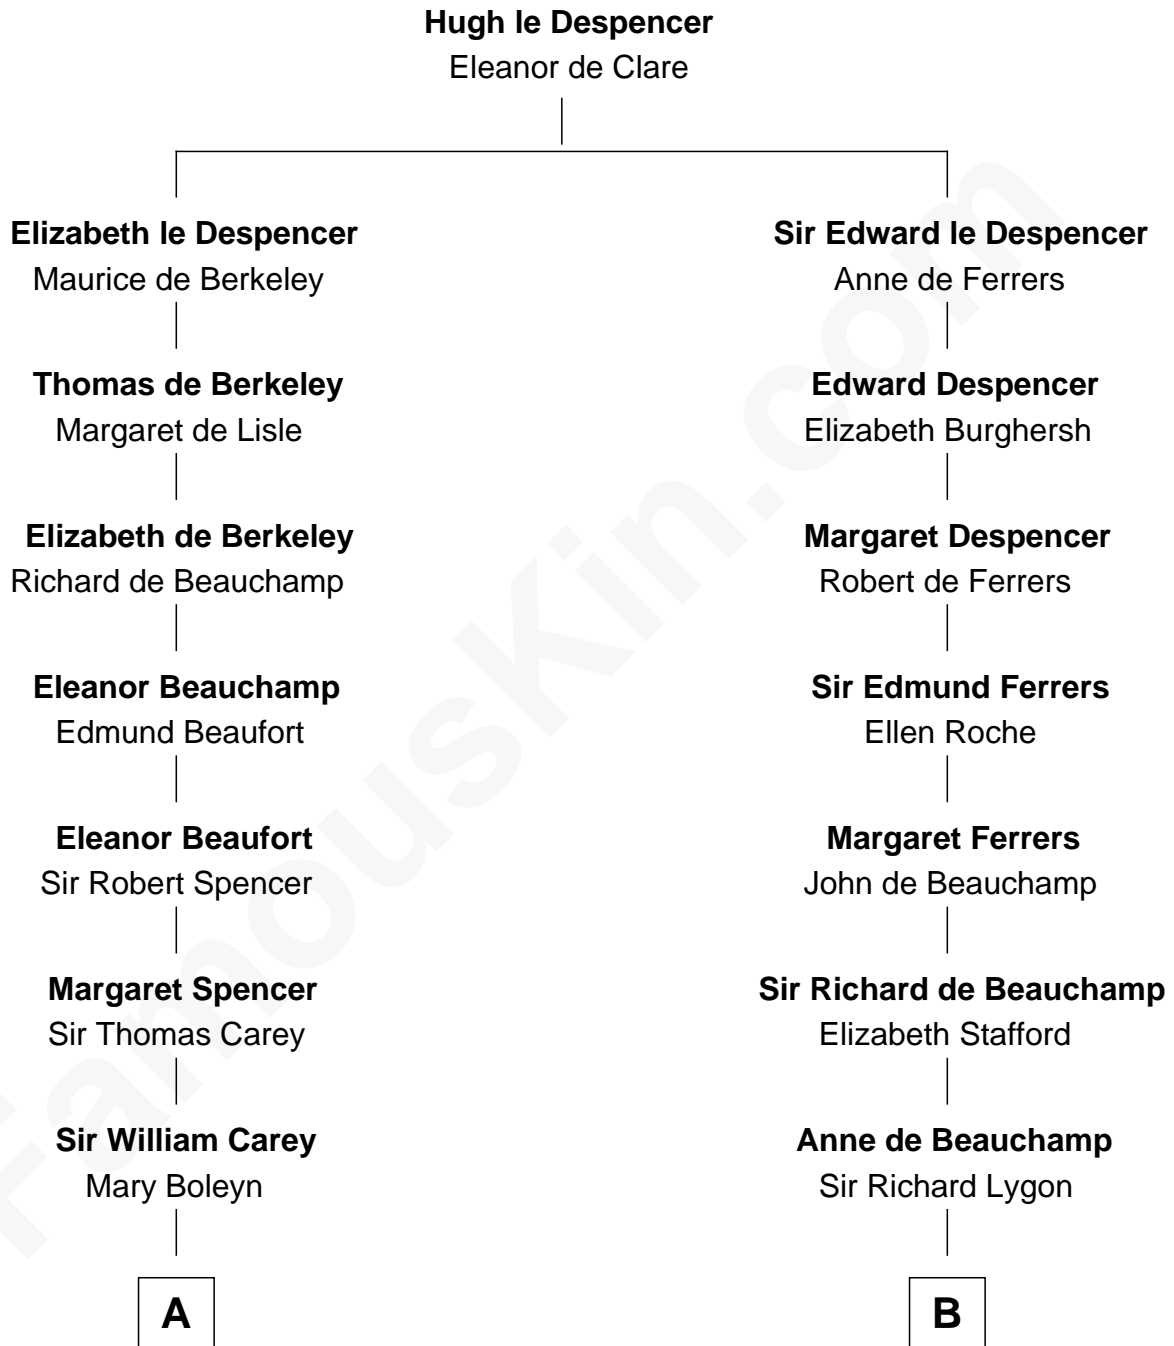

FamousKin.com

Relationship Chart of

Liz Claiborne

Fashion Designer and Founder of Liz Claiborne Inc.

19th cousin 1 time removed of

Louis Auchincloss
Author

C

Fernand Claiborne
Marie Louise Villeré

Omer Villere Claiborne
Carolyn Louise Fenner

Liz Claiborne
Found of Liz Claiborne Inc.

D

Elizabeth Buck
John Auchincloss

John Winthrop Auchincloss
Joanna Hone Russell

Joseph Howland Auchincloss
Priscilla Dixon Stanton

Louis Auchincloss
Author

FamousKin.com