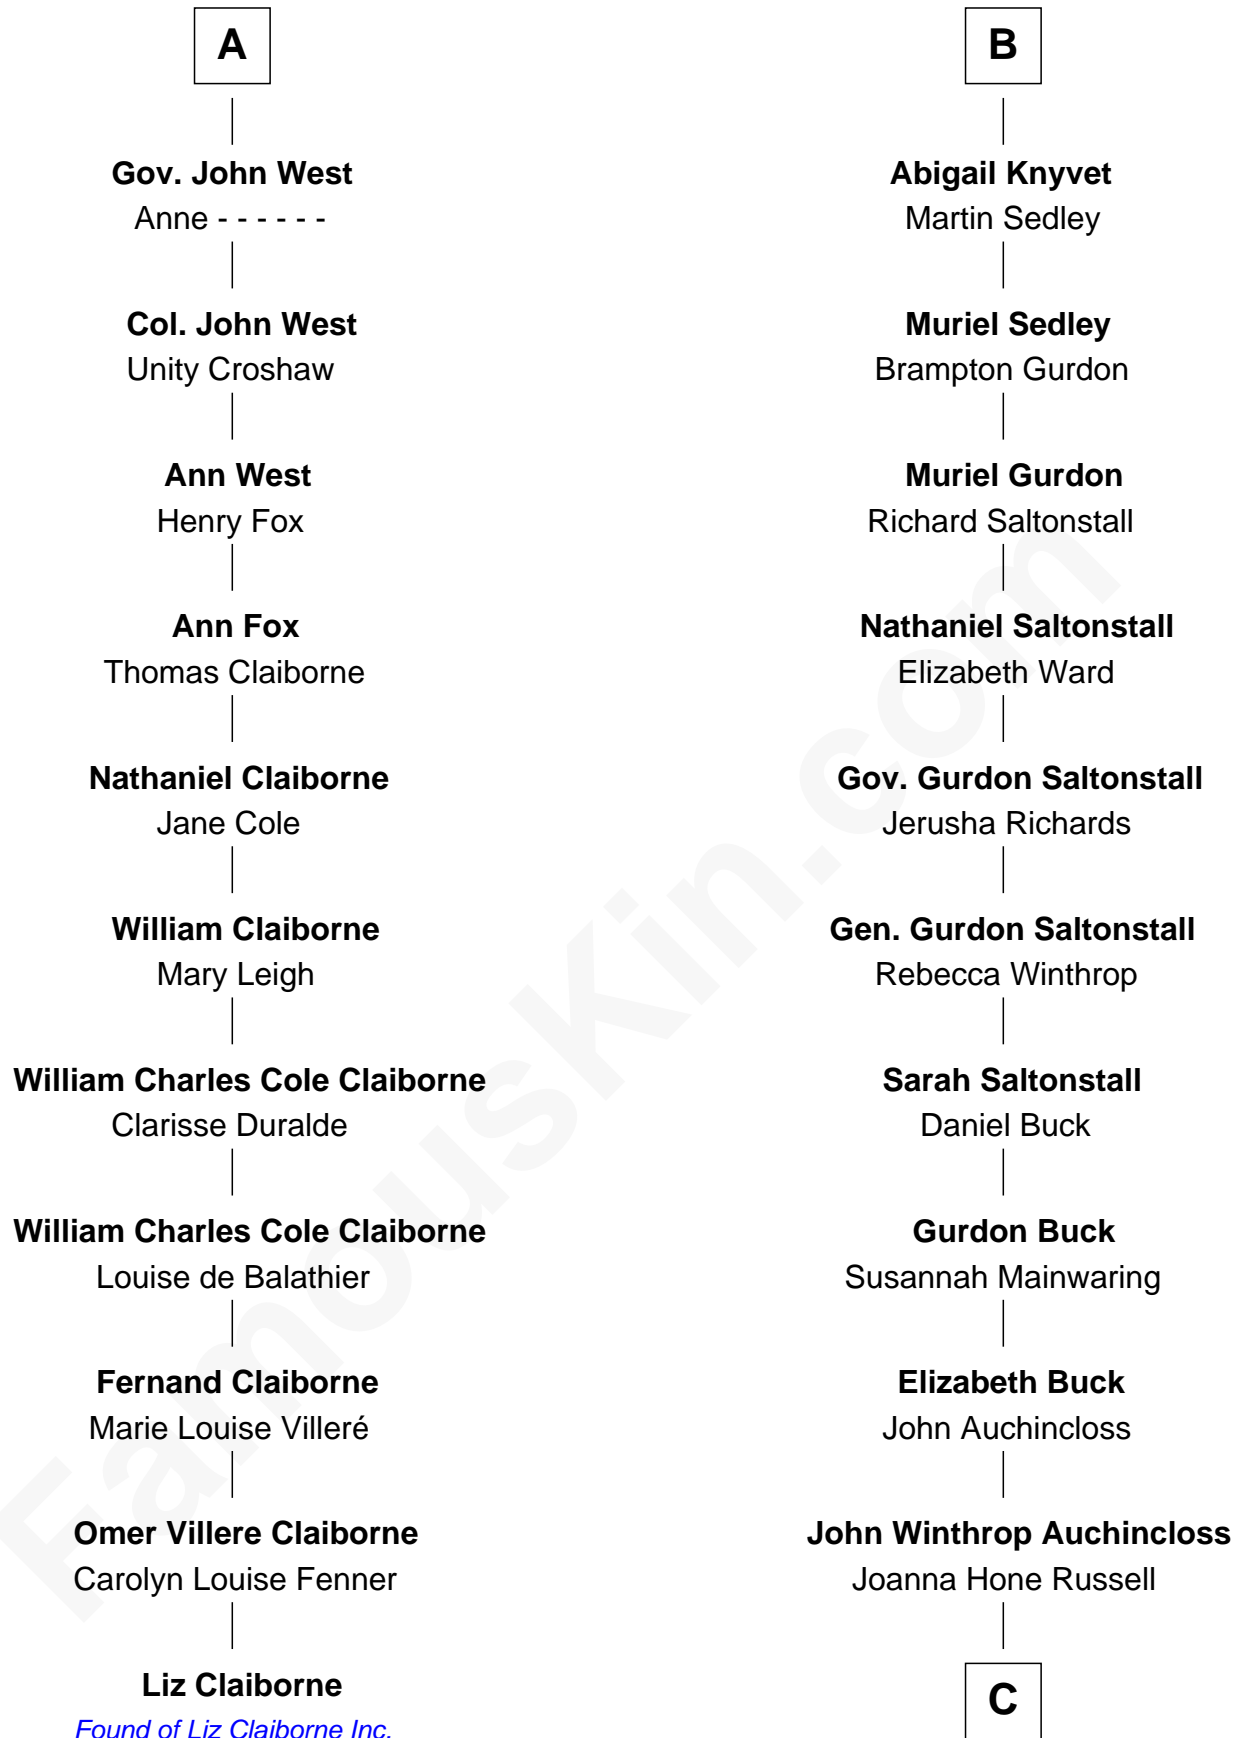

FamousKin.com

Relationship Chart of

Liz Claiborne

Fashion Designer and Founder of Liz Claiborne Inc.

17th cousin 1 time removed of

Louis Auchincloss
Author

Sir Michael de la Pole
Katherine Wingfield

C

|
Joseph Howland Auchincloss

Priscilla Dixon Stanton

|
Louis Auchincloss

Author

FamousKin.com