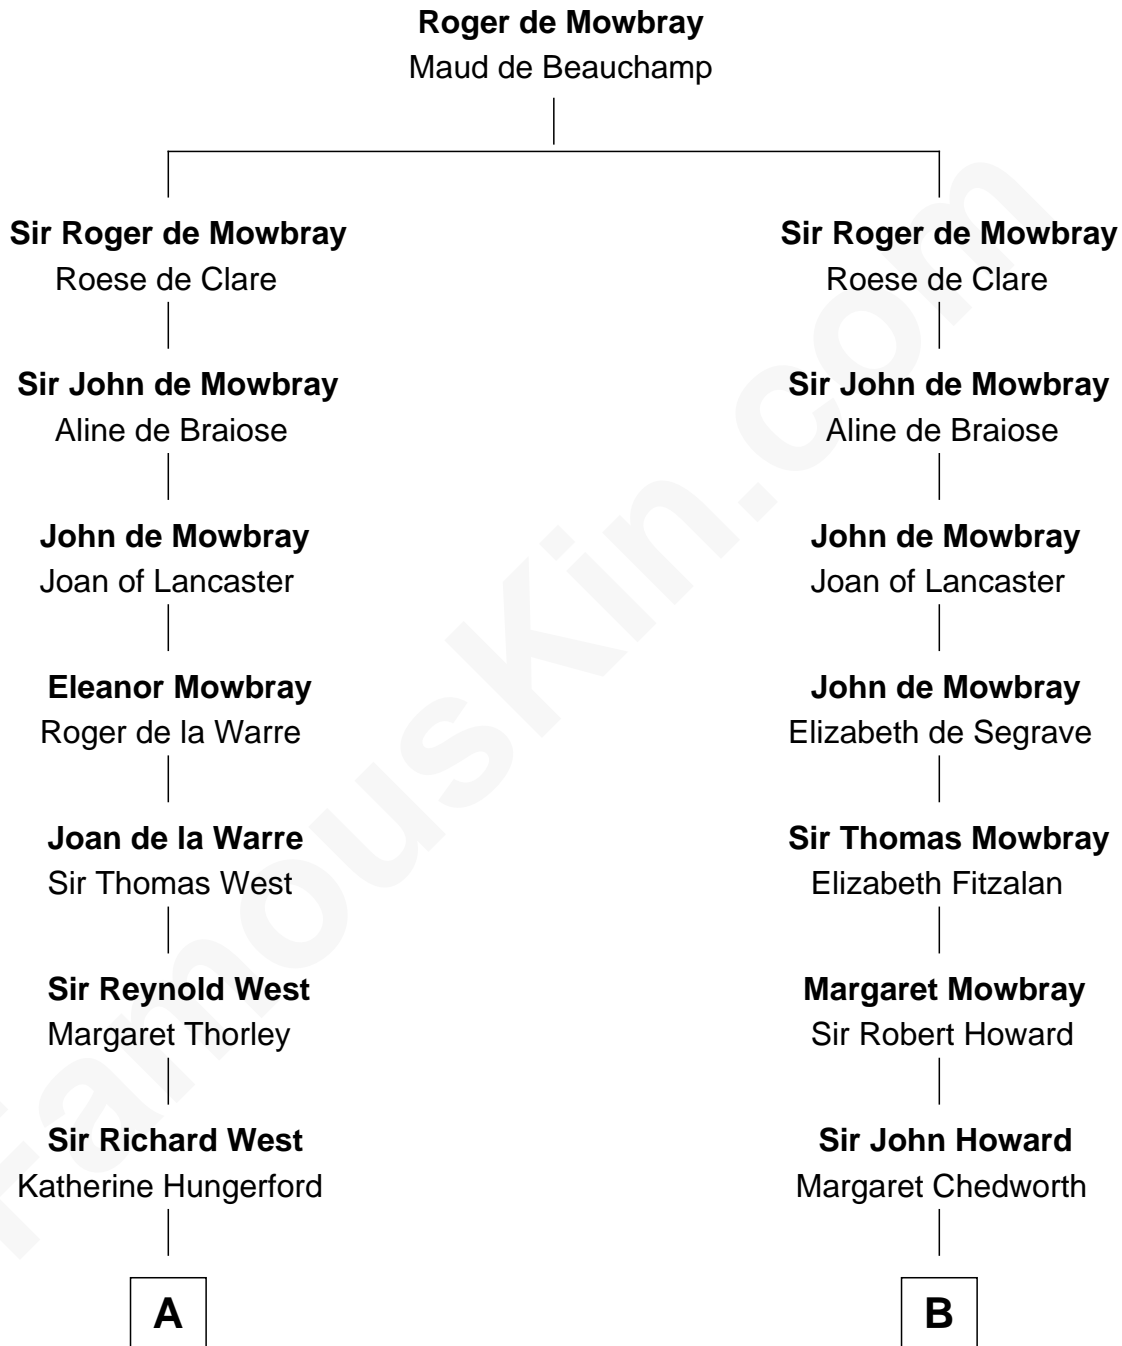

FamousKin.com

Relationship Chart of

Liz Claiborne

Fashion Designer and Founder of Liz Claiborne Inc.

21st cousin of

Louis Auchincloss
Author

C

William Charles Cole Claiborne

Clarisse Duralde

William Charles Cole Claiborne

Louise de Balathier

Fernand Claiborne

Marie Louise Villeré

Omer Villere Claiborne

Carolyn Louise Fenner

Liz Claiborne