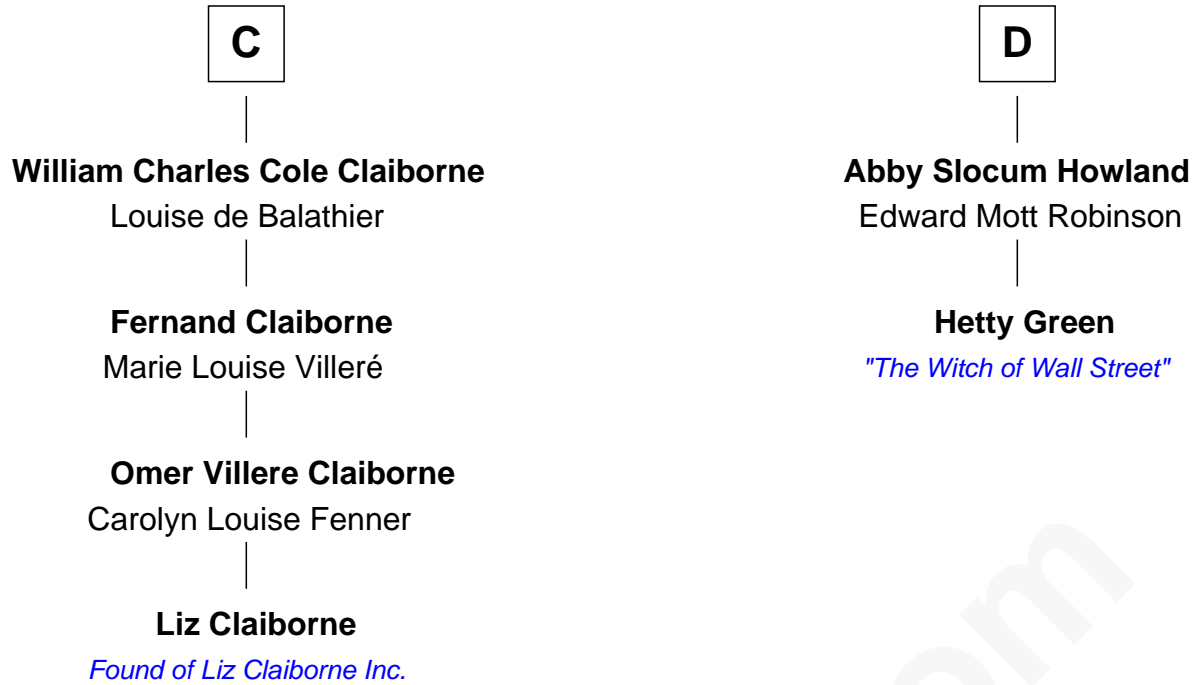

FamousKin.com