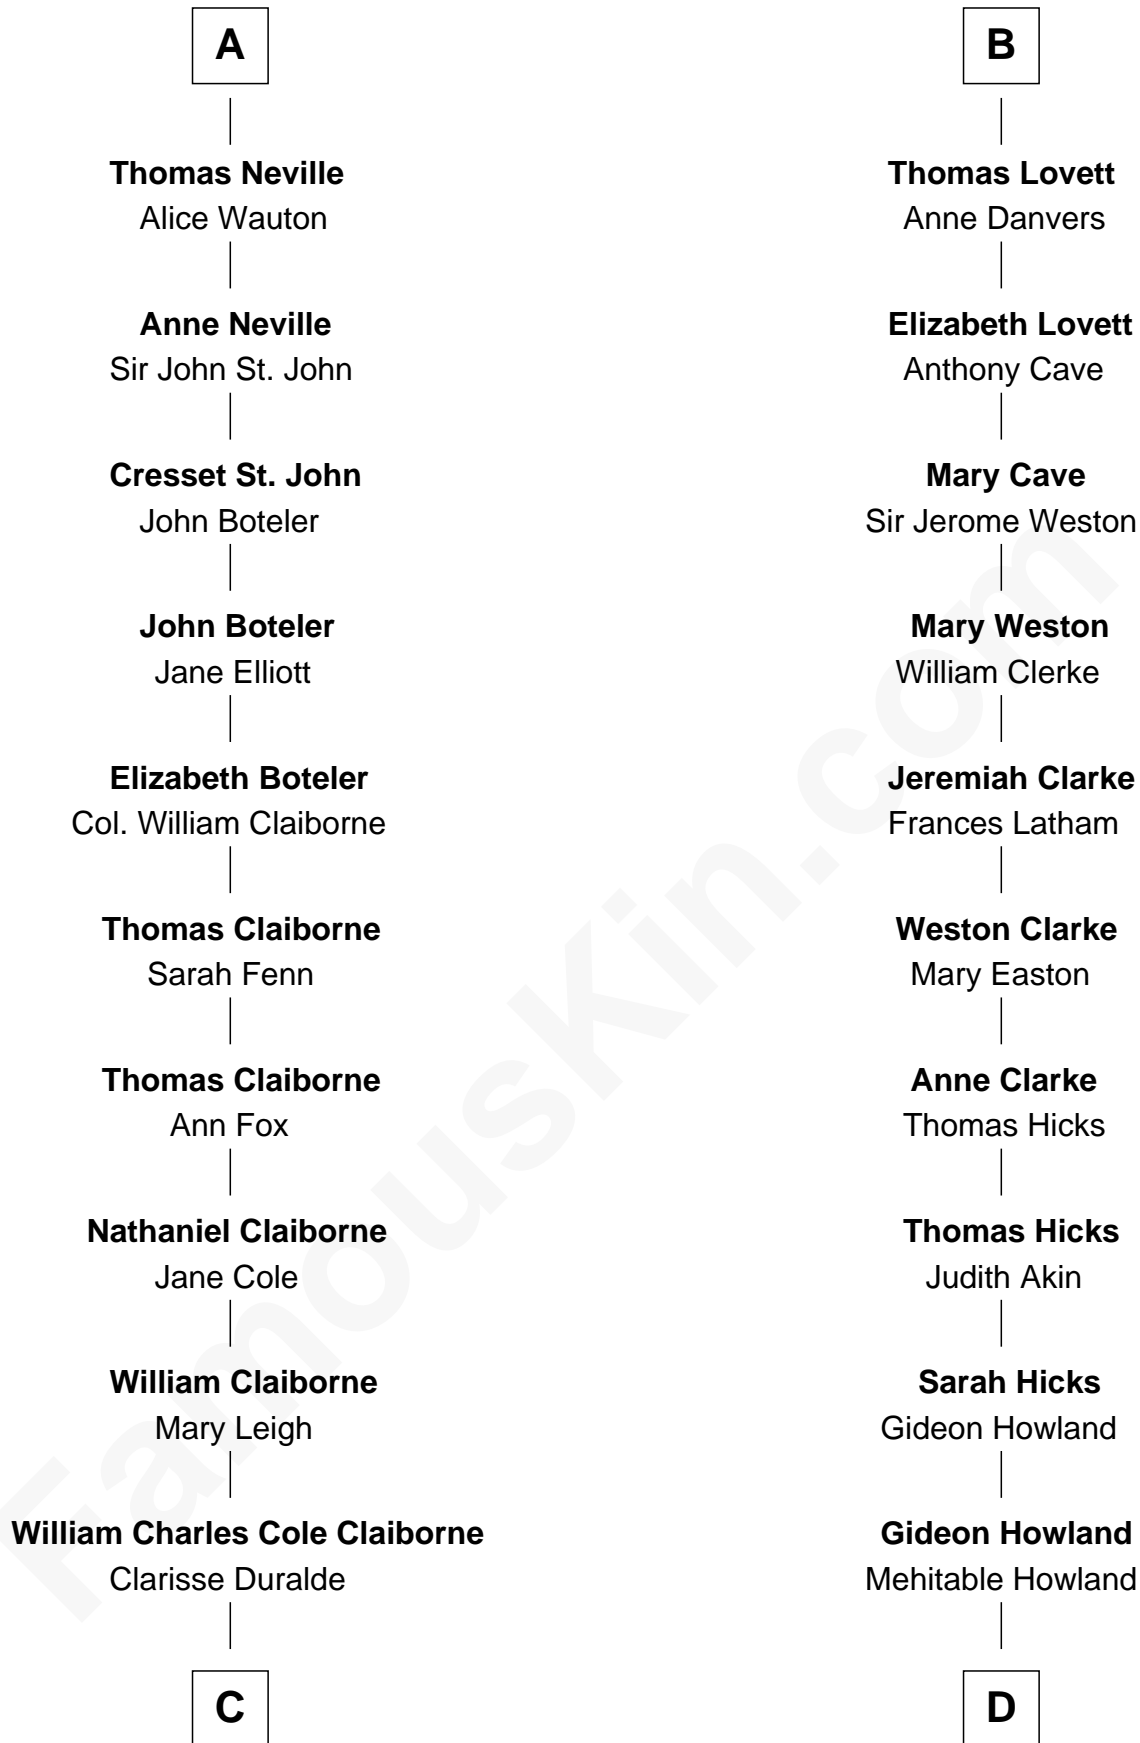

### Liz Claiborne

*Fashion Designer and Founder of Liz Claiborne Inc.*

**18th cousin 2 times removed of**

**Hetty Green**

*"The Witch of Wall Street"*

**Sir William de Boteler**

Ela Herdeburgh

**Alice de Boteler**  
Sir Nicholas Longford

**Sir Nicholas Longford**  
Alice Diencourt

**Sir Nicholas Longford**  
Margery Solney

**Alice Longford**  
Sir Robert Neville

**Thomas Neville**  
Elizabeth Babington

**William Neville**  
Katherine Palmer

**Thomas Neville**  
Isabel Griffin

**A**

**Ankaret le Boteler**  
John le Strange

**Eleanor le Strange**  
Sir Reynold de Grey

**Ida Grey**  
John Cokayne

**Elizabeth Cokayne**  
Sir Philip le Boteler

**Philip Boteler**  
Isabel Willoughby

**John Boteler**  
Constance Vere

**Elizabeth Boteler**  
Thomas Lovett

**B**

FamousKin.com