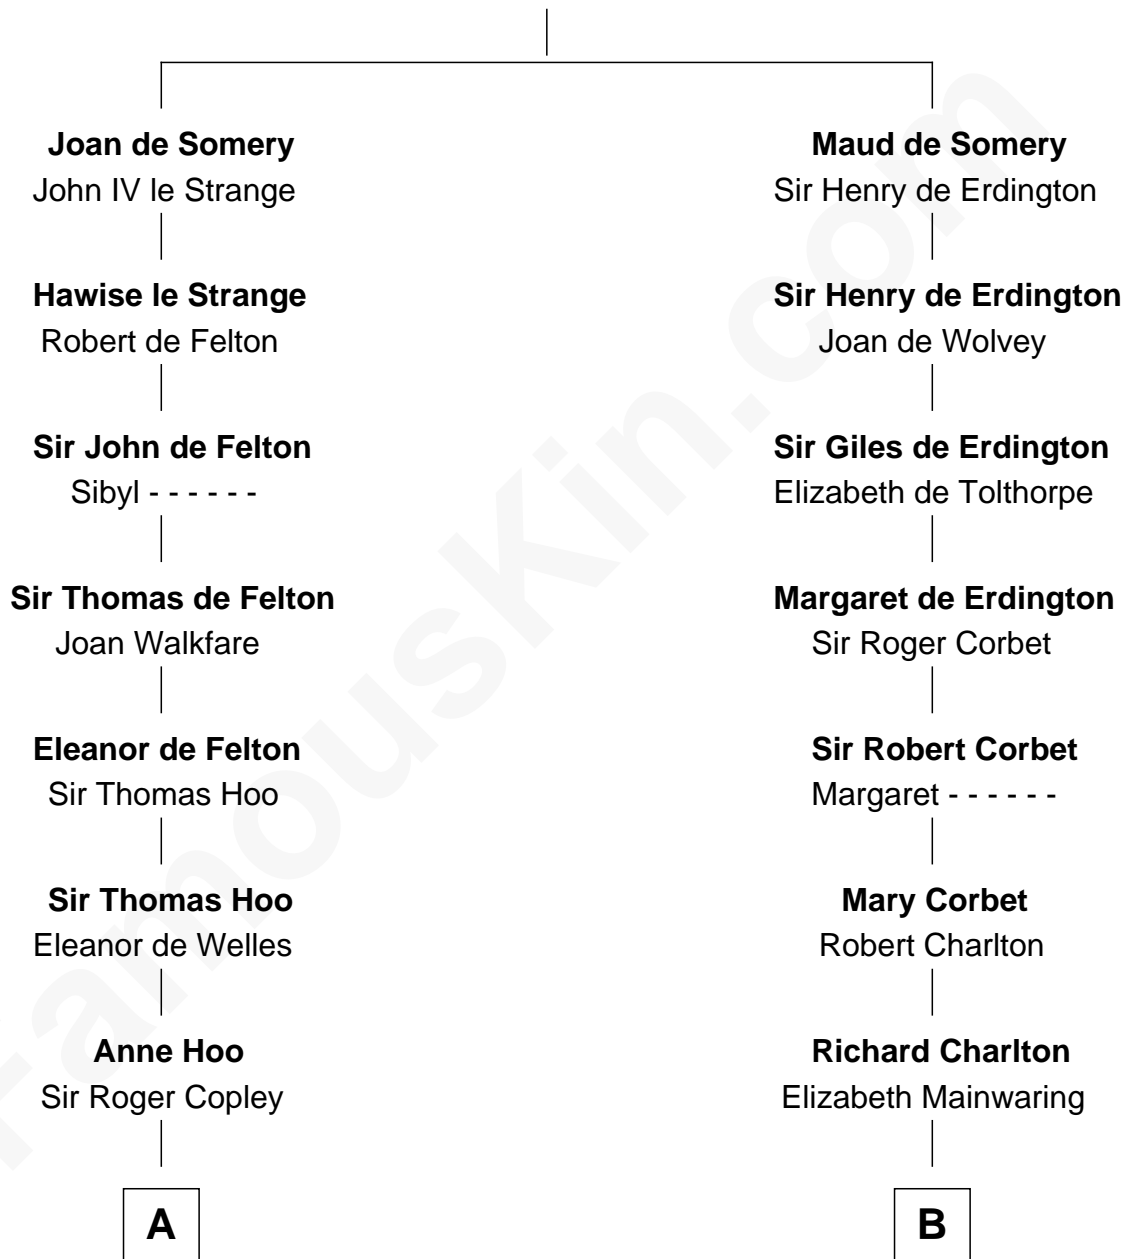

## Relationship Chart of

### Liz Claiborne

*Fashion Designer and Founder of Liz Claiborne Inc.*

20th cousin 1 time removed of

### Alan Shepard

*Mercury and Apollo Astronaut*

**Sir Roger de Somery**

Nichole d'Aubenev

**C**

**William Charles Cole Claiborne**

Clarisse Duralde

**William Charles Cole Claiborne**