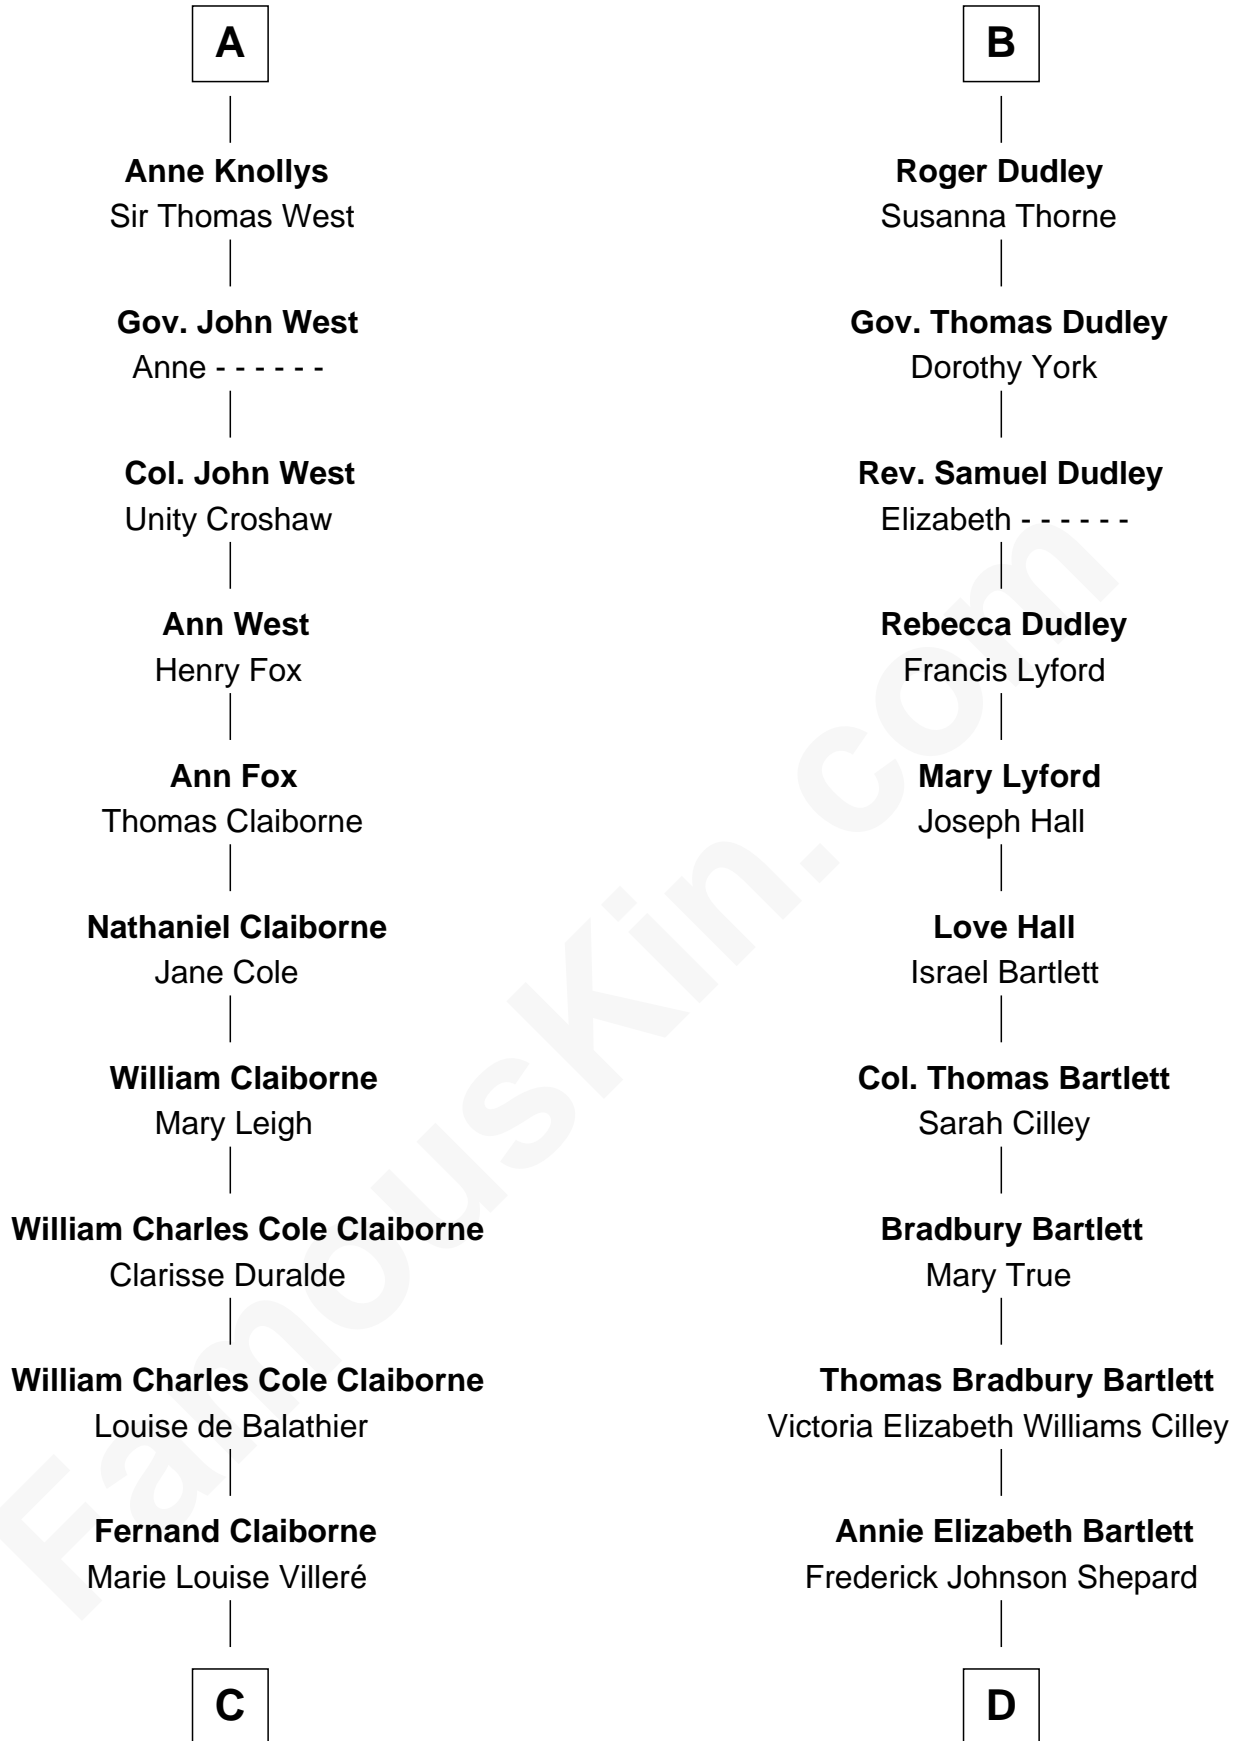

# FamousKin.com Relationship Chart of

**Liz Claiborne**

*Fashion Designer and Founder of Liz Claiborne Inc.*

18th cousin of

**Alan Shepard**

*Mercury and Apollo Astronaut*

**Sir Reynold de Grey**

Eleanor le Strange

**C**

**Omer Villere Claiborne**  
Carolyn Louise Fenner

**Liz Claiborne**  
*Found of Liz Claiborne Inc.*

**D**

**Alan Bartlett Shepard**  
Pauline Renza Emerson

**Alan Shepard**  
*Mercury and Apollo Astronaut*