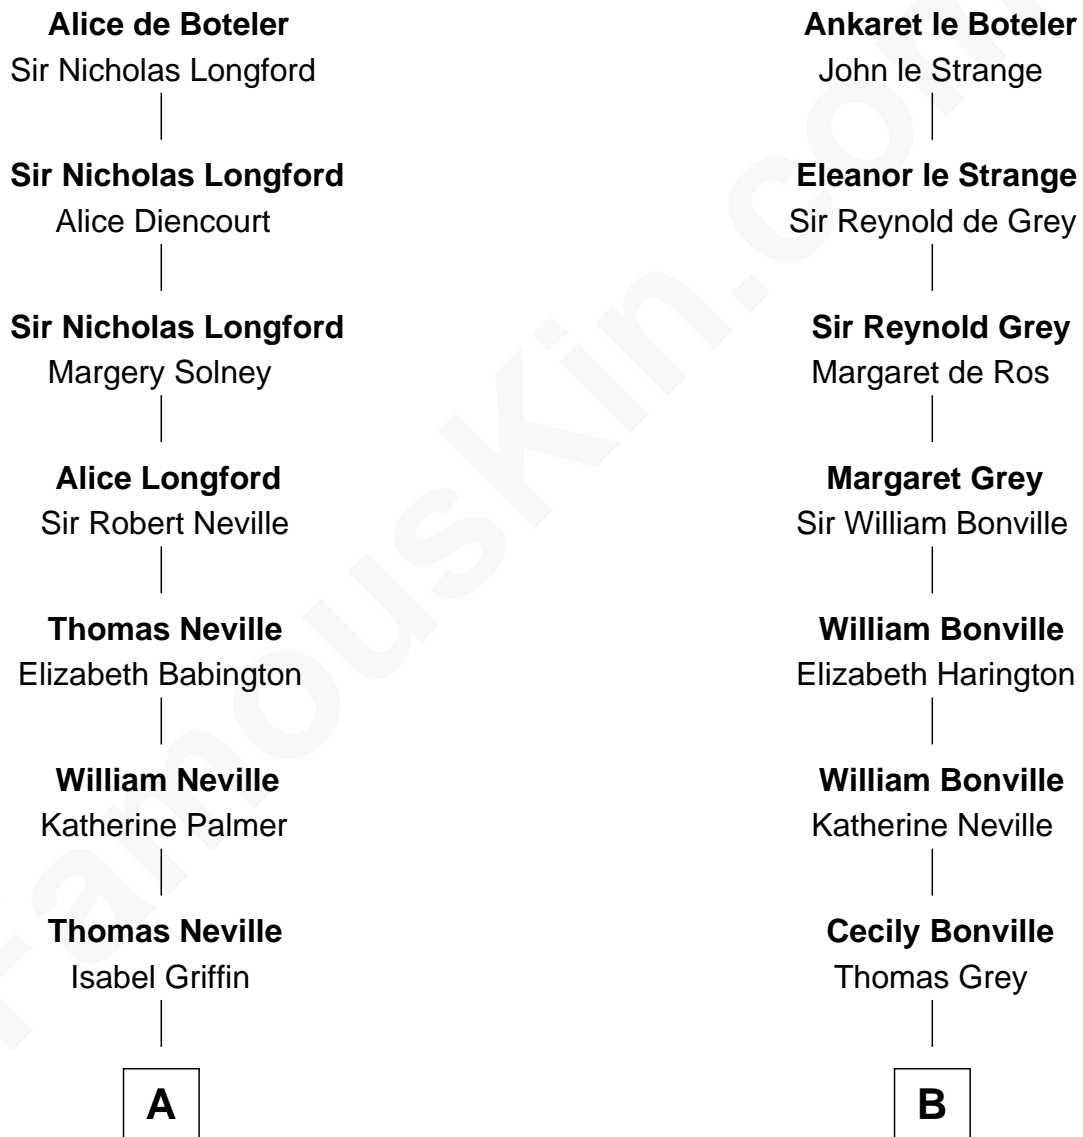

# FamousKin.com Relationship Chart of

**Liz Claiborne**

*Fashion Designer and Founder of Liz Claiborne Inc.*

20th cousin of

**Alan Shepard**

*Mercury and Apollo Astronaut*

**Sir William de Boteler**

Ela Herdeburgh

**C**

**William Charles Cole Claiborne**

Louise de Balathier

**Fernand Claiborne**

Marie Louise Villeré

**Omer Villere Claiborne**

Carolyn Louise Fenner

**Liz Claiborne**