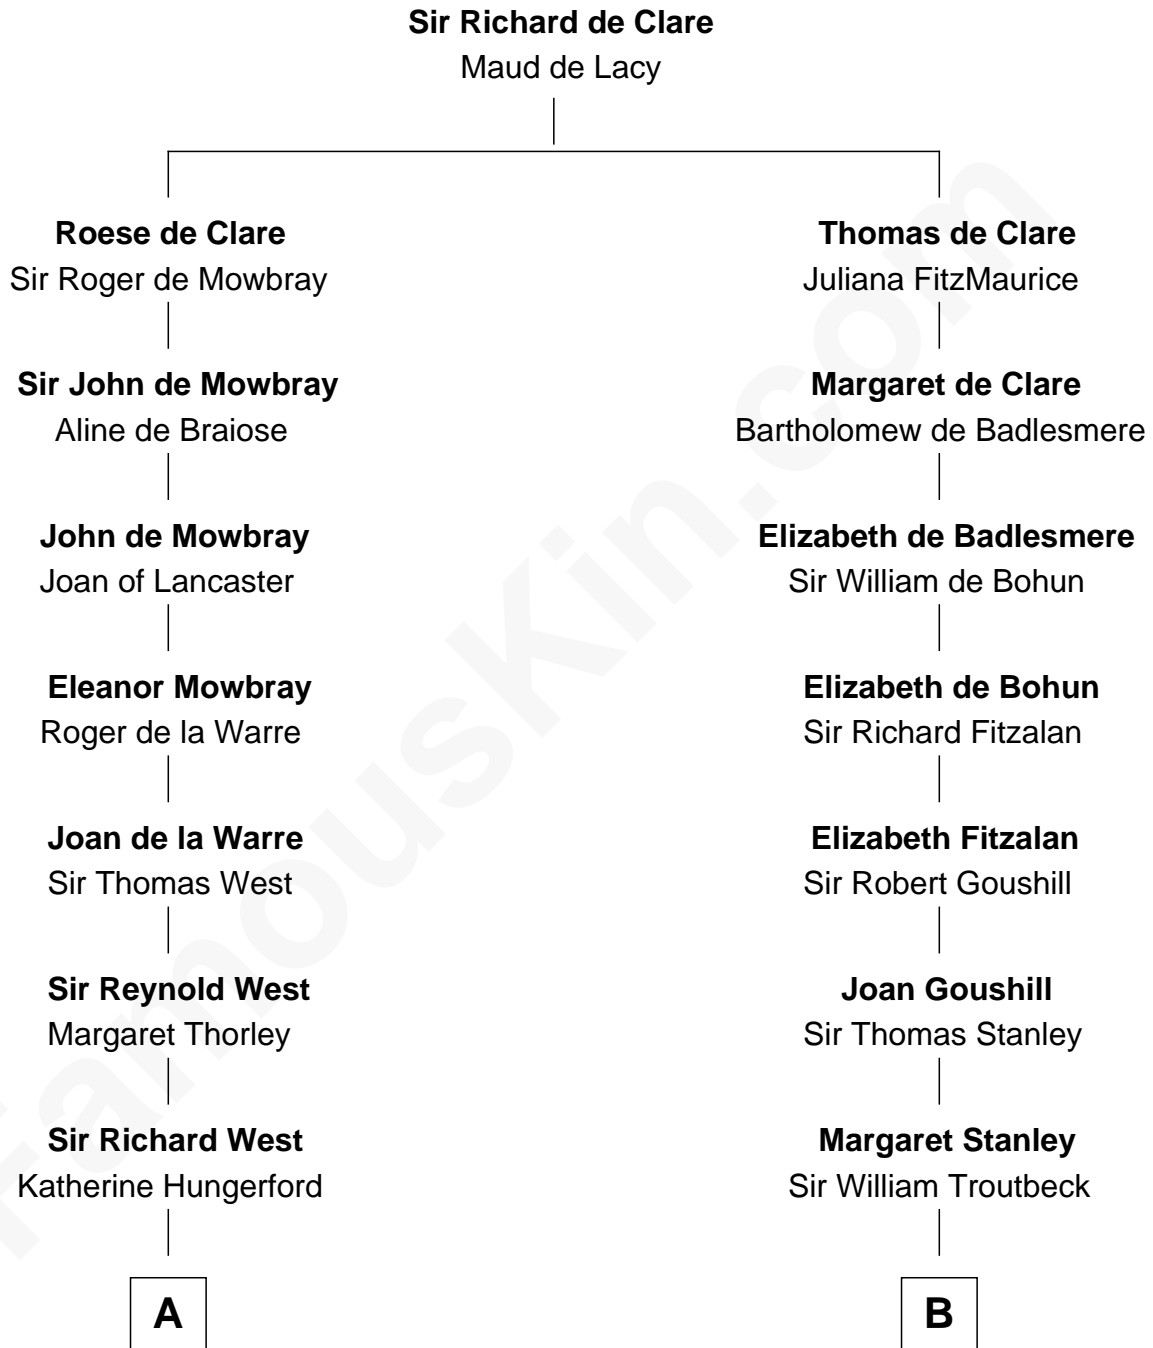

# FamousKin.com

## Relationship Chart of

### Liz Claiborne

*Fashion Designer and Founder of Liz Claiborne Inc.*

18th cousin 3 times removed of

**John Quincy Adams**  
*6th U.S. President*

**C**

**William Charles Cole Claiborne**  
Clarisse Duralde