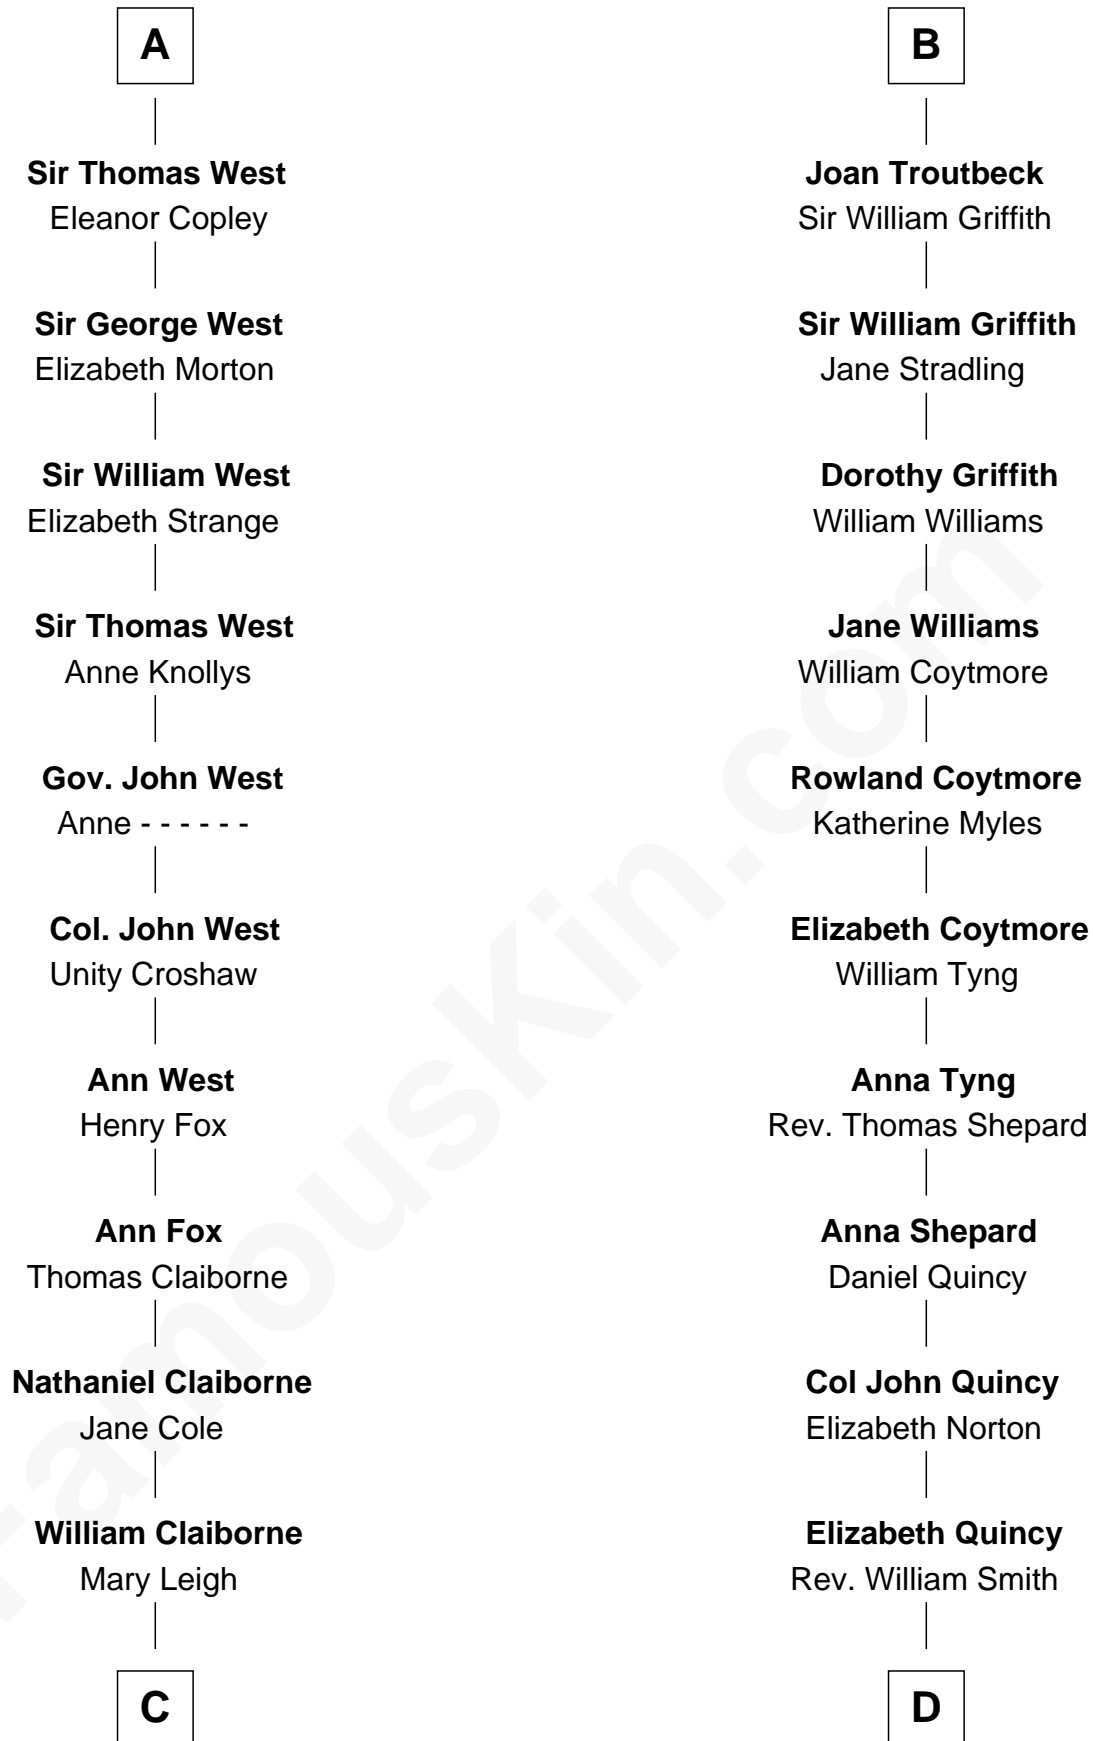

## Relationship Chart of

### Liz Claiborne

*Fashion Designer and Founder of Liz Claiborne Inc.*

18th cousin 3 times removed of

**John Quincy Adams**  
*6th U.S. President*

**C**

**William Charles Cole Claiborne**  
Clarisse Duralde