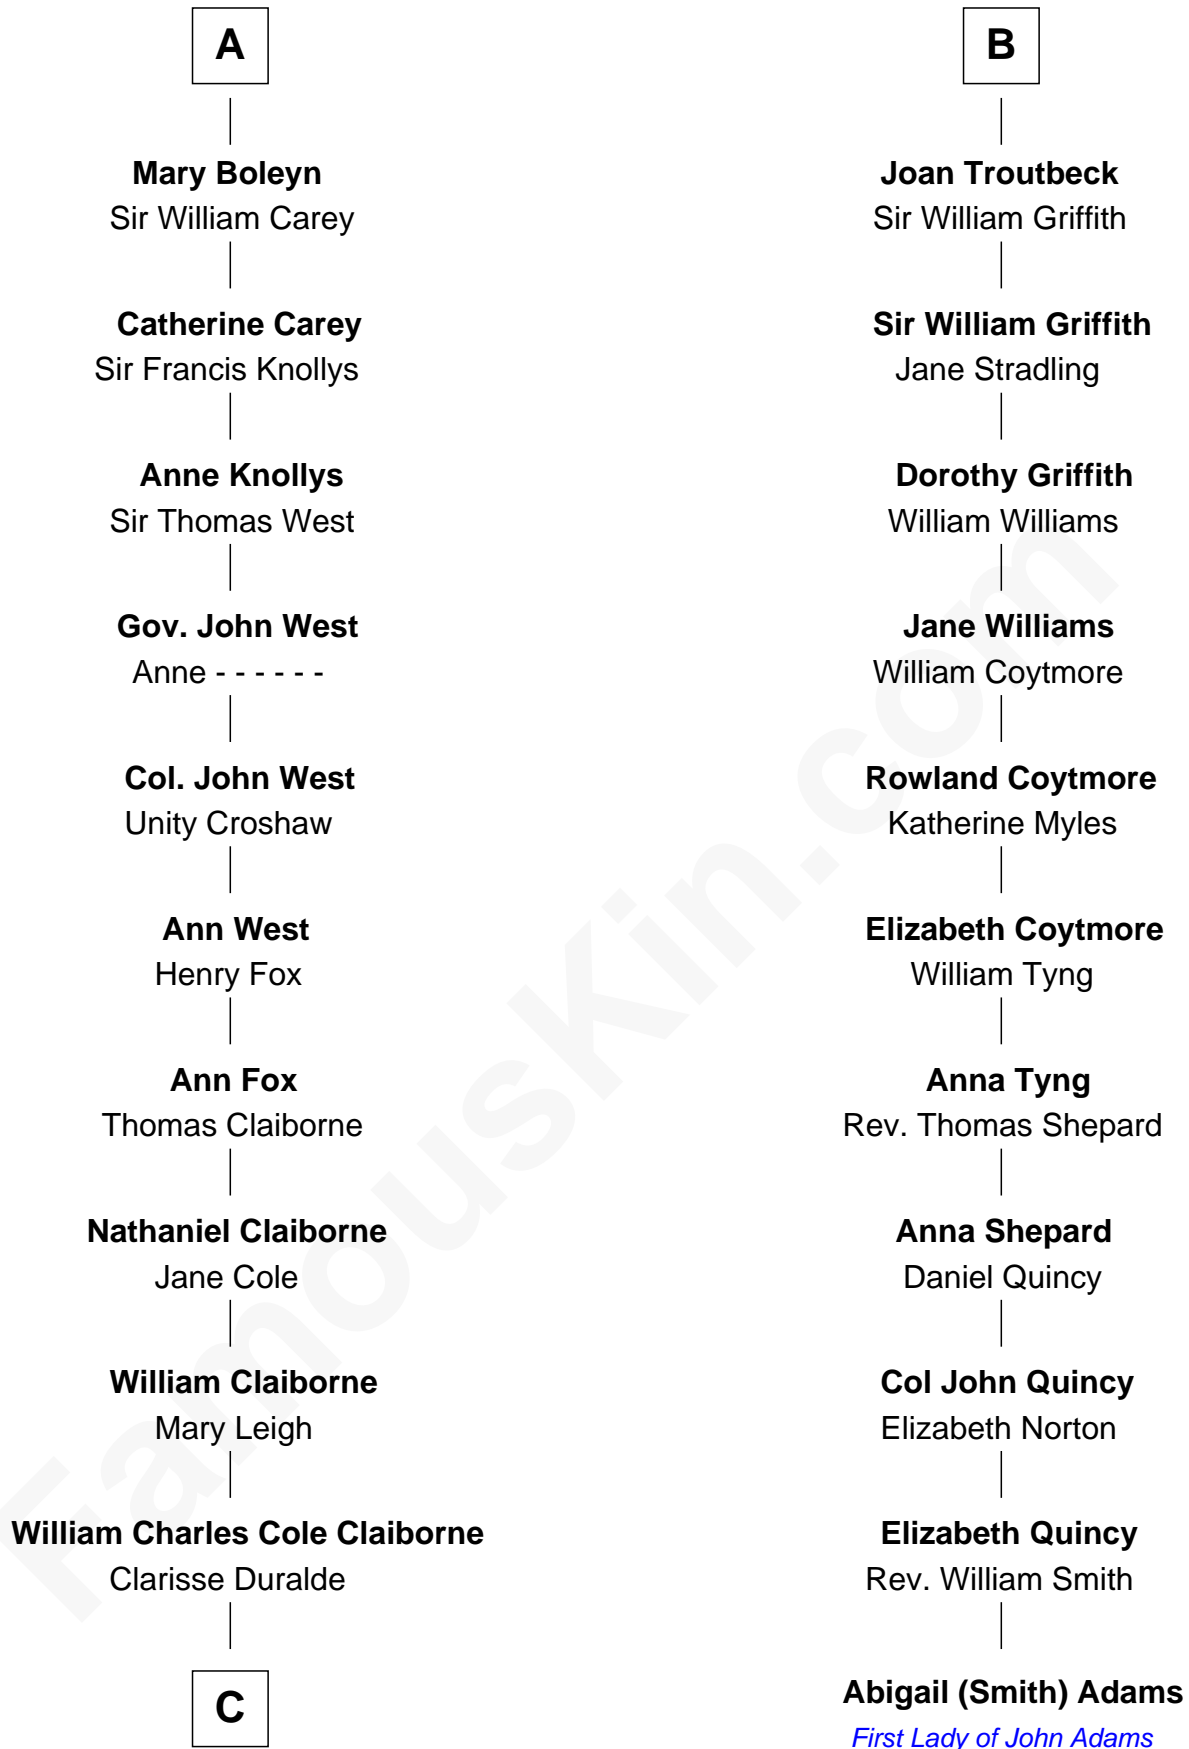

## Relationship Chart of

### Liz Claiborne

*Fashion Designer and Founder of Liz Claiborne Inc.*

17th cousin 3 times removed of

### Abigail (Smith) Adams

*First Lady of President John Adams*

**C**

—  
**William Charles Cole Claiborne**

Louise de Balathier

—  
**Fernand Claiborne**

Marie Louise Villeré

—  
**Omer Villere Claiborne**