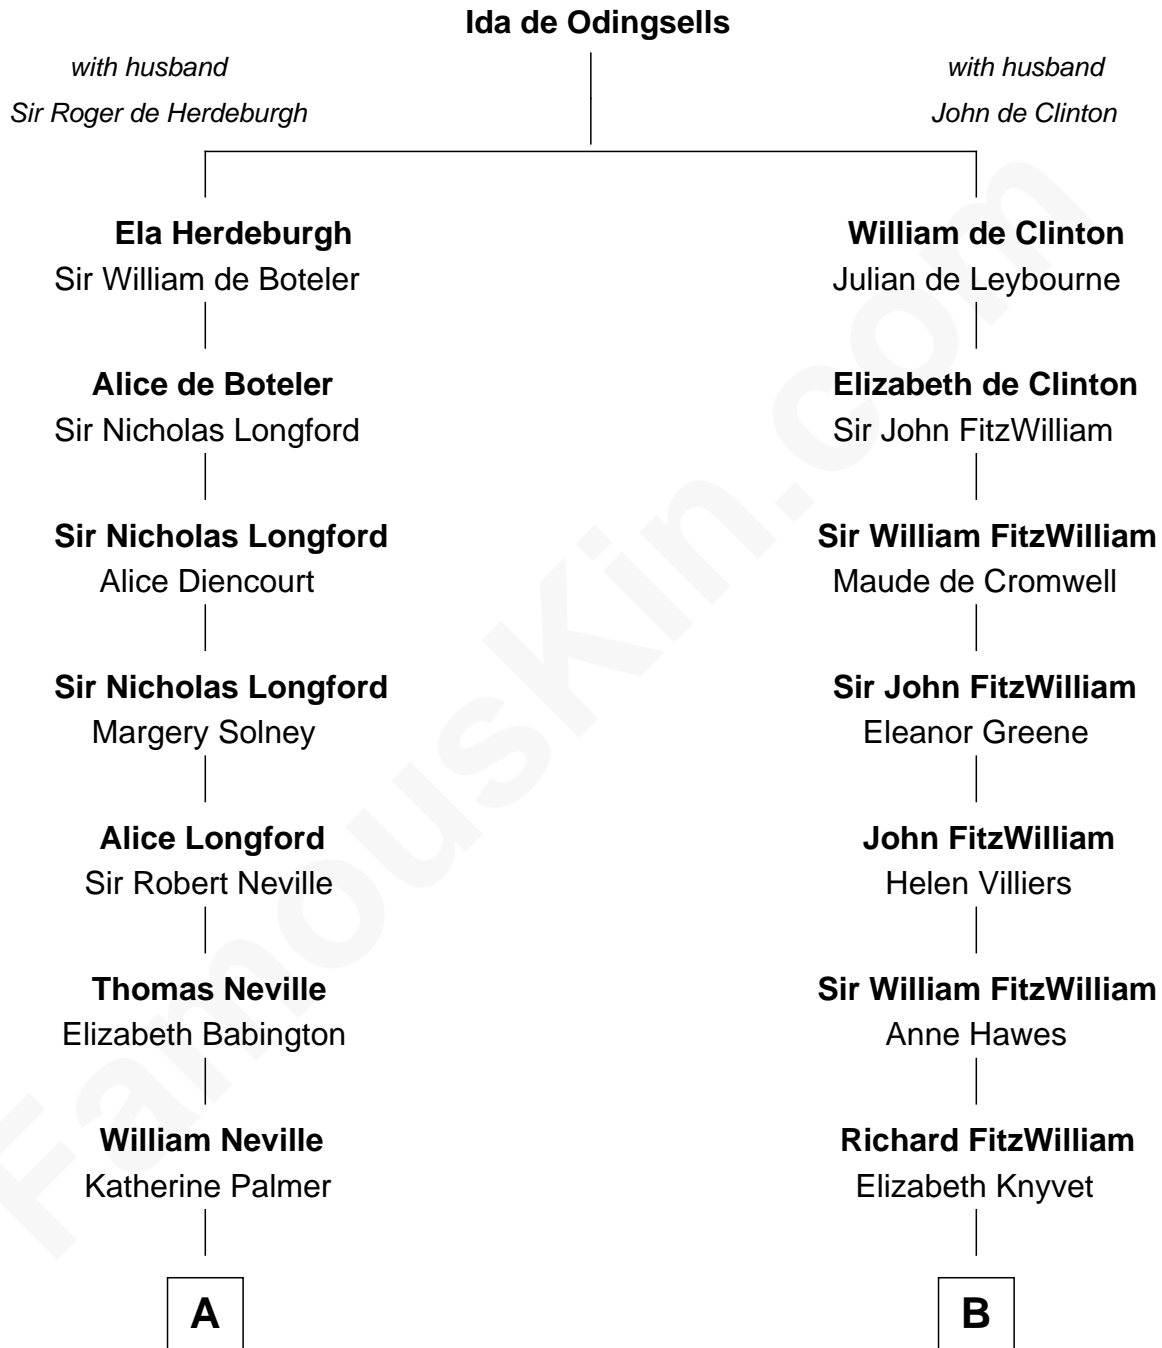

Abigail (Smith) Adams

First Lady of President John Adams