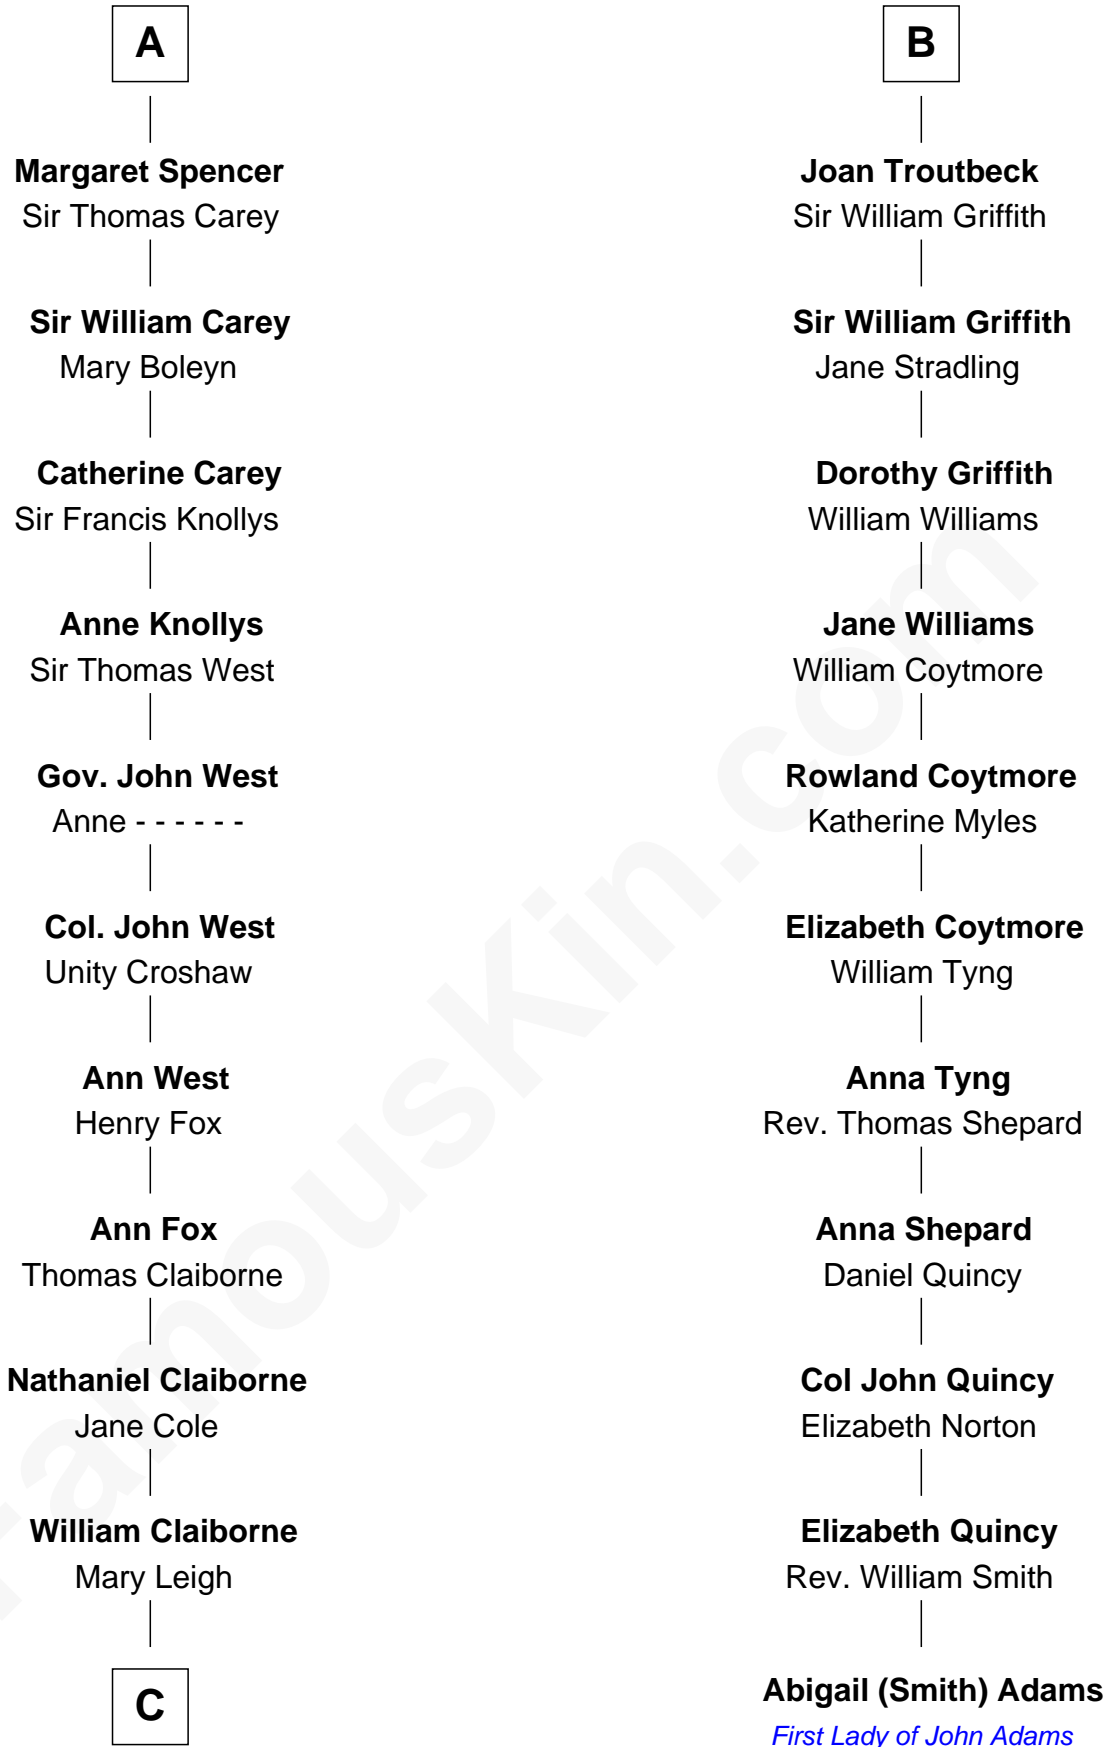

## Relationship Chart of

### Liz Claiborne

*Fashion Designer and Founder of Liz Claiborne Inc.*

17th cousin 4 times removed of

### Abigail (Smith) Adams

*First Lady of President John Adams*

**C**

William Charles Cole Claiborne

Clarisse Duralde

William Charles Cole Claiborne

Louise de Balathier

Fernand Claiborne