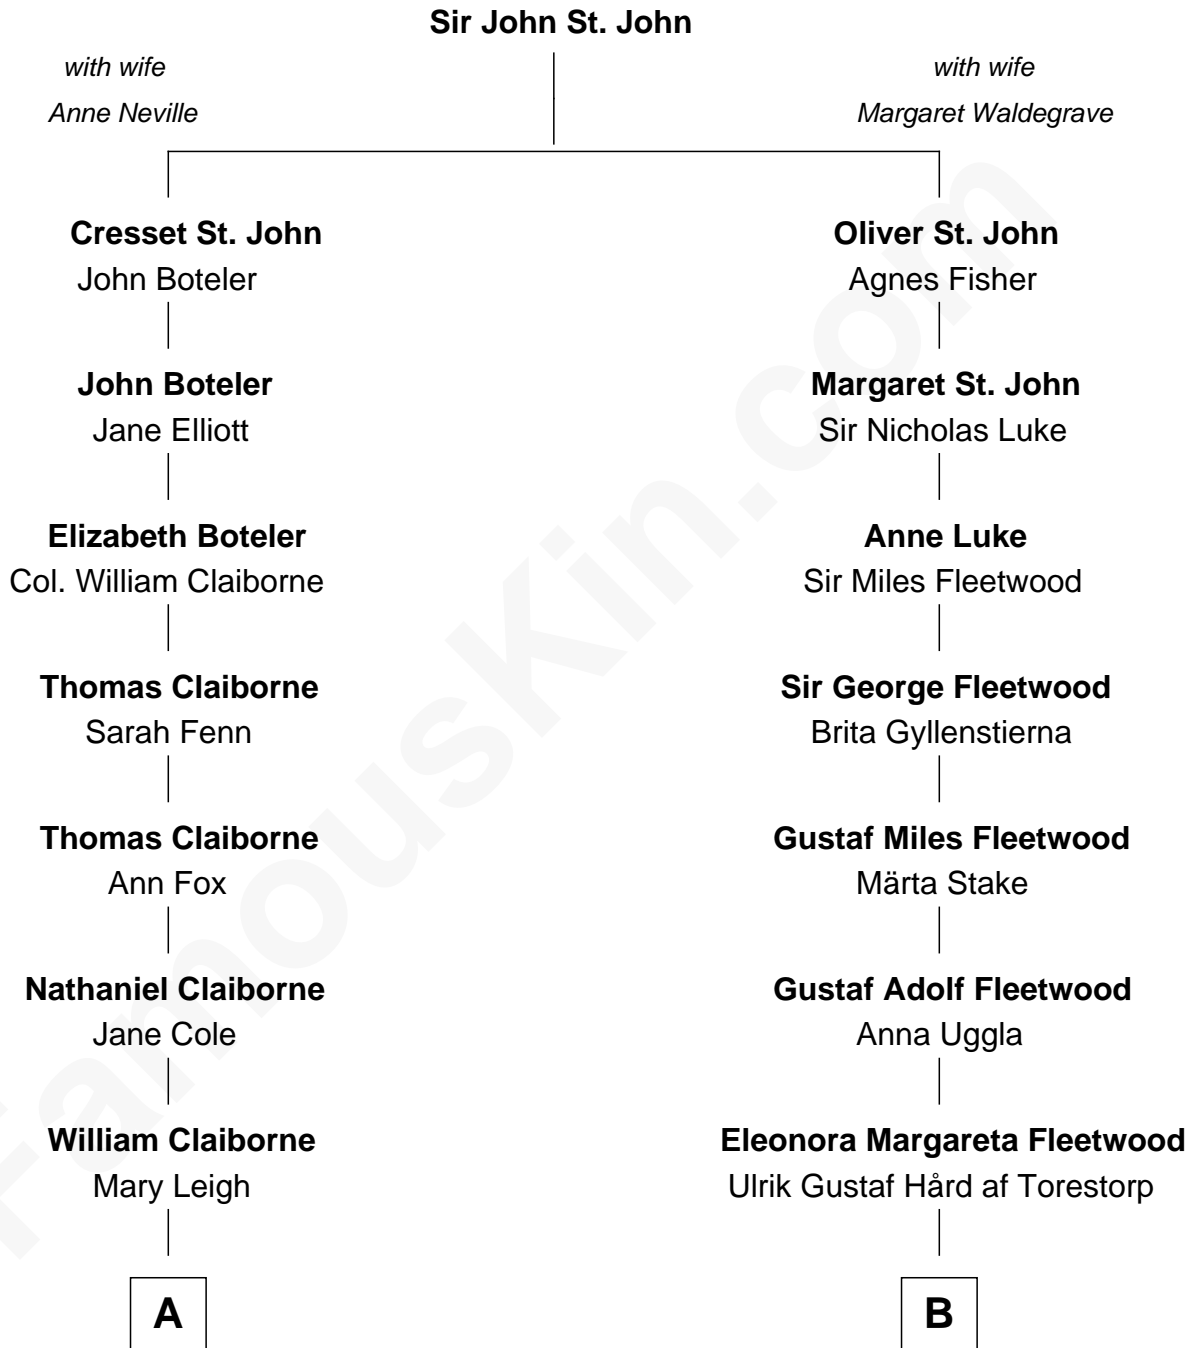

FamousKin.com

Relationship Chart of

Liz Claiborne

Fashion Designer and Founder of Liz Claiborne Inc.

11th cousin 2 times removed of

Jake Gyllenhaal
Movie Actor

A

William Charles Cole Claiborne

Clarisse Duralde

William Charles Cole Claiborne

Louise de Balathier

Fernand Claiborne

Marie Louise Villeré

Omer Villere Claiborne

Carolyn Louise Fenner

Liz Claiborne

Found of Liz Claiborne Inc.

B

Anna Hård af Torestorp

Leonard Gyllenhaal

Fredrik Leonard Gyllenhaal

Christina Lovisa Westling

Anders Leonard Gyllenhaal

Selma Amanda Nelson