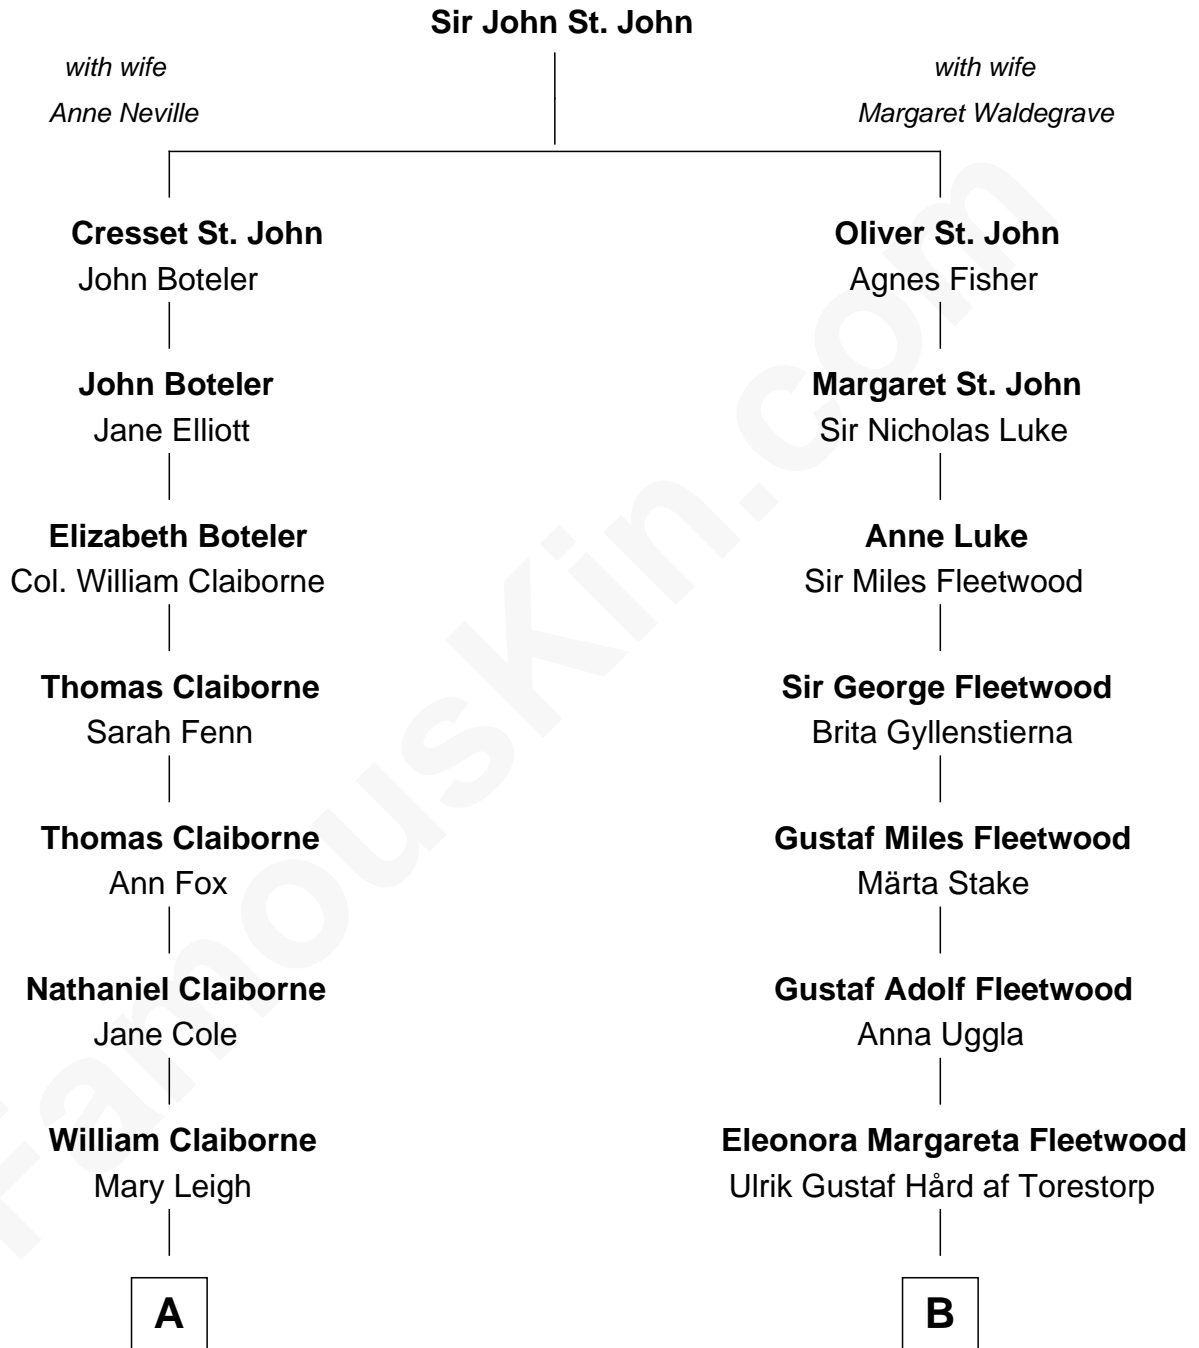

FamousKin.com

Relationship Chart of

Liz Claiborne

Fashion Designer and Founder of Liz Claiborne Inc.

11th cousin 2 times removed of

Maggie Gyllenhaal
Movie Actress

A

William Charles Cole Claiborne

Clarisse Duralde

William Charles Cole Claiborne

Louise de Balathier

Fernand Claiborne

Marie Louise Villeré

Omer Villere Claiborne

Carolyn Louise Fenner

Liz Claiborne

Found of Liz Claiborne Inc.

B

Anna Hård af Torestorp

Leonard Gyllenhaal

Fredrik Leonard Gyllenhaal

Christina Lovisa Westling

Anders Leonard Gyllenhaal

Selma Amanda Nelson