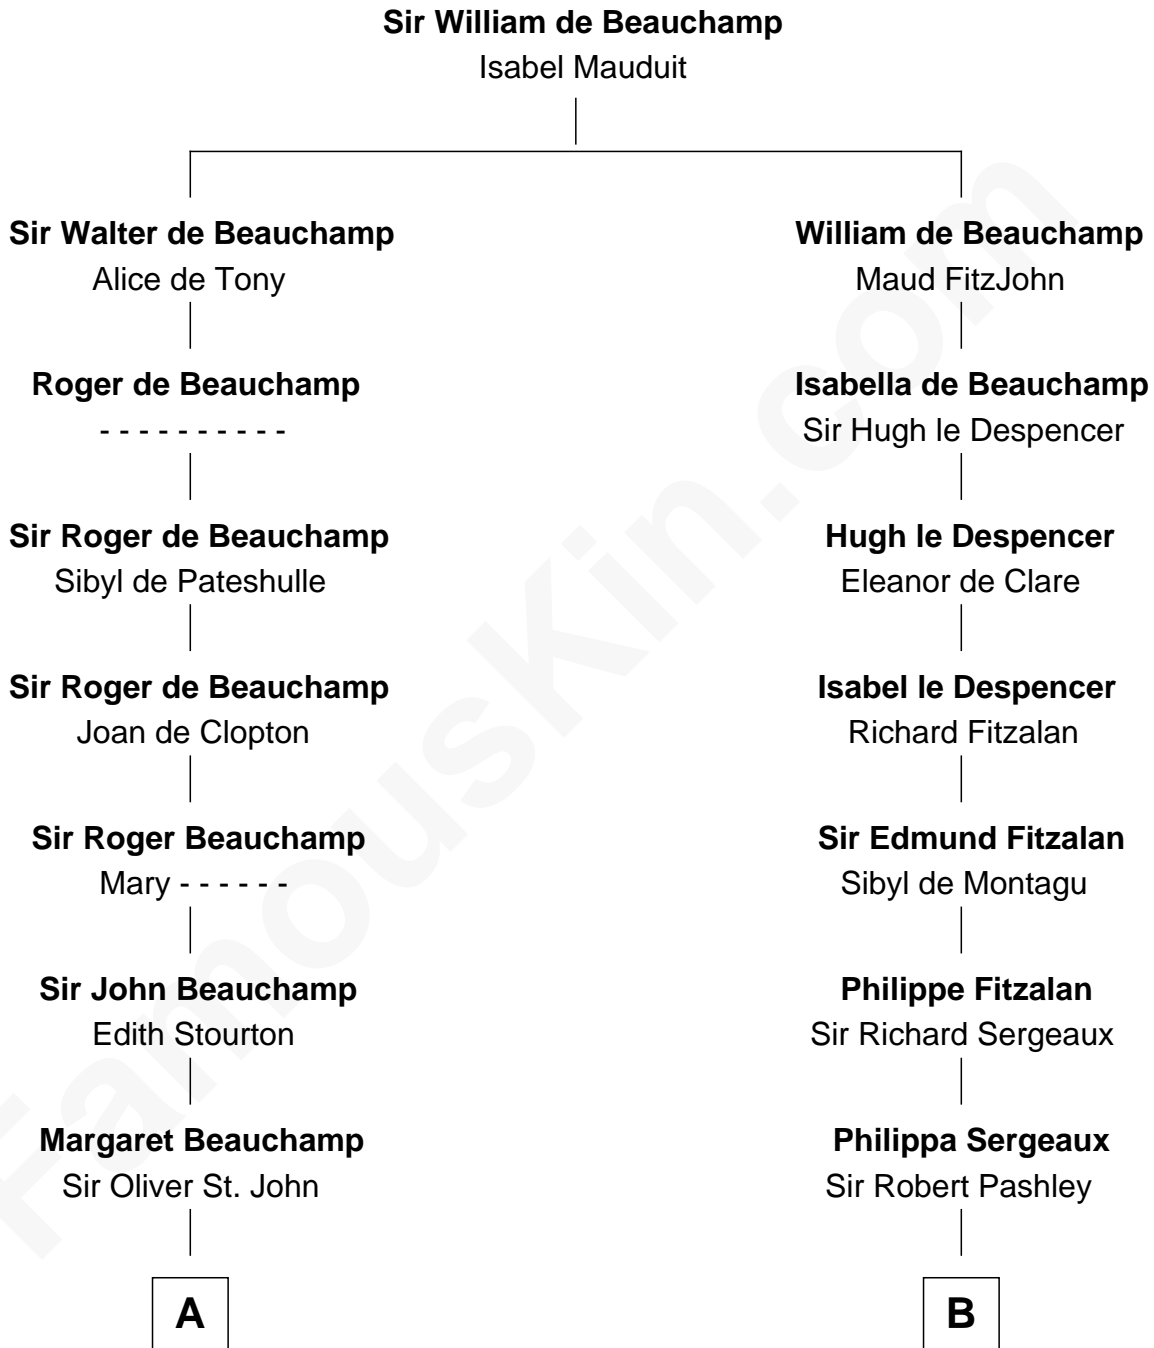

# FamousKin.com

## Relationship Chart of

### Liz Claiborne

*Fashion Designer and Founder of Liz Claiborne Inc.*

21st cousin of

**General James Longstreet**  
*Confederate Army - U.S. Civil War*

**C**

**William Charles Cole Claiborne**

Clarisse Duralde