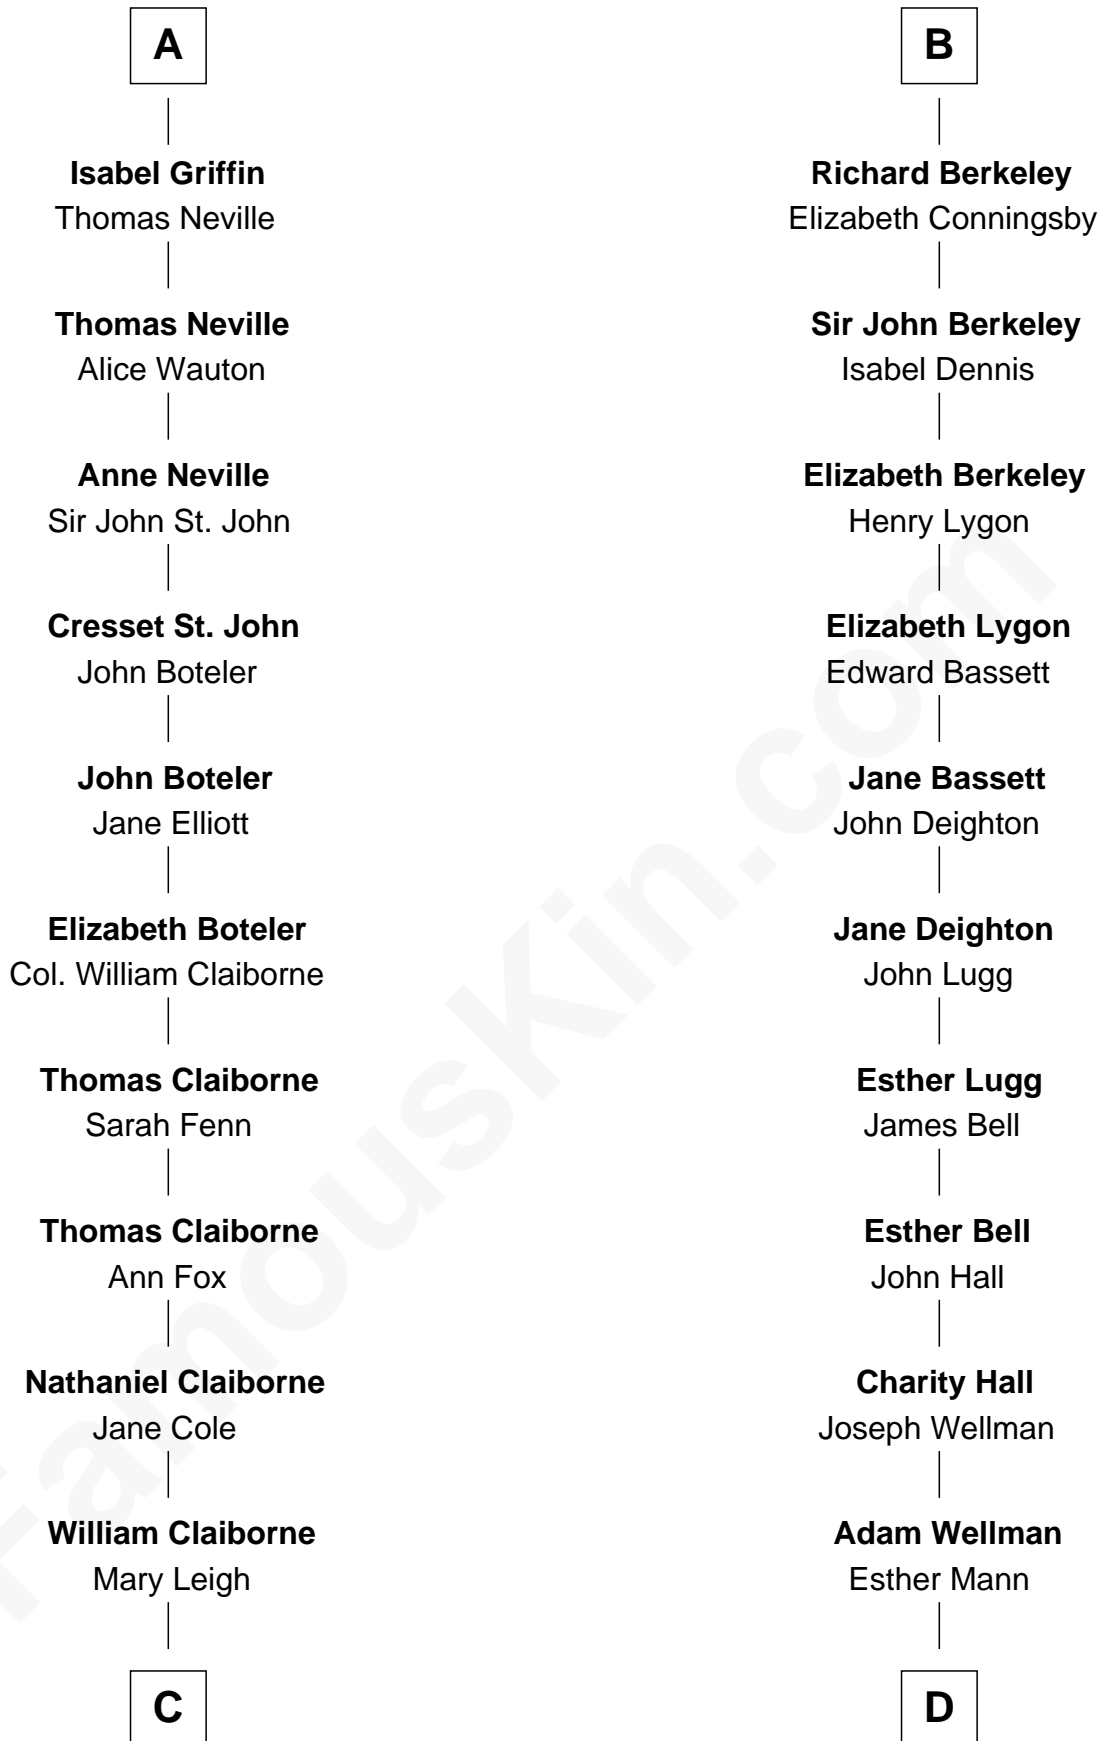

## Relationship Chart of

### Liz Claiborne

*Fashion Designer and Founder of Liz Claiborne Inc.*

20th cousin 1 time removed of

### Jack London

*Author of "The Call of the Wild"*

**Sir William de Cantilupe**

Eve de Braiose

**C**

**William Charles Cole Claiborne**

Clarisse Duralde

**William Charles Cole Claiborne**

Louise de Balathier

**Fernand Claiborne**

Marie Louise Villeré

**Omer Villere Claiborne**

Carolyn Louise Fenner

**Liz Claiborne**

*Found of Liz Claiborne Inc.*

**D**