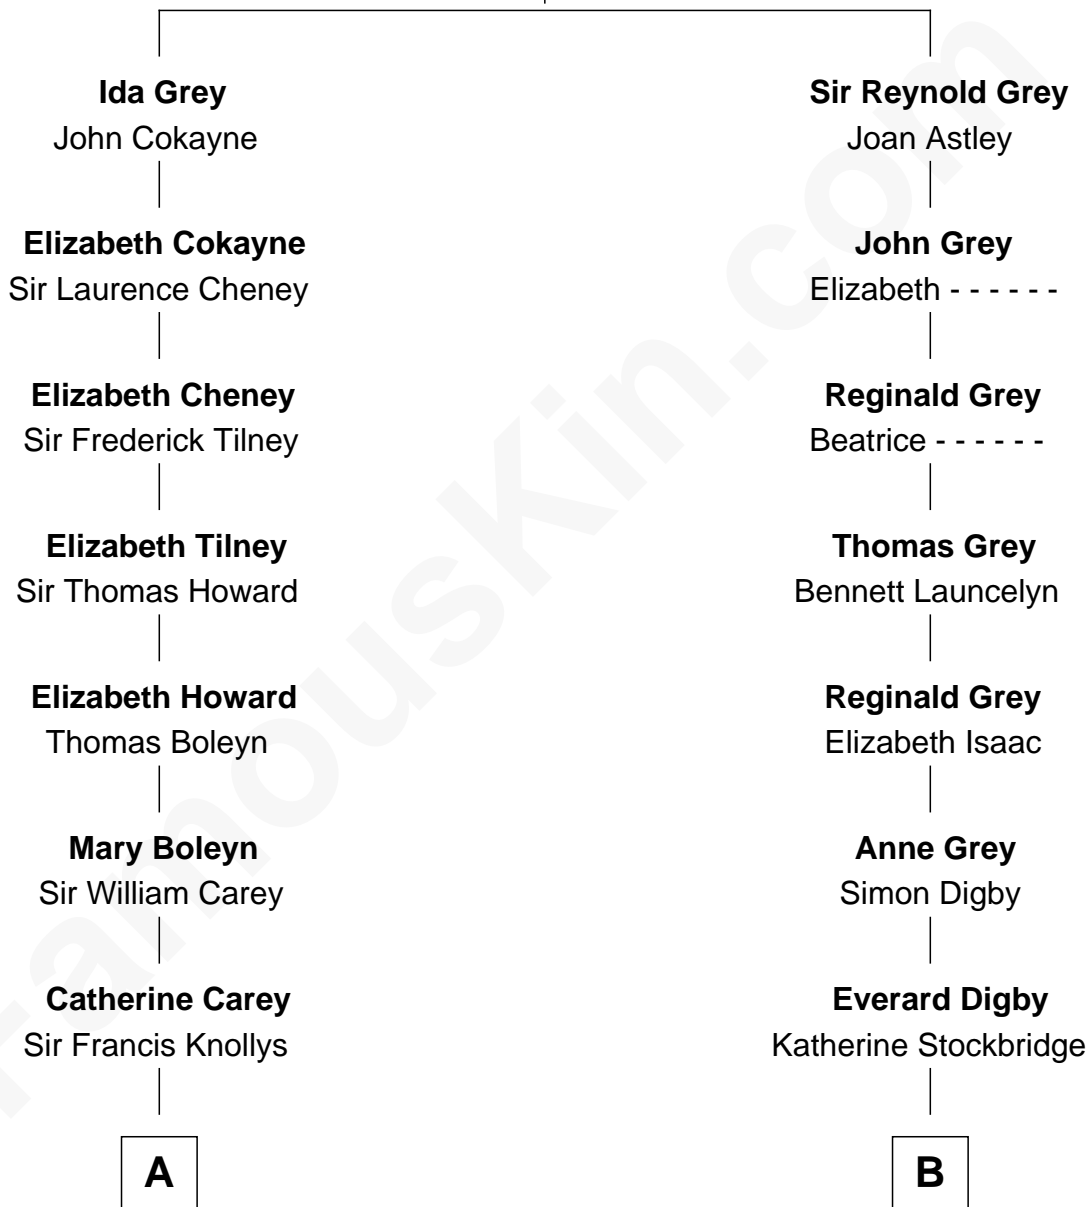

FamousKin.com Relationship Chart of

Liz Claiborne

Fashion Designer and Founder of Liz Claiborne Inc.

18th cousin of

Sigourney Weaver

Movie Actress

Sir Reynold de Grey
Eleanor le Strange

C