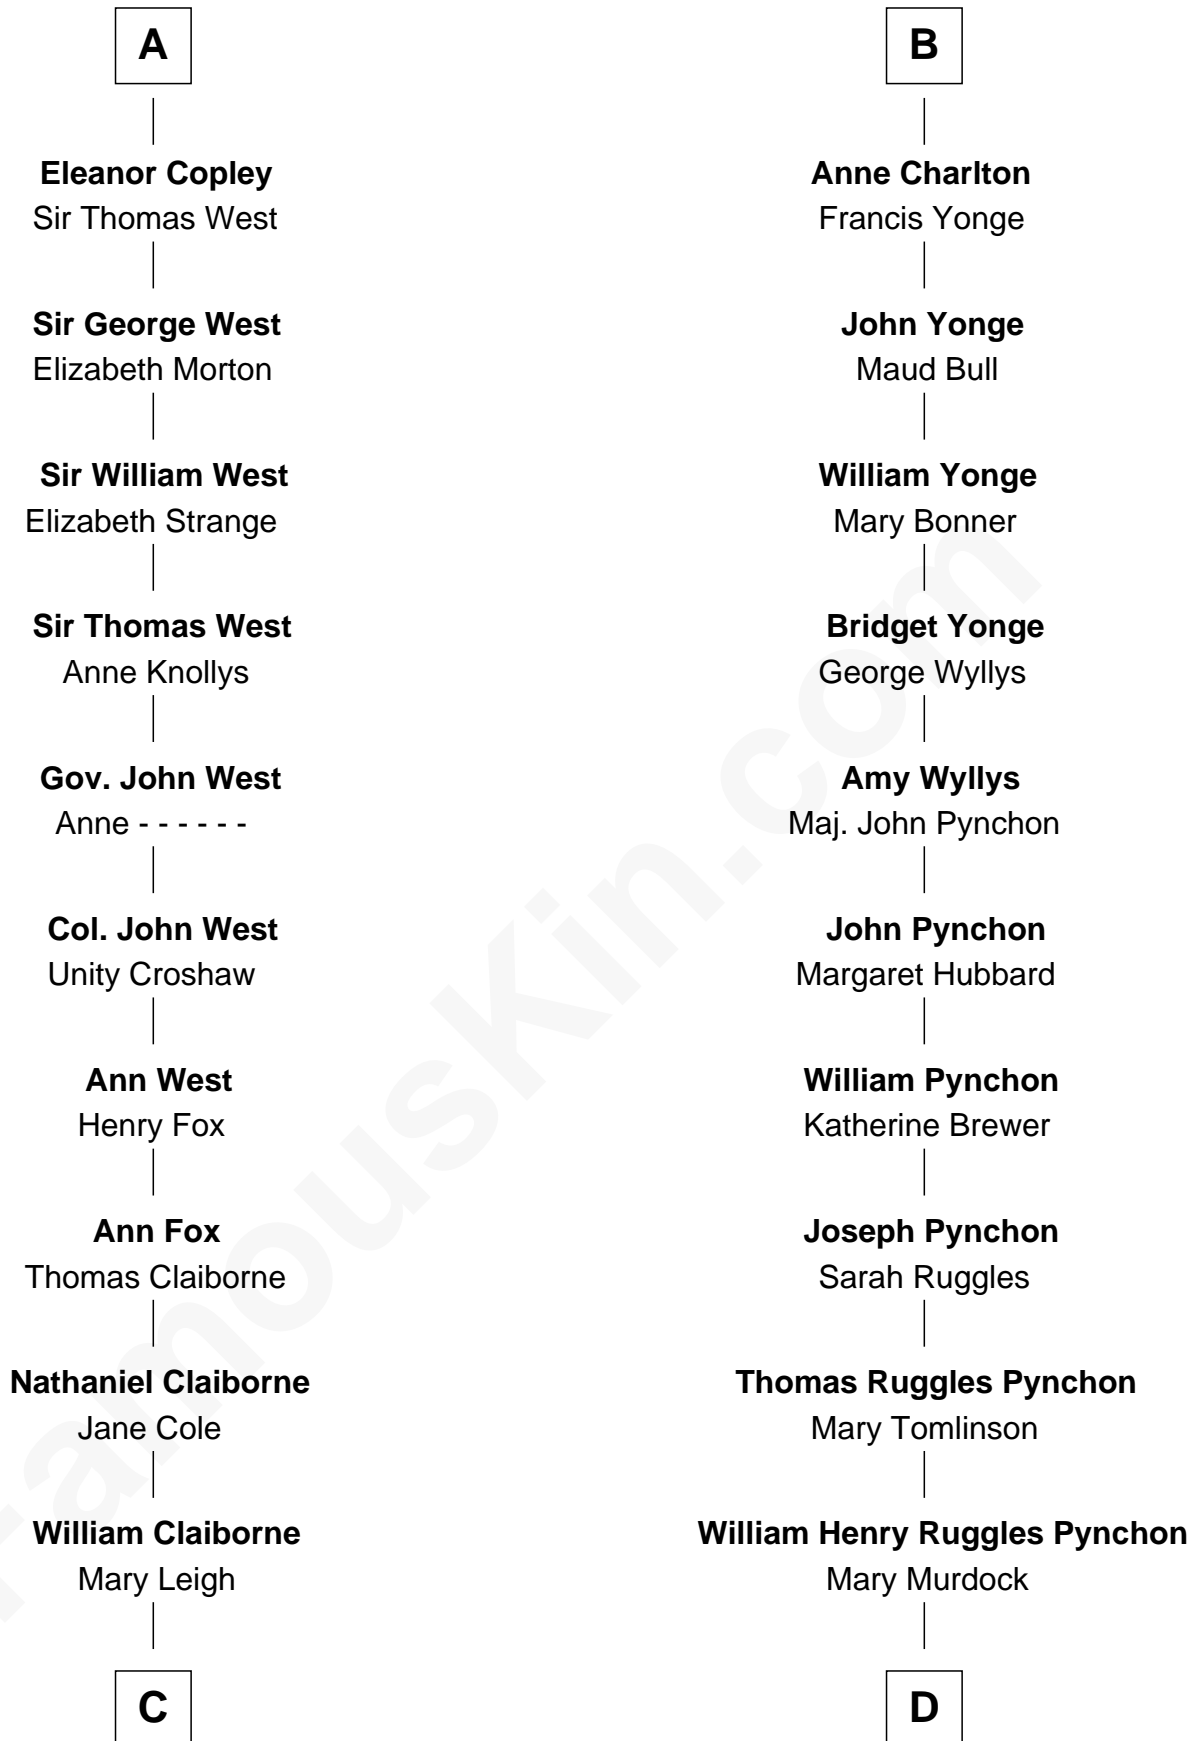

## Relationship Chart of

### Liz Claiborne

*Fashion Designer and Founder of Liz Claiborne Inc.*

20th cousin 1 time removed of

**Thomas Pynchon**  
*American Novelist*

**Sir Roger de Somery**  
Nichole d'Aubenev

**C**

**William Charles Cole Claiborne**