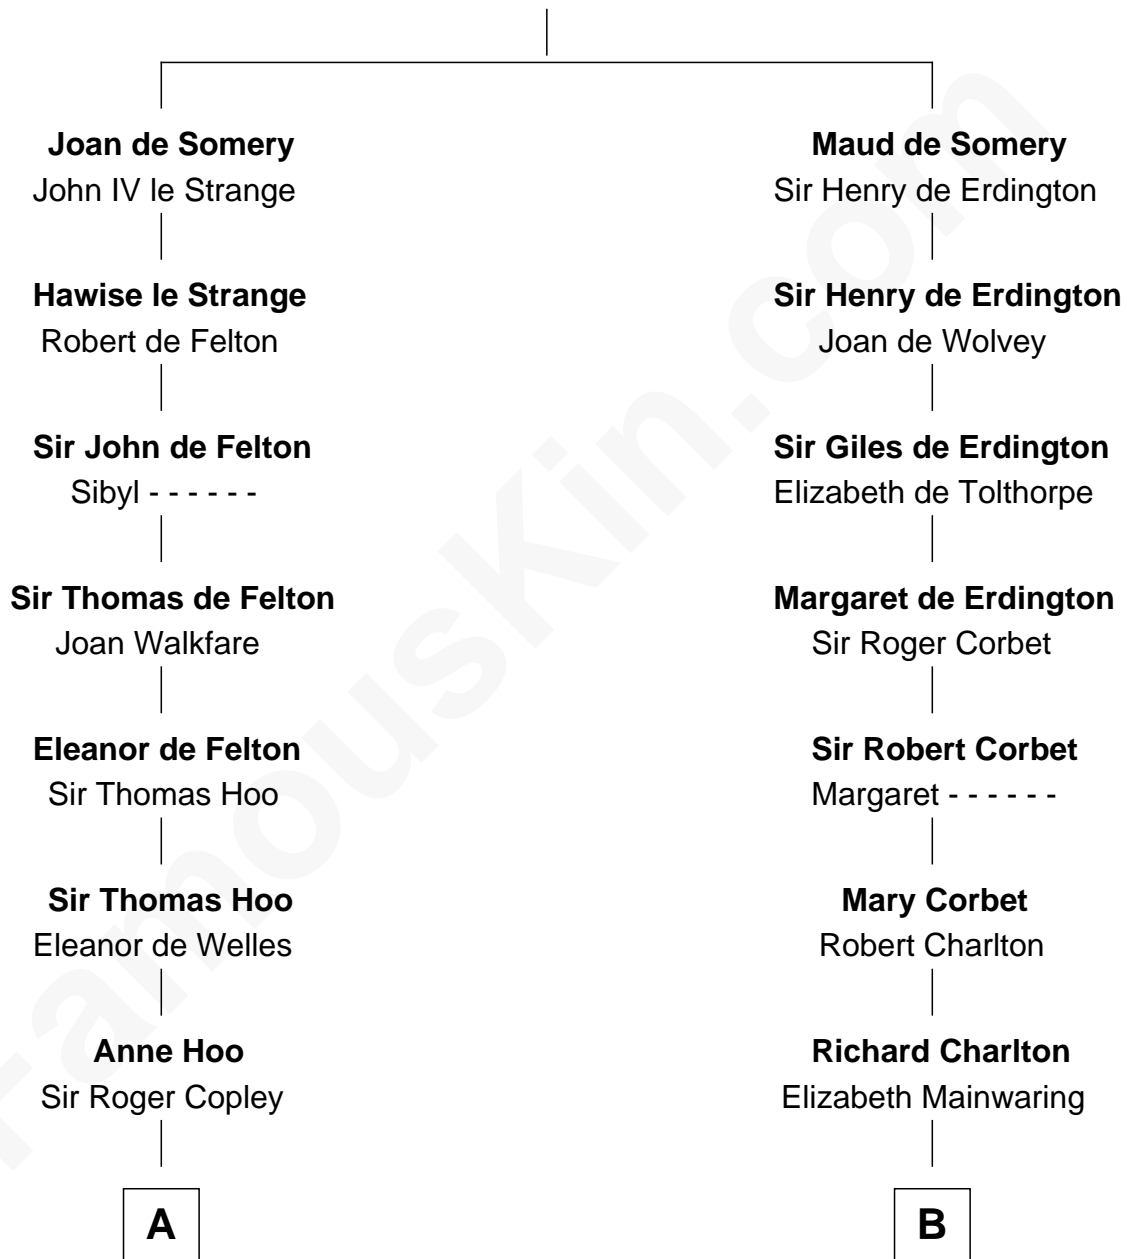

## Relationship Chart of

### Liz Claiborne

*Fashion Designer and Founder of Liz Claiborne Inc.*

20th cousin 1 time removed of

**Thomas Pynchon**  
*American Novelist*

**Sir Roger de Somery**  
Nichole d'Aubenev

**C**

**William Charles Cole Claiborne**