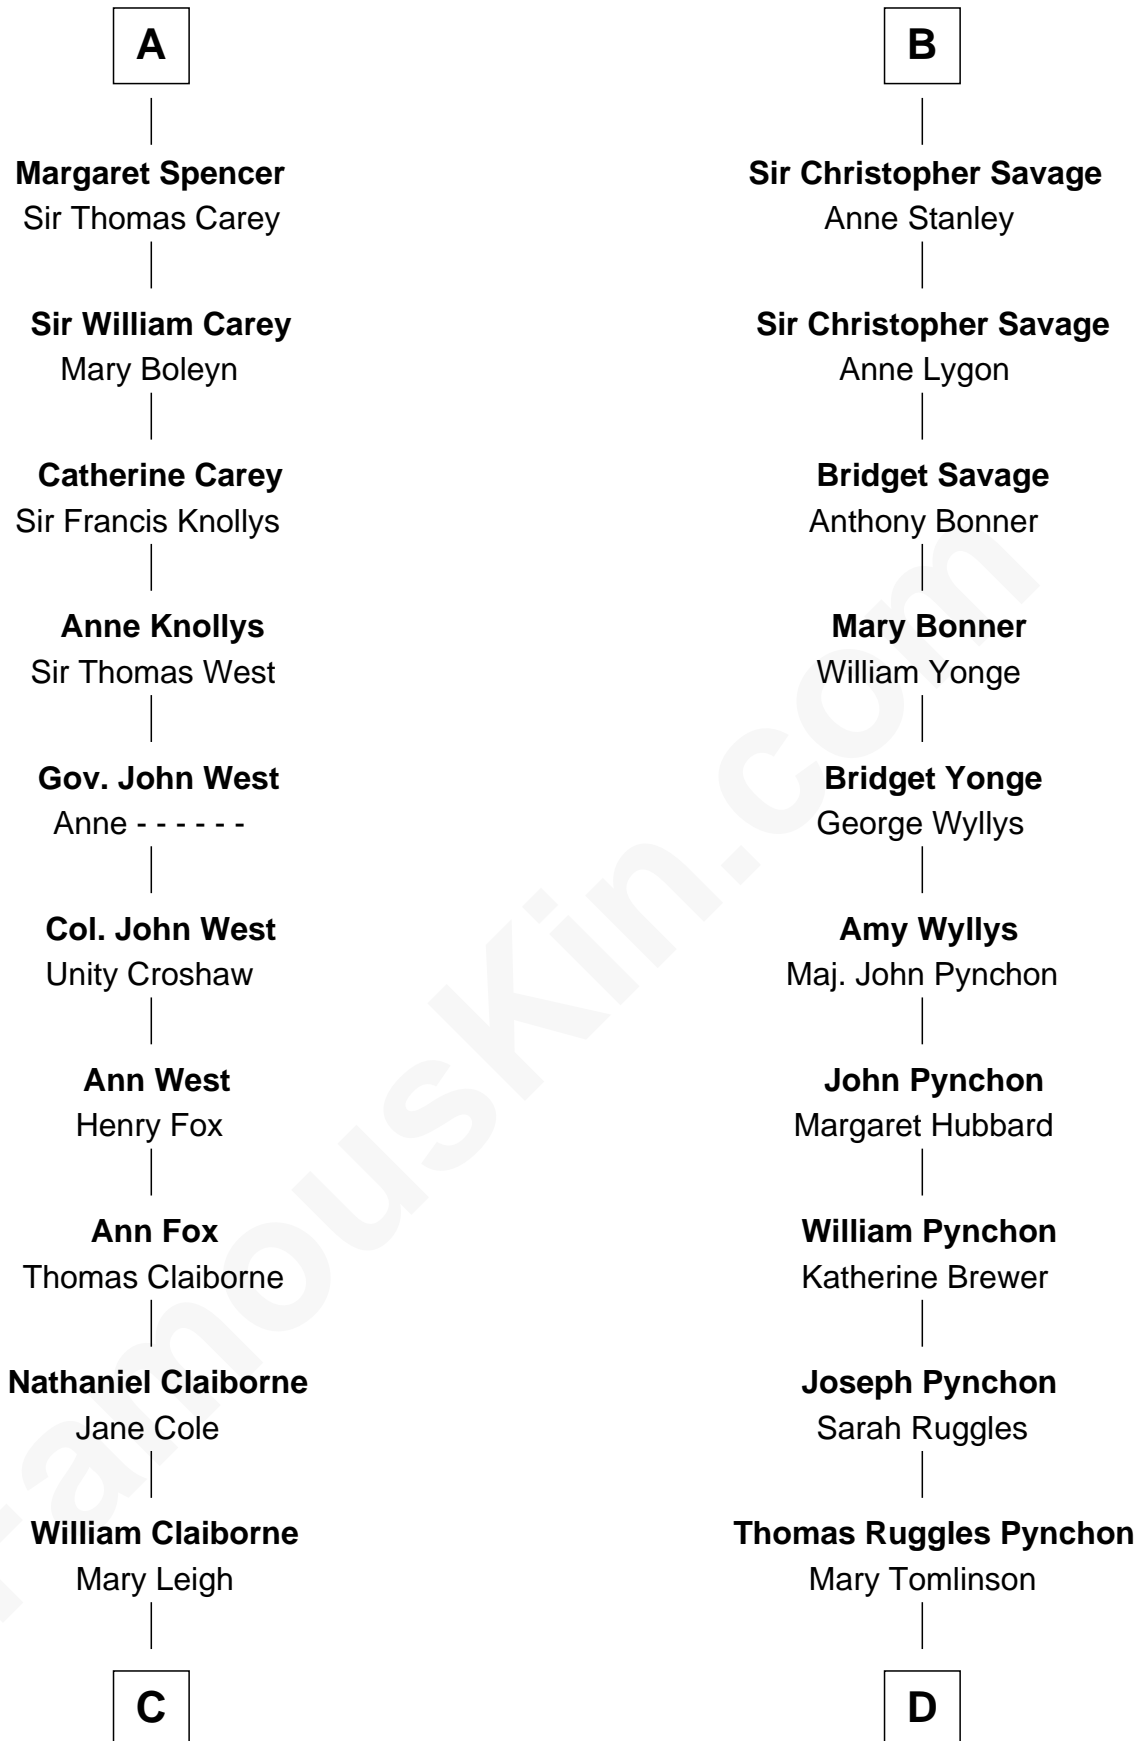

# FamousKin.com Relationship Chart of

**Liz Claiborne**

*Fashion Designer and Founder of Liz Claiborne Inc.*

21st cousin of

**Thomas Pynchon**

*American Novelist*

**John Fitzalan**  
Isabel de Mortimer

**C**

**William Charles Cole Claiborne**

Clarisse Duralde

**William Charles Cole Claiborne**

Louise de Balathier

**Fernand Claiborne**

Marie Louise Villeré

**Omer Villere Claiborne**

Carolyn Louise Fenner