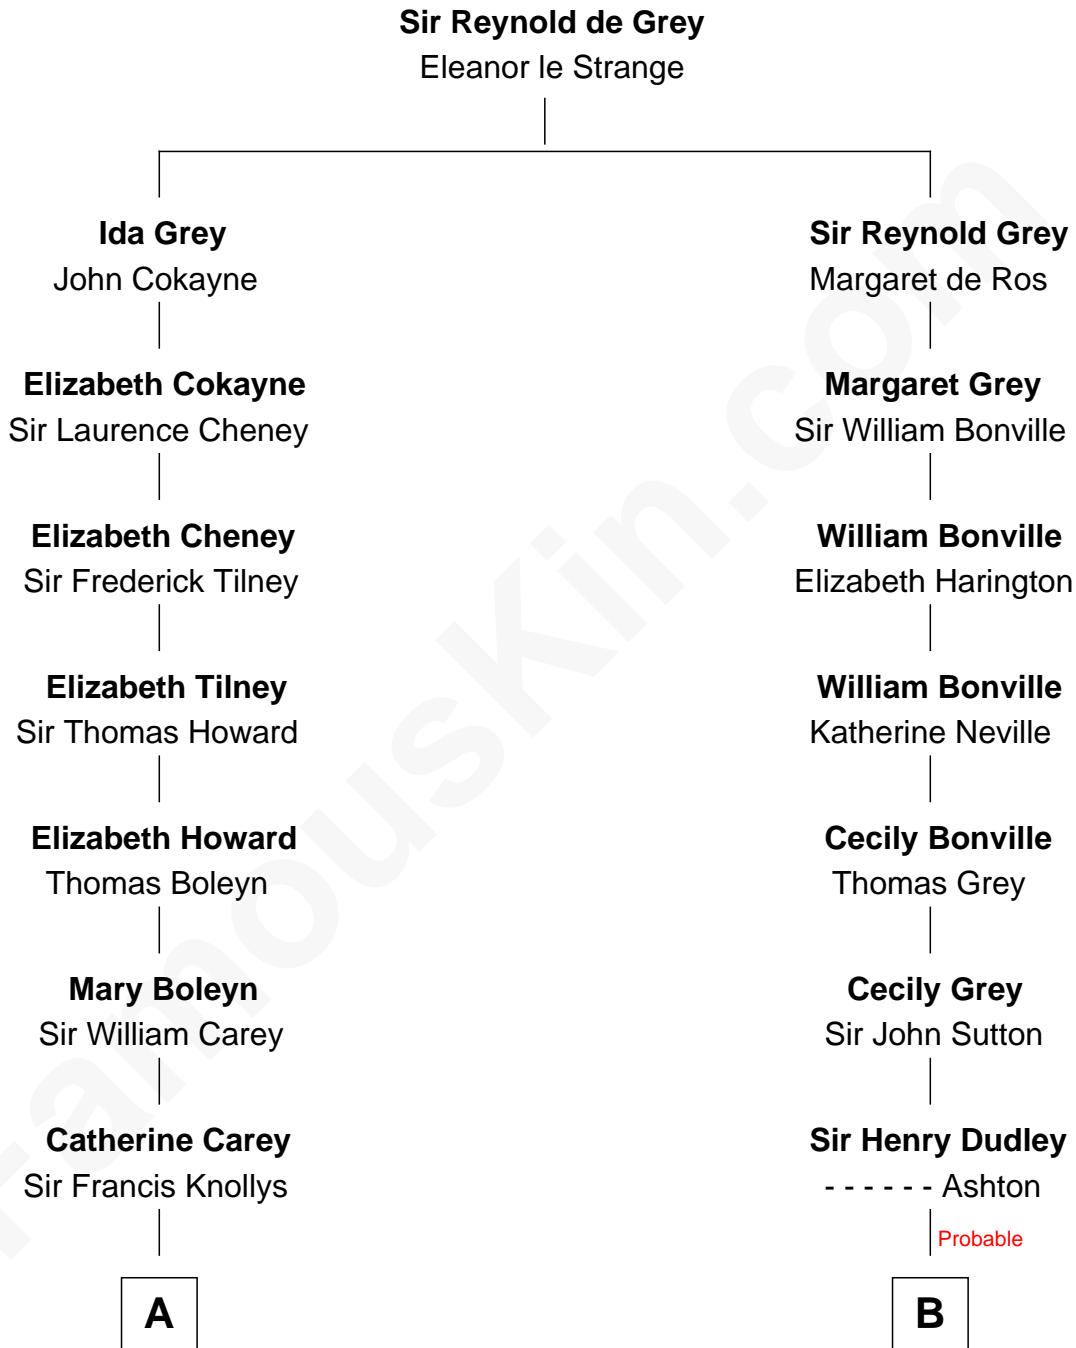

FamousKin.com

Relationship Chart of

Liz Claiborne

Fashion Designer and Founder of Liz Claiborne Inc.

18th cousin of

James Sherman

27th U.S. Vice-President

C

Omer Villere Claiborne
Carolyn Louise Fenner

Liz Claiborne
Found of Liz Claiborne Inc.

D

Mary Frances Sherman
Richard Updike Sherman

James Sherman
27th U.S. Vice-President

FamousKin.com