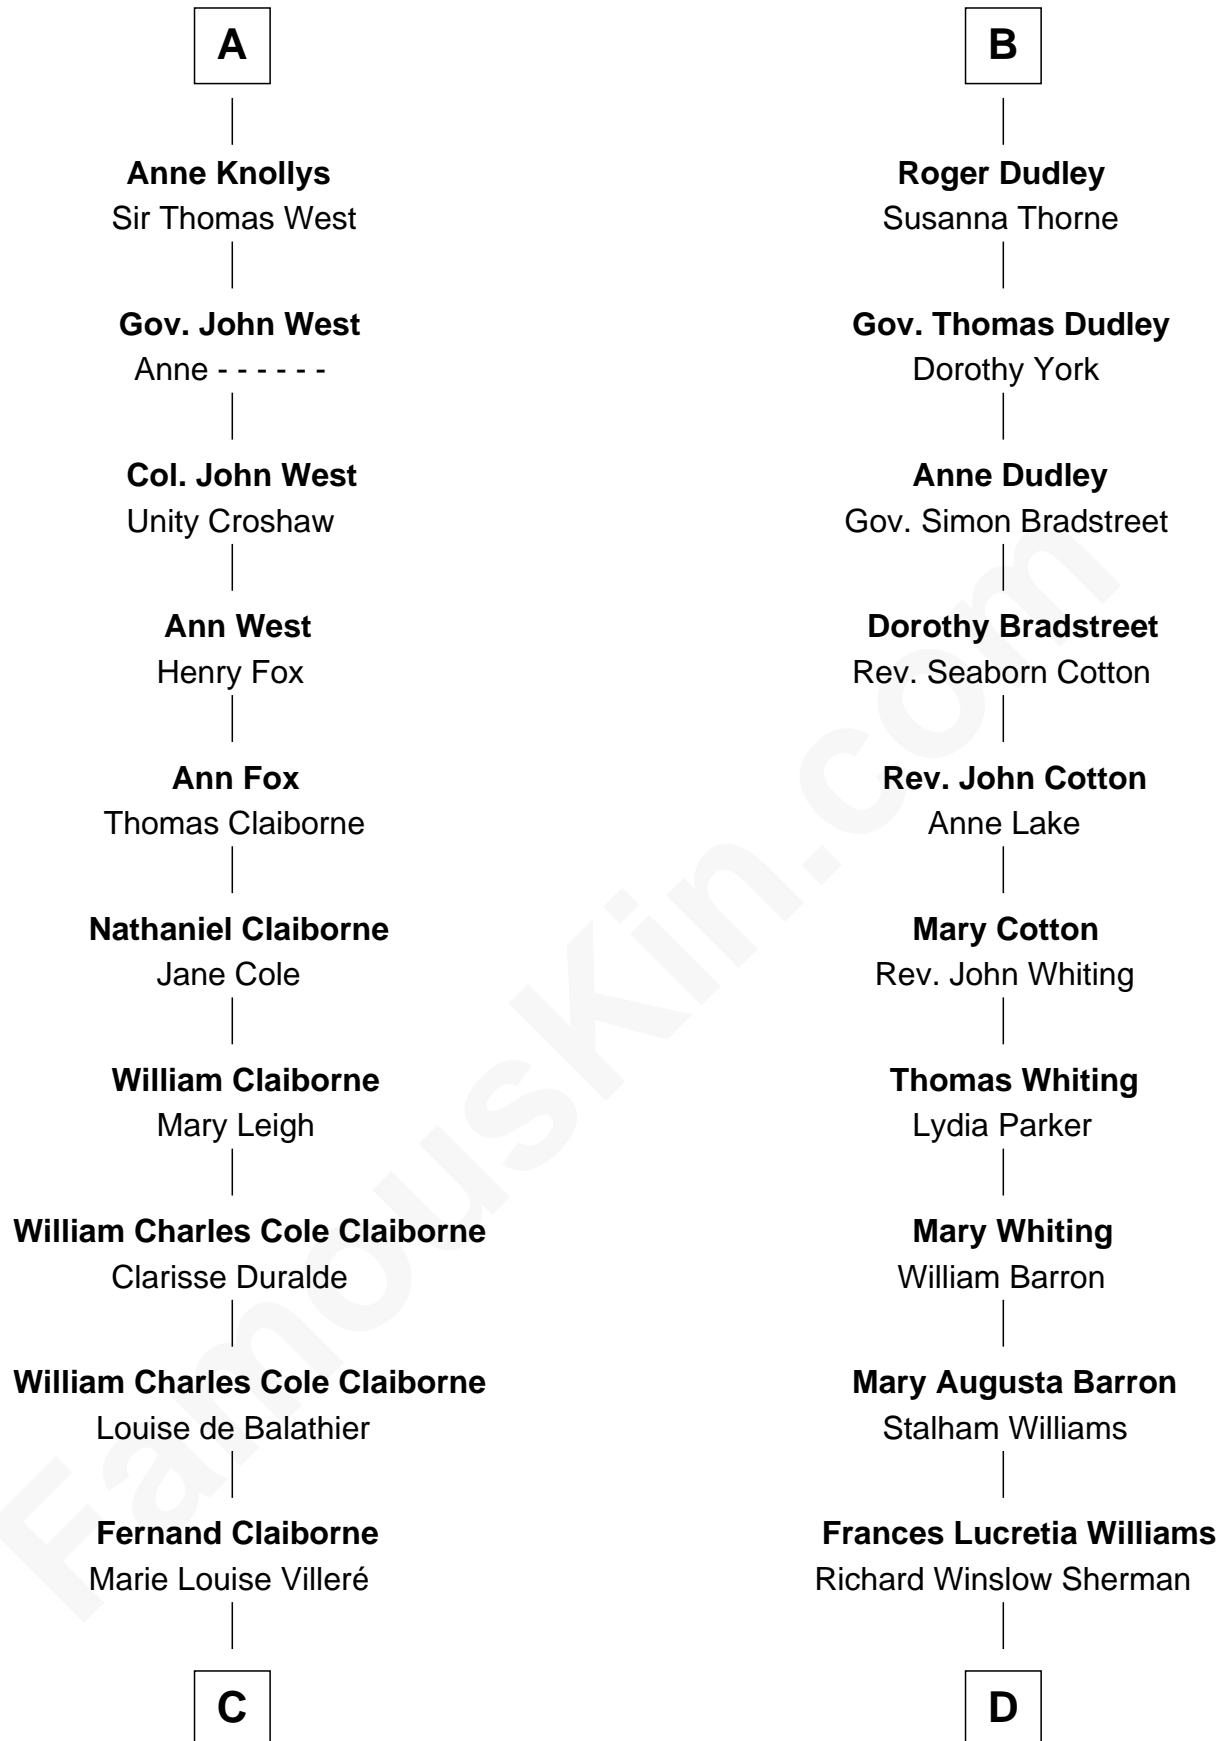

FamousKin.com

Relationship Chart of

Liz Claiborne

Fashion Designer and Founder of Liz Claiborne Inc.

18th cousin of

James Sherman

27th U.S. Vice-President

C

Omer Villere Claiborne
Carolyn Louise Fenner

Liz Claiborne
Found of Liz Claiborne Inc.

D

Mary Frances Sherman
Richard Updike Sherman

James Sherman
27th U.S. Vice-President

FamousKin.com