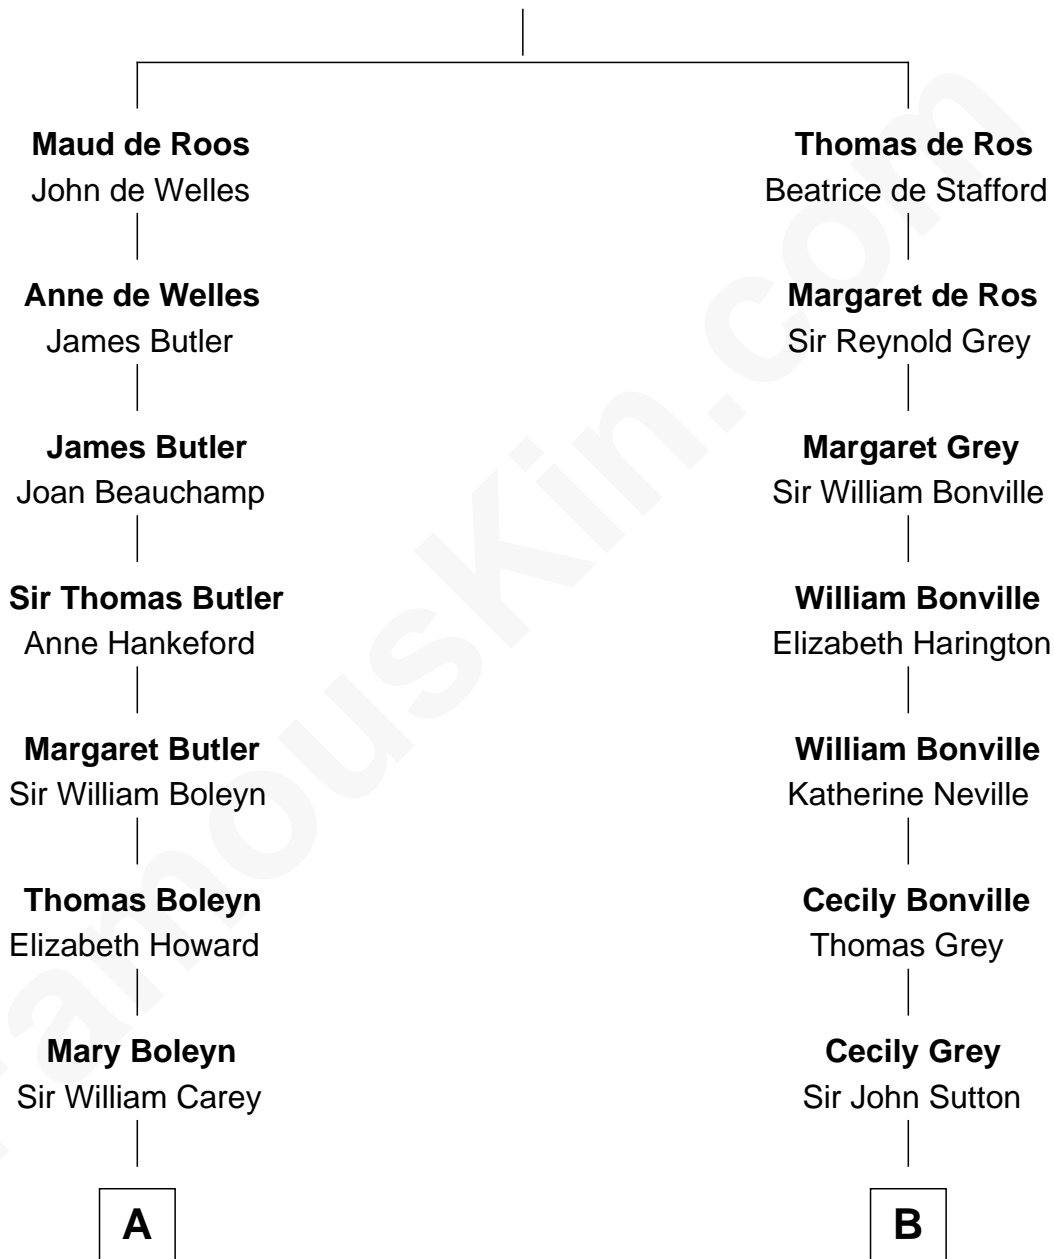

## Relationship Chart of

### Liz Claiborne

*Fashion Designer and Founder of Liz Claiborne Inc.*

19th cousin of

### James Sherman

*27th U.S. Vice-President*

**Sir William de Ros**  
Margery de Badlesmere

**C**

**Fernand Claiborne**  
Marie Louise Villeré

**Omer Villere Claiborne**  
Carolyn Louise Fenner

**Liz Claiborne**  
*Found of Liz Claiborne Inc.*

**D**

**Frances Lucretia Williams**  
Richard Winslow Sherman

**Mary Frances Sherman**  
Richard Updike Sherman

**James Sherman**  
*27th U.S. Vice-President*

FamousKin.com