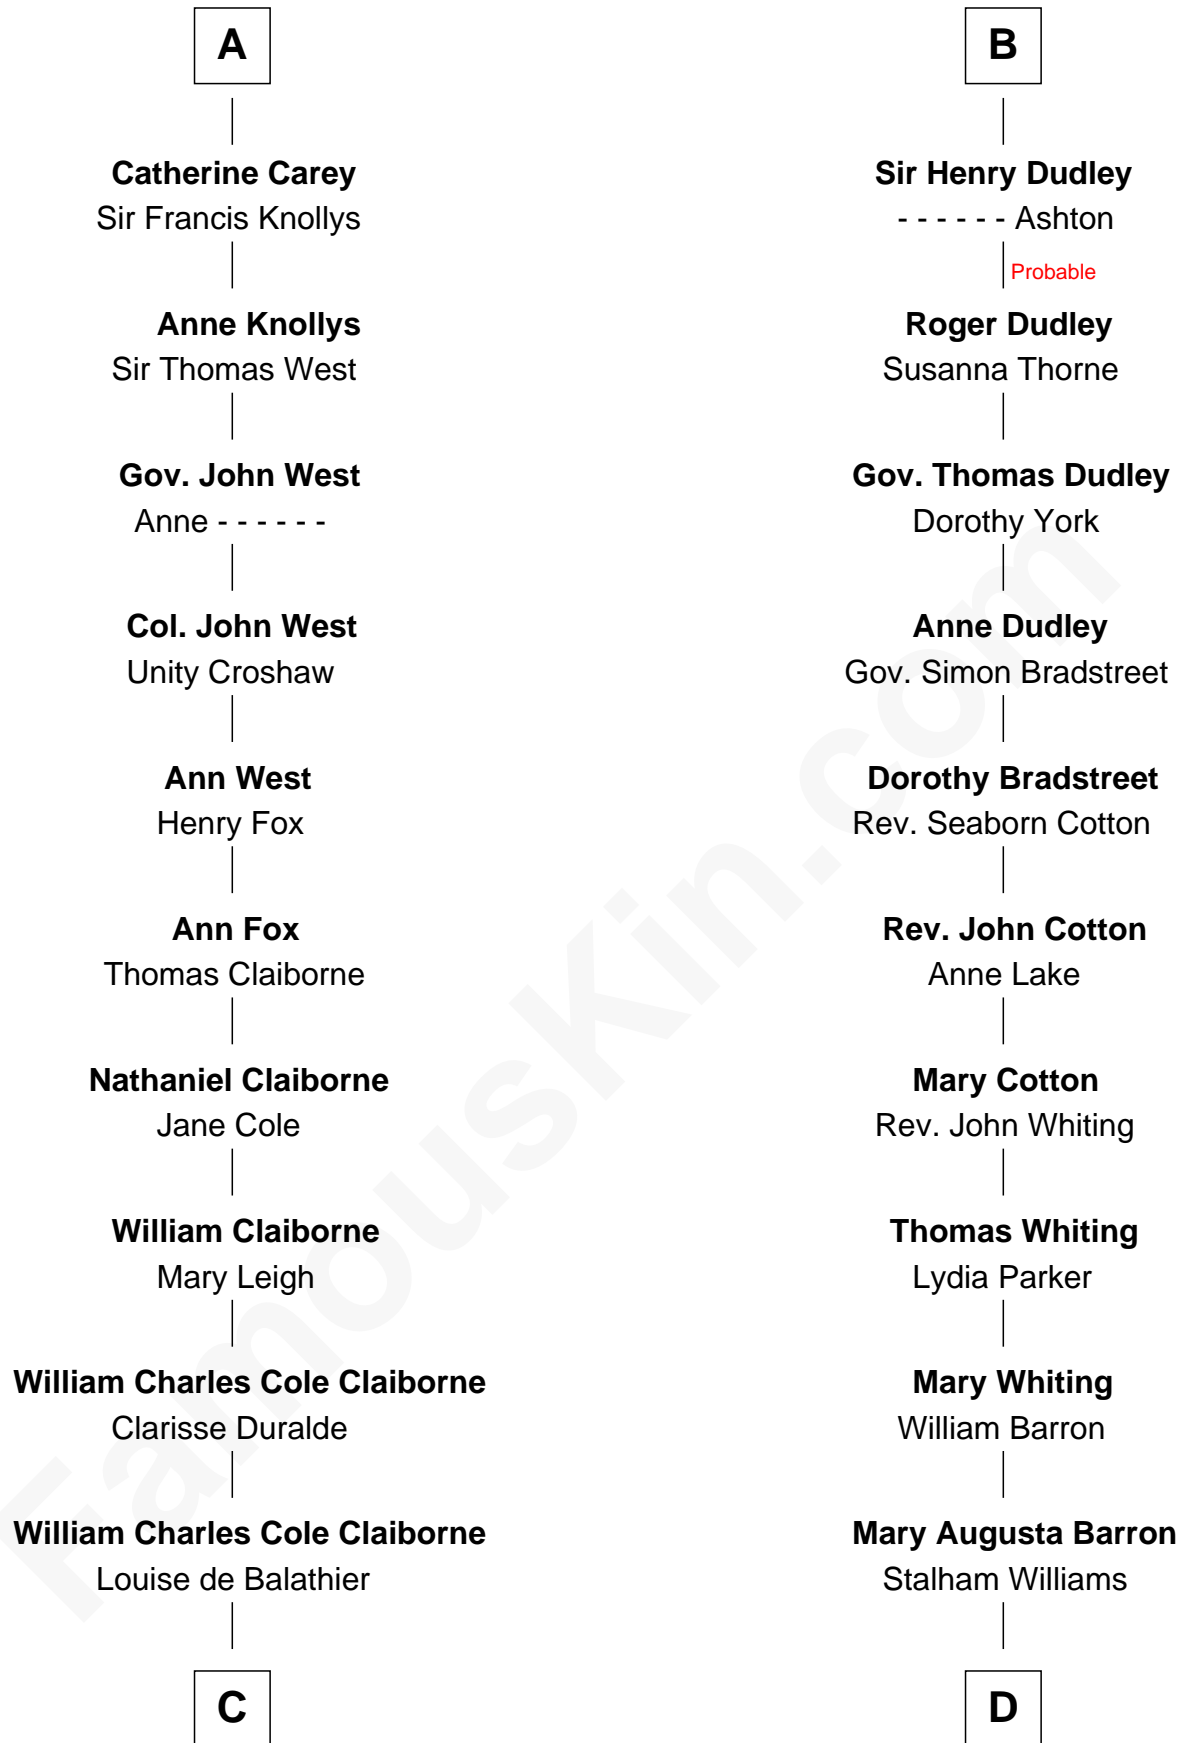

## Relationship Chart of

### Liz Claiborne

*Fashion Designer and Founder of Liz Claiborne Inc.*

19th cousin of

### James Sherman

*27th U.S. Vice-President*

**Sir William de Ros**  
Margery de Badlesmere

**C**

**Fernand Claiborne**  
Marie Louise Villeré

**Omer Villere Claiborne**  
Carolyn Louise Fenner

**Liz Claiborne**  
*Found of Liz Claiborne Inc.*