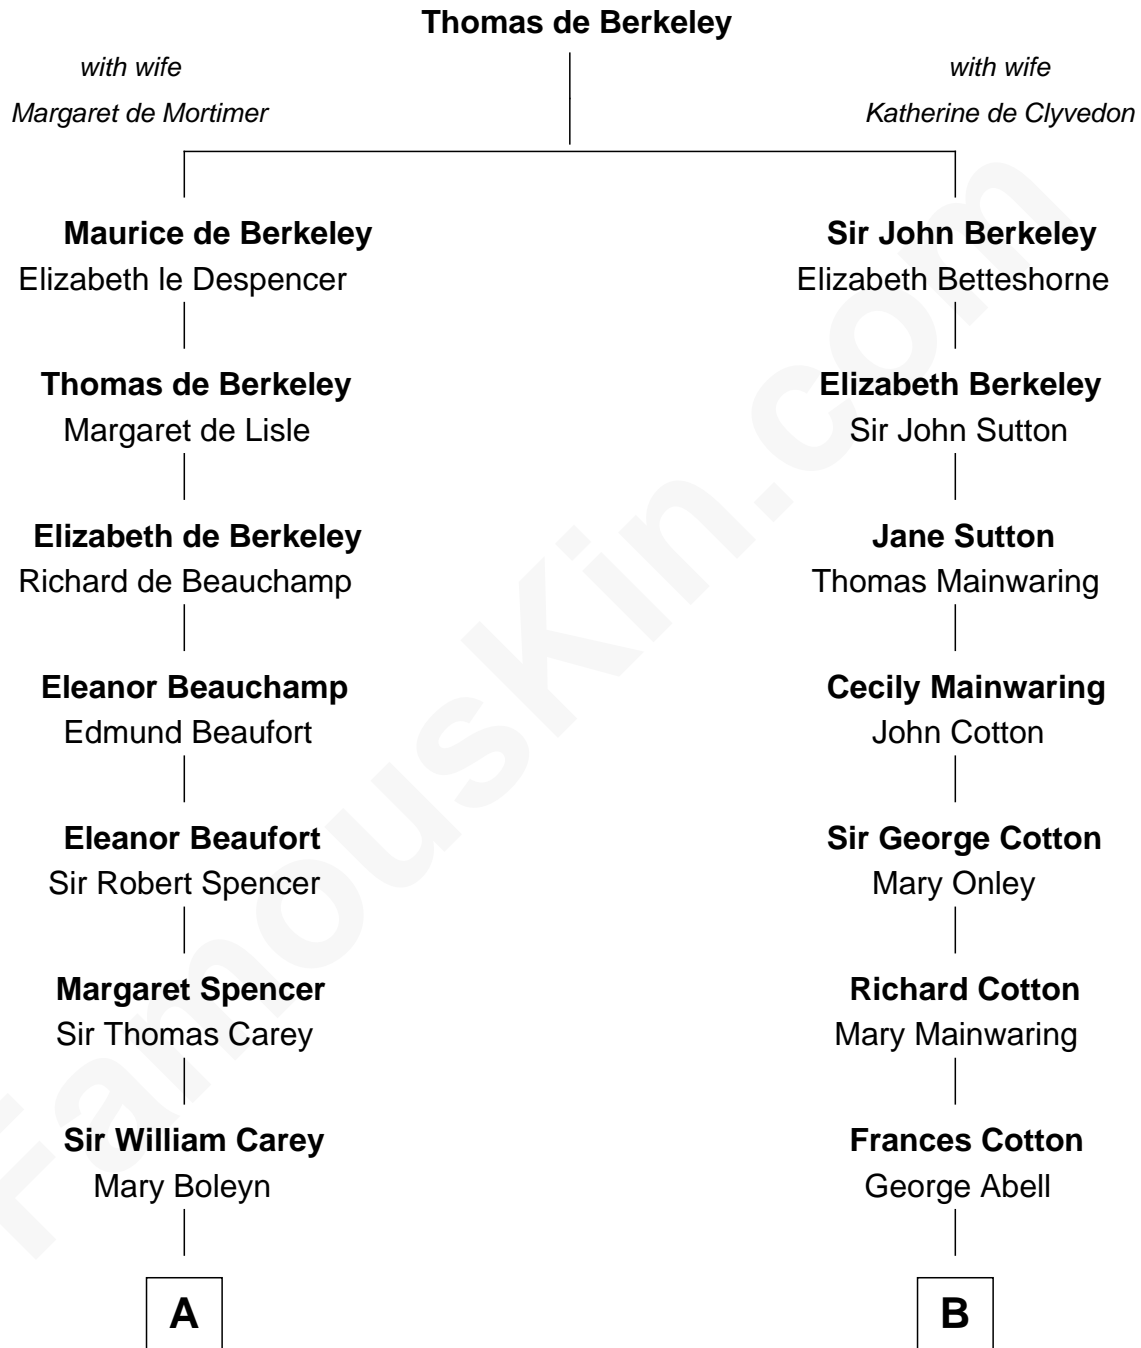

FamousKin.com

Relationship Chart of

Liz Claiborne

Fashion Designer and Founder of Liz Claiborne Inc.

16th cousin 3 times removed of

John Foster Dulles

52nd U.S. Secretary of State