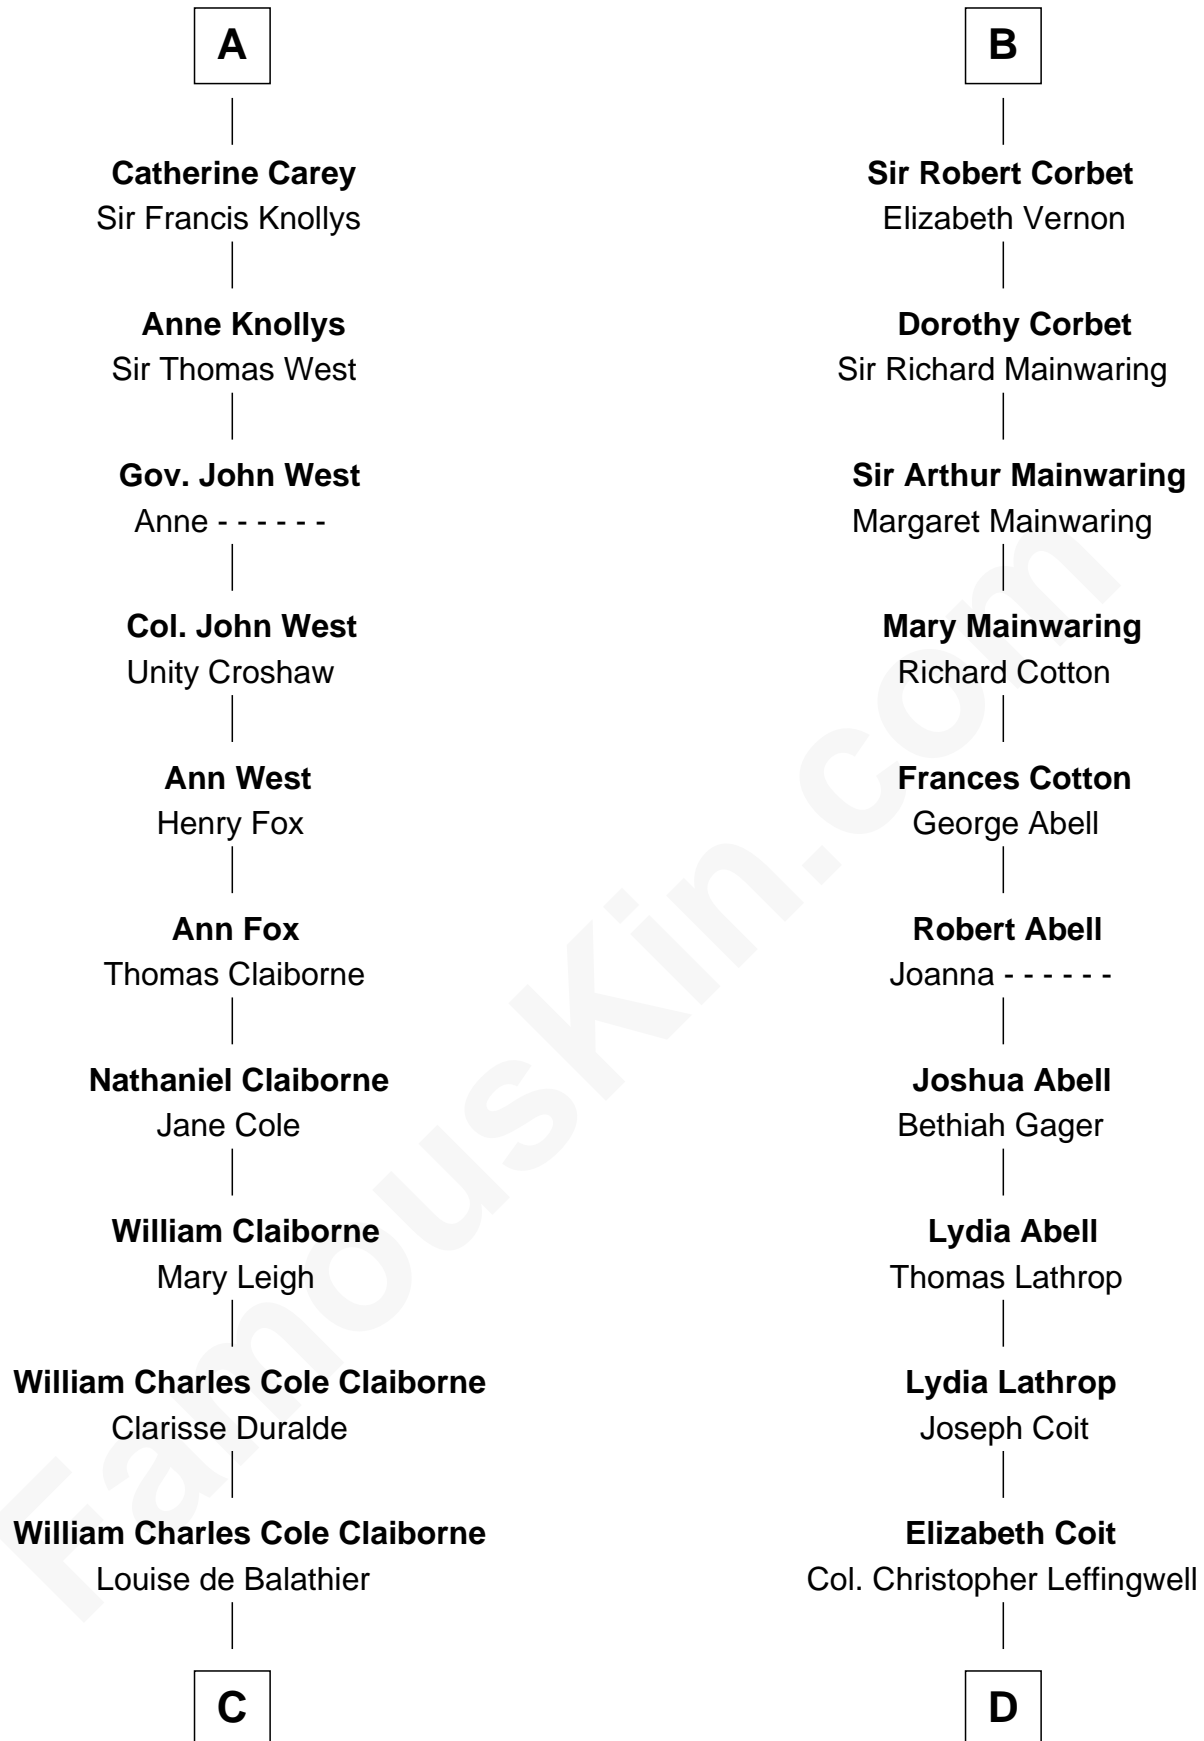

FamousKin.com

Relationship Chart of

Liz Claiborne

Fashion Designer and Founder of Liz Claiborne Inc.

19th cousin 2 times removed of

John Foster Dulles

52nd U.S. Secretary of State

C