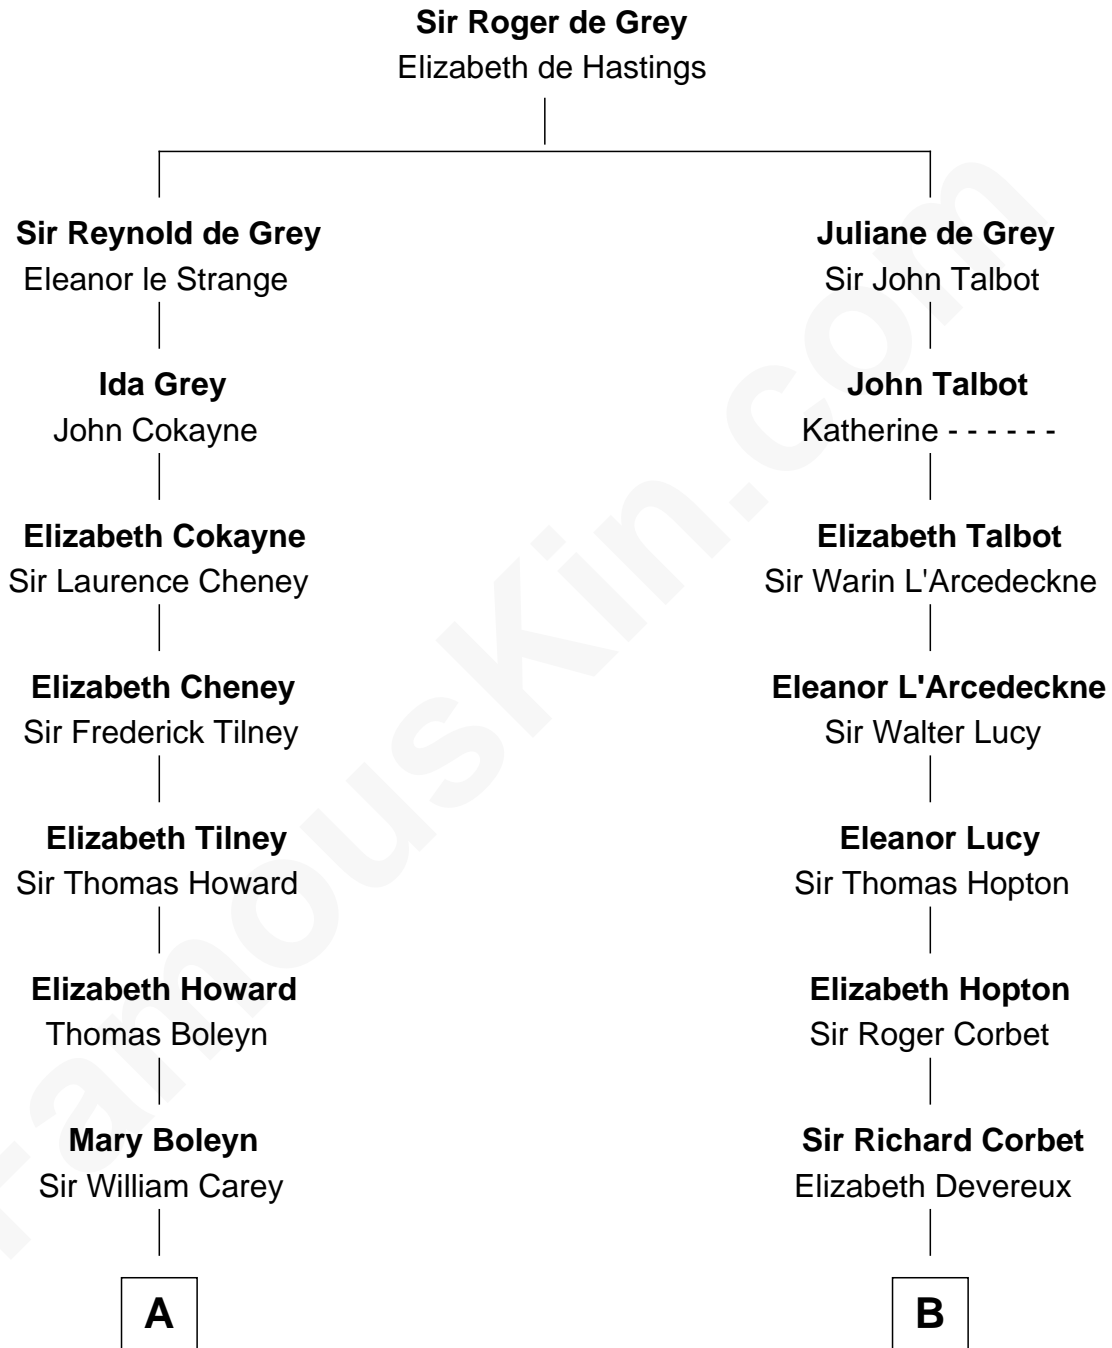

FamousKin.com

Relationship Chart of

Liz Claiborne

Fashion Designer and Founder of Liz Claiborne Inc.

19th cousin 2 times removed of

John Foster Dulles

52nd U.S. Secretary of State

C