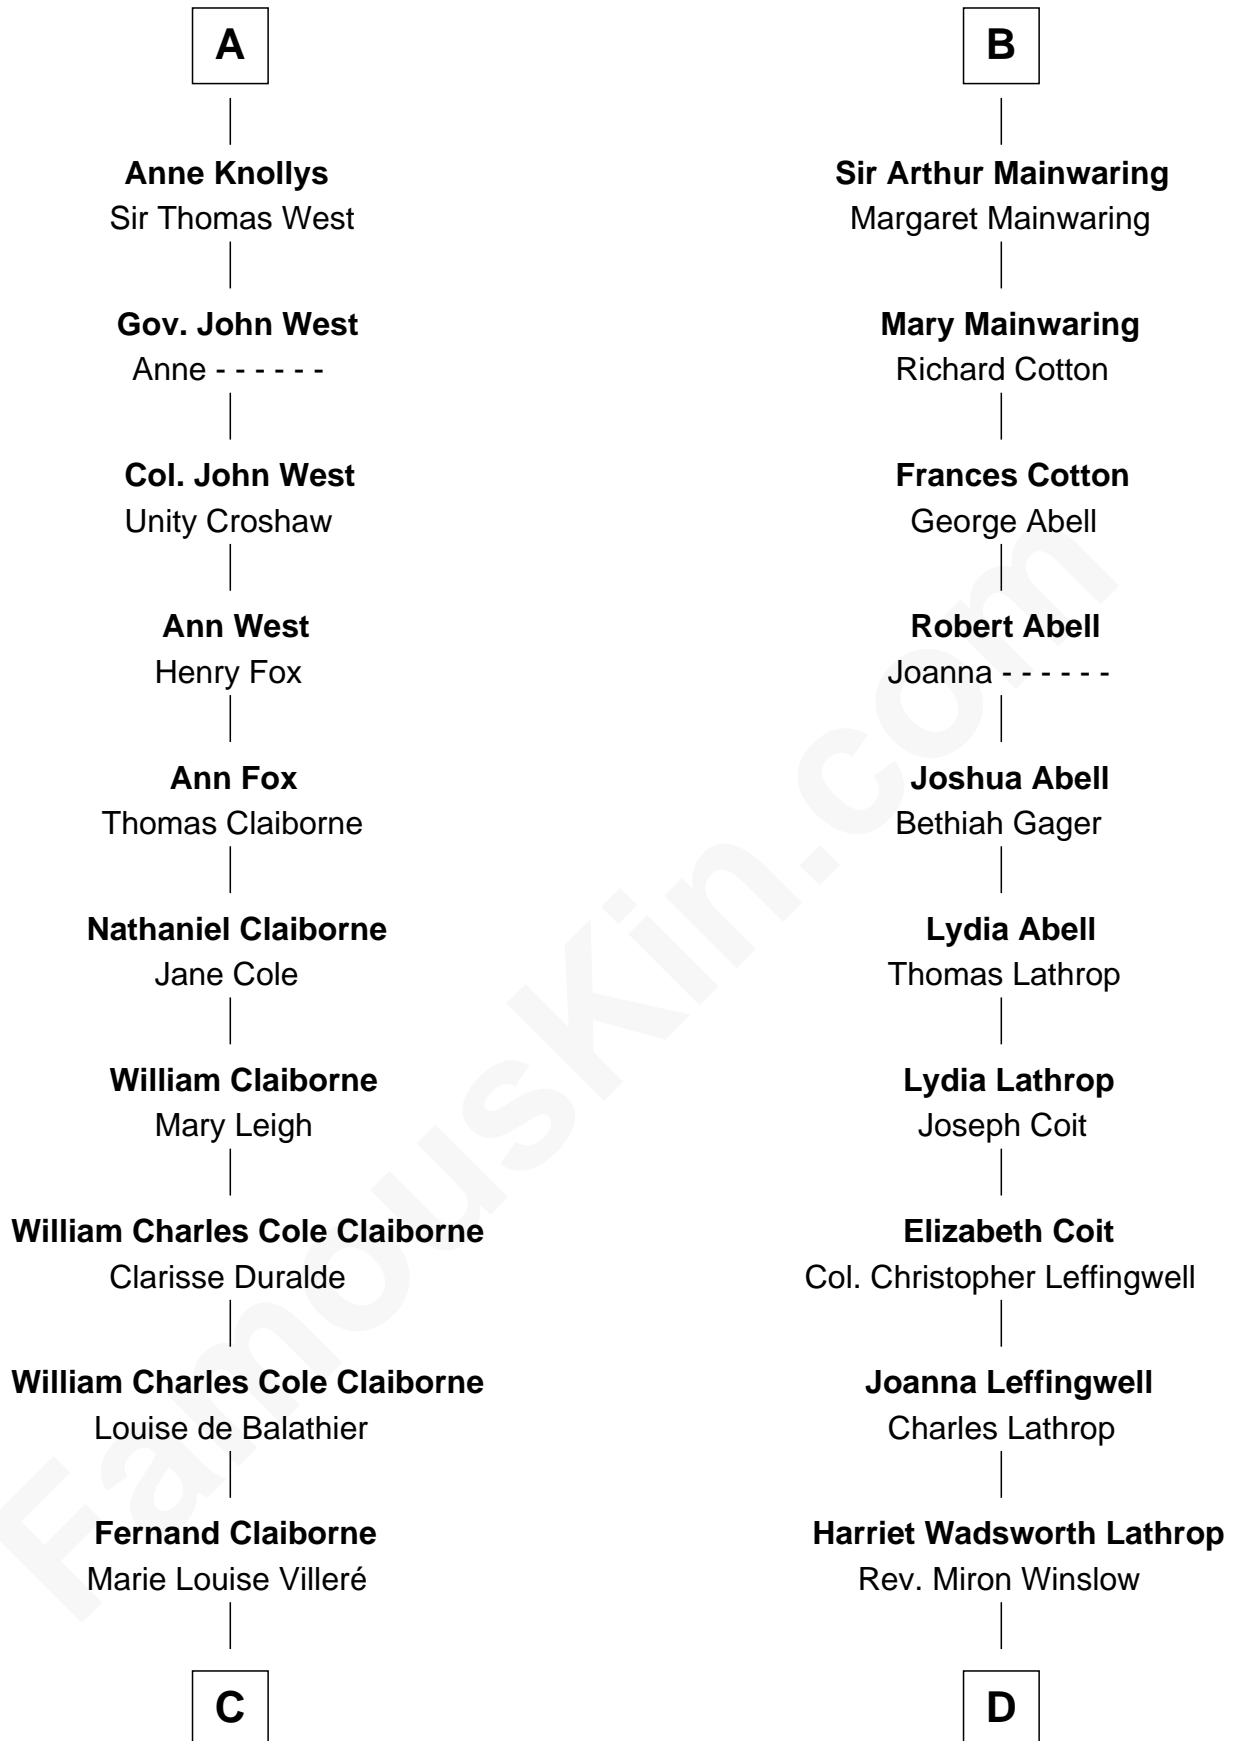

FamousKin.com

Relationship Chart of

Liz Claiborne

Fashion Designer and Founder of Liz Claiborne Inc.

18th cousin 1 time removed of

John Foster Dulles

52nd U.S. Secretary of State

C