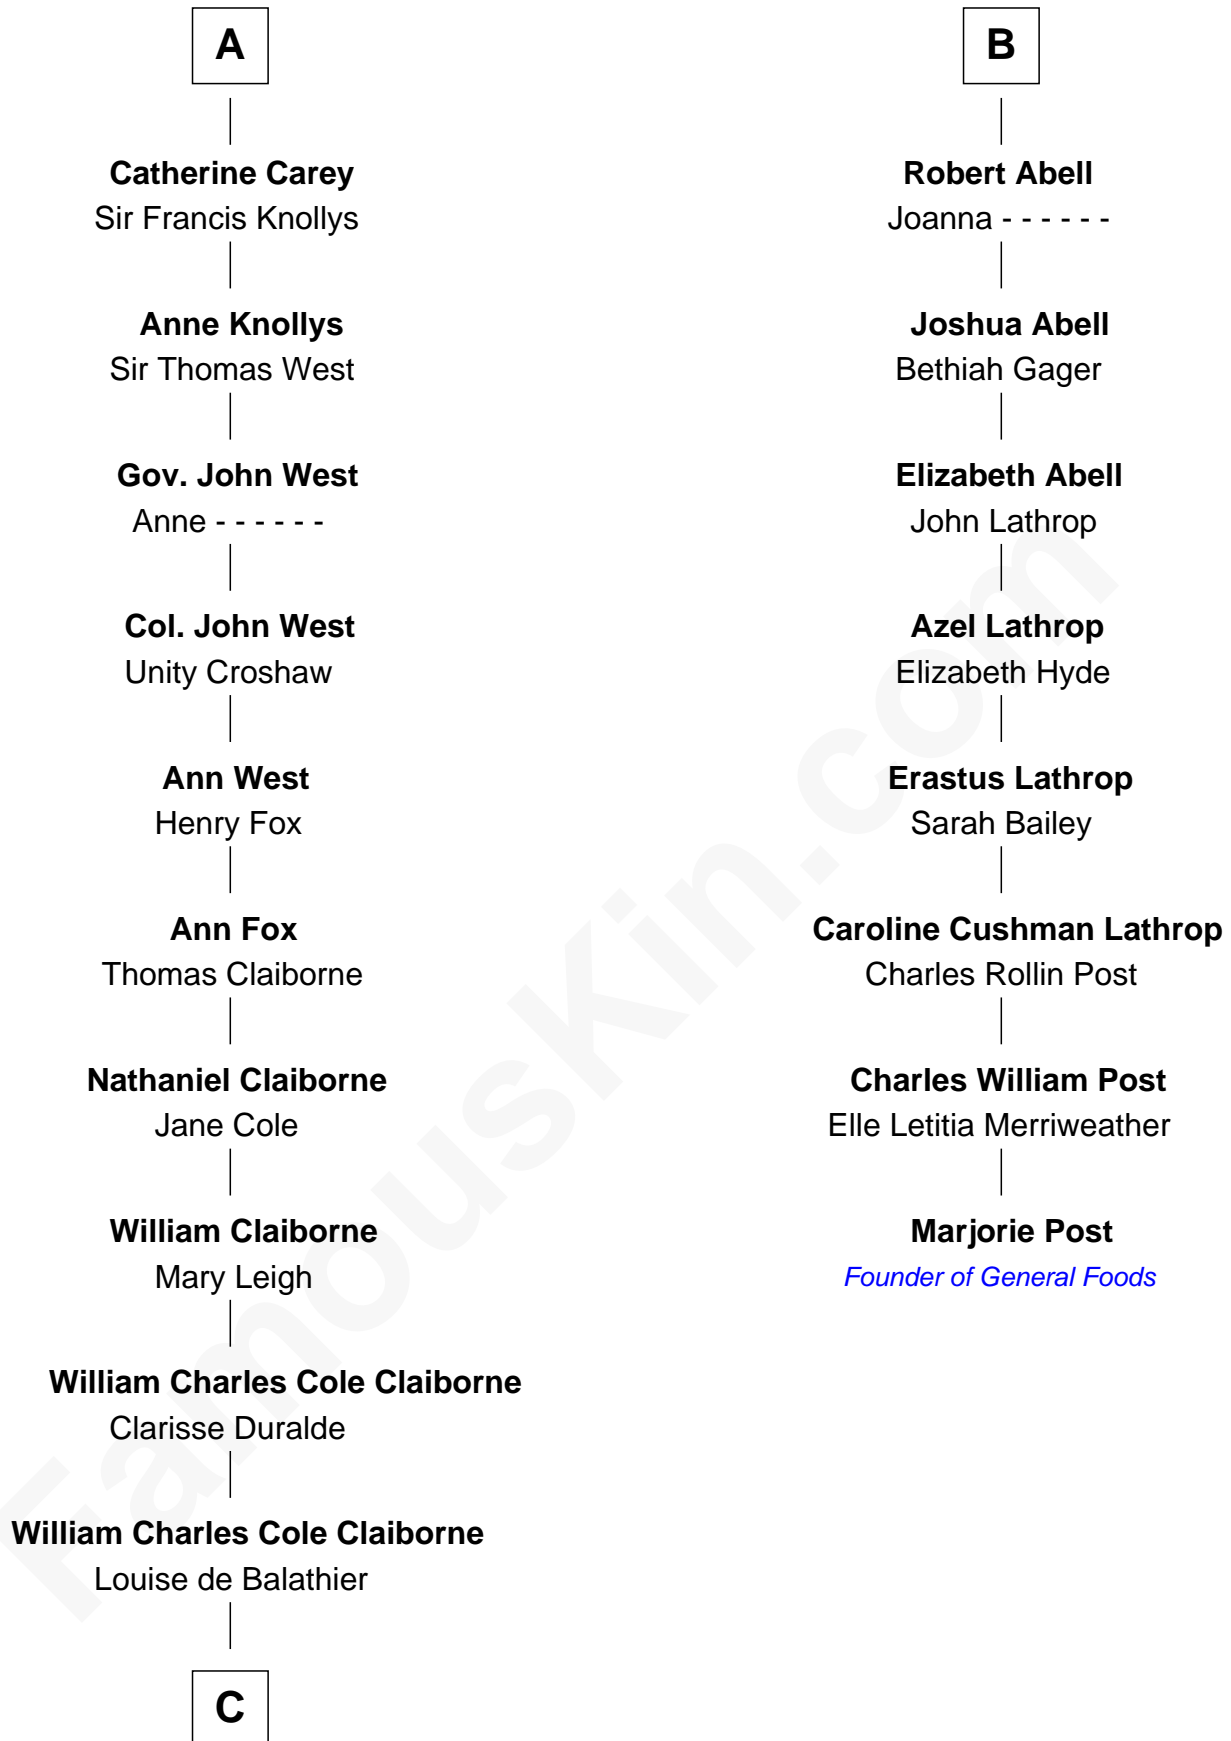

FamousKin.com

Relationship Chart of

Liz Claiborne

Fashion Designer and Founder of Liz Claiborne Inc.

14th cousin 5 times removed of

Marjorie Post

Founder of General Foods

C

—
Fernand Claiborne
Marie Louise Villeré

—
Omer Villere Claiborne
Carolyn Louise Fenner

—
Liz Claiborne
Found of Liz Claiborne Inc.

FamousKin.com