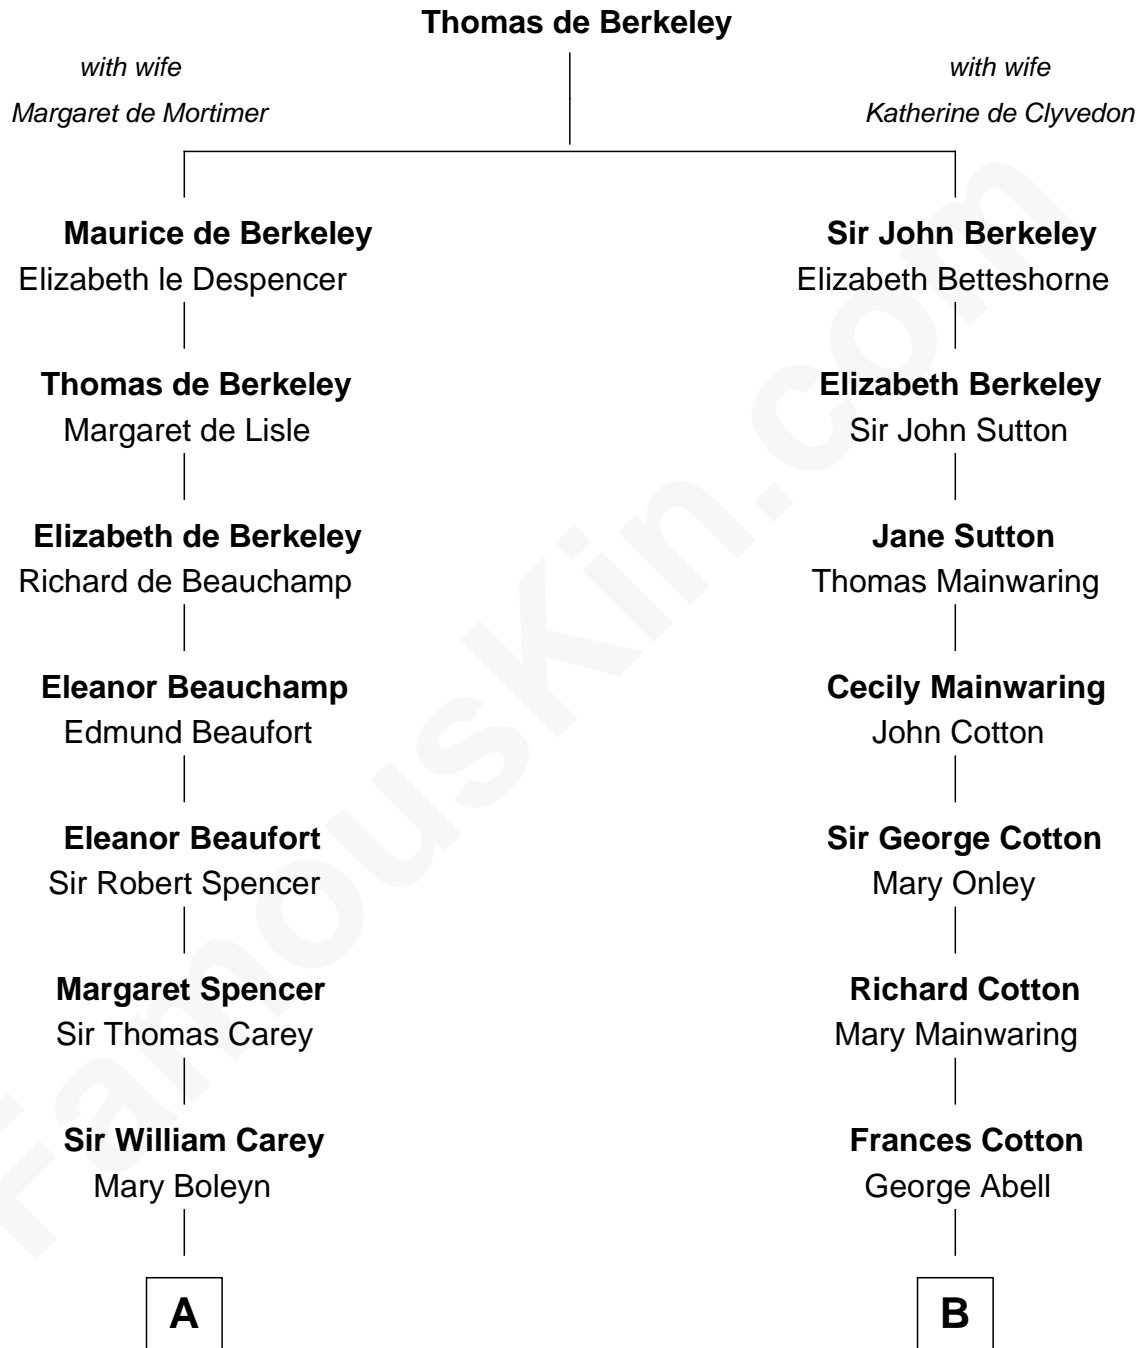

FamousKin.com

Relationship Chart of

Liz Claiborne

Fashion Designer and Founder of Liz Claiborne Inc.

14th cousin 5 times removed of

Marjorie Post

Founder of General Foods

C

—
Fernand Claiborne
Marie Louise Villeré

—
Omer Villere Claiborne
Carolyn Louise Fenner

—
Liz Claiborne
Found of Liz Claiborne Inc.

FamousKin.com