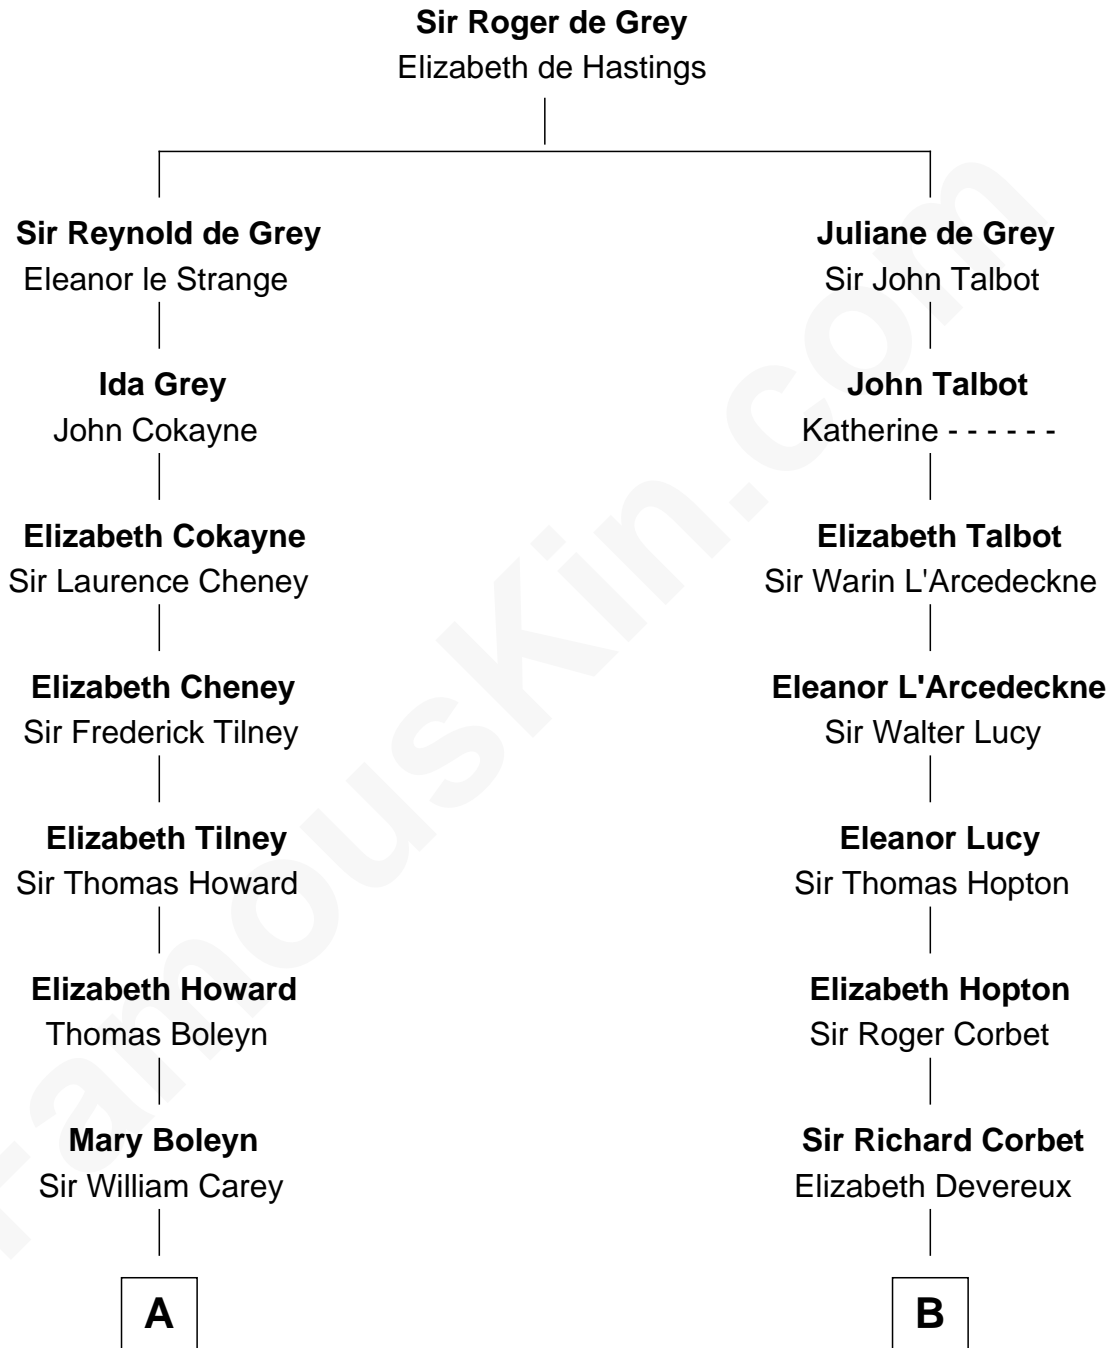

FamousKin.com Relationship Chart of

Liz Claiborne

Fashion Designer and Founder of Liz Claiborne Inc.

19th cousin of

Marjorie Post

Founder of General Foods

C

Fernand Claiborne
Marie Louise Villeré

Omer Villere Claiborne
Carolyn Louise Fenner

Liz Claiborne
Found of Liz Claiborne Inc.

D

Caroline Cushman Lathrop
Charles Rollin Post

Charles William Post
Elle Letitia Merriweather

Marjorie Post
Founder of General Foods