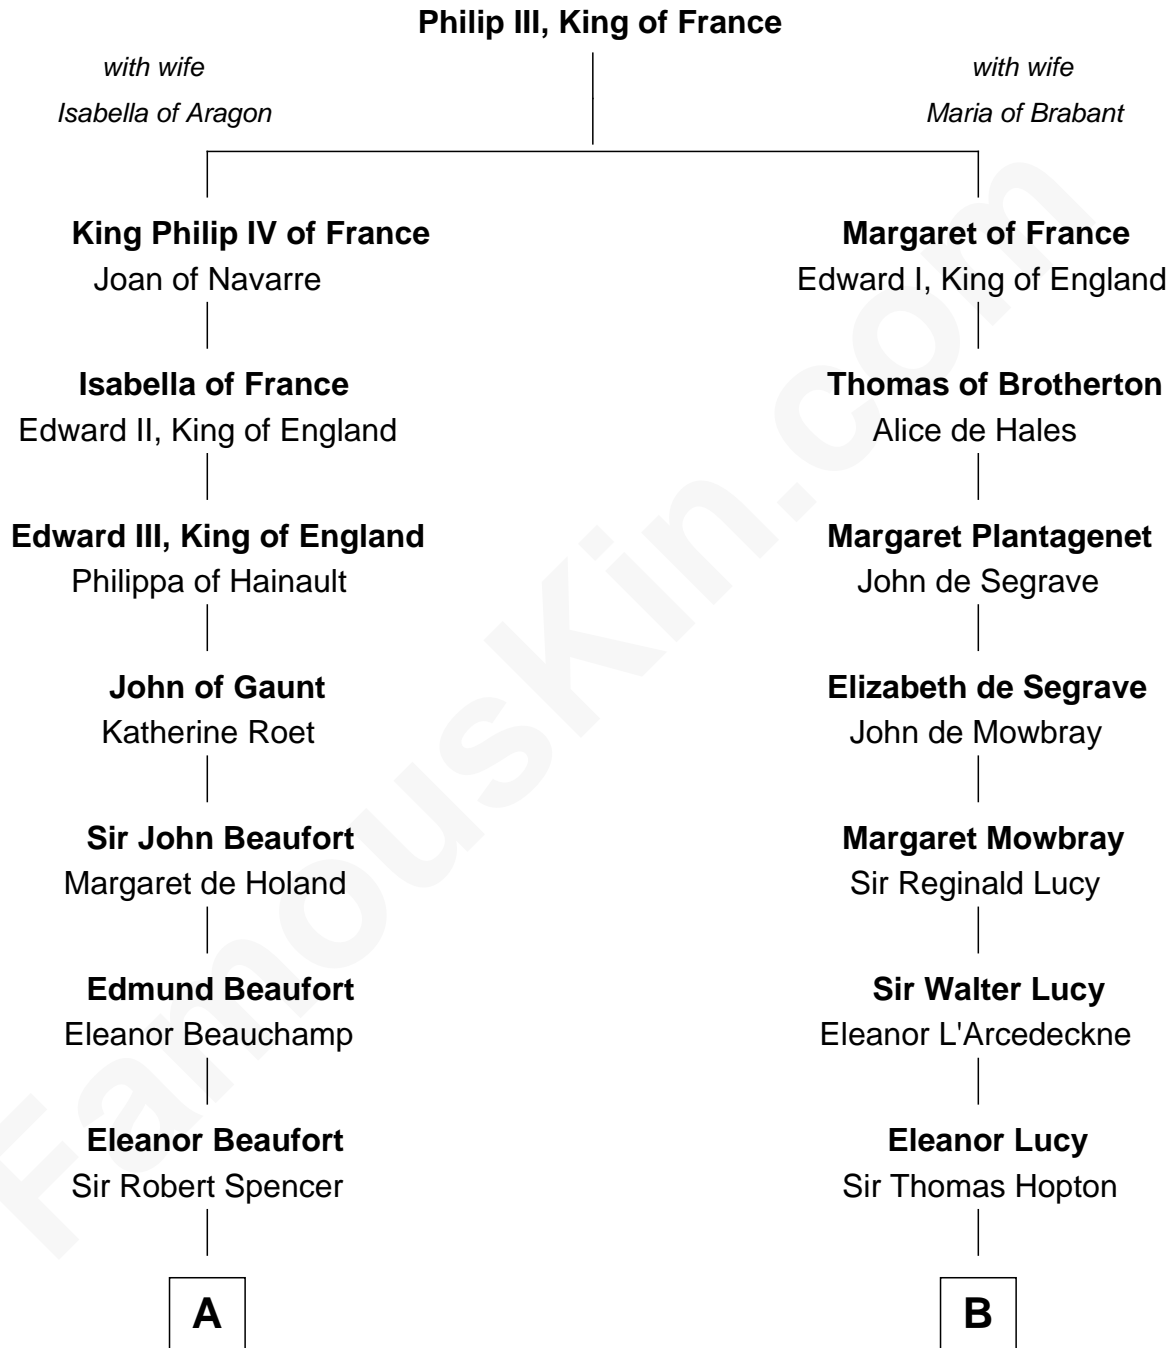

FamousKin.com

Relationship Chart of

Liz Claiborne

Fashion Designer and Founder of Liz Claiborne Inc.

21st cousin of

Marjorie Post

Founder of General Foods

C

William Charles Cole Claiborne

Clarisse Duralde

William Charles Cole Claiborne

Louise de Balathier

Fernand Claiborne

Marie Louise Villeré

Omer Villere Claiborne

Carolyn Louise Fenner