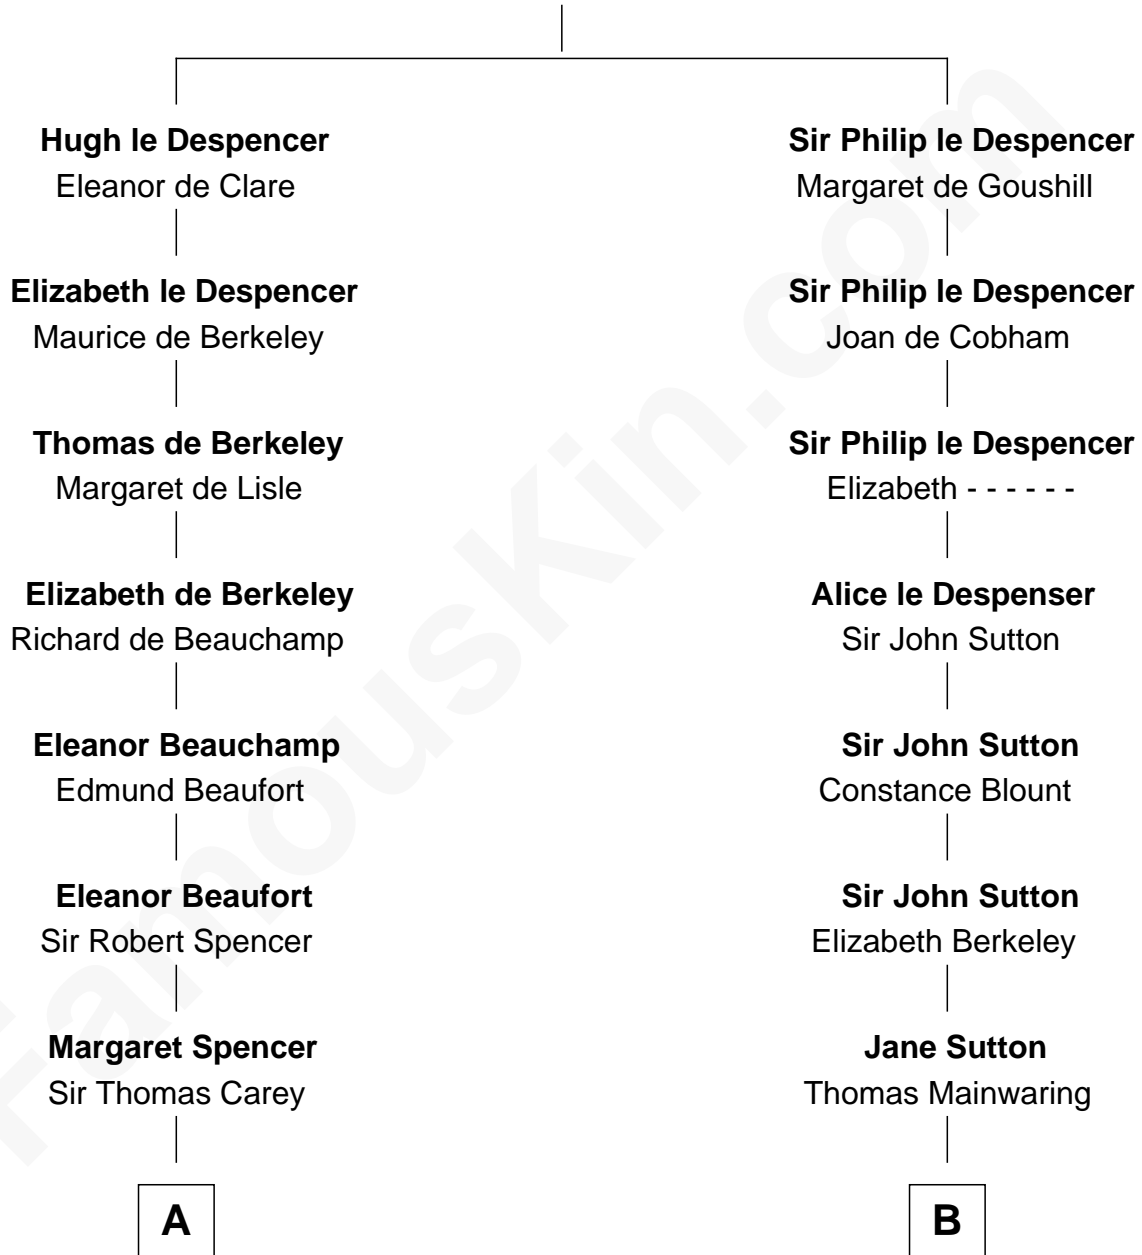

FamousKin.com

Relationship Chart of

Liz Claiborne

Fashion Designer and Founder of Liz Claiborne Inc.

18th cousin 2 times removed of

Marjorie Post

Founder of General Foods

Sir Hugh le Despencer
Isabella de Beauchamp

FamousKin.com