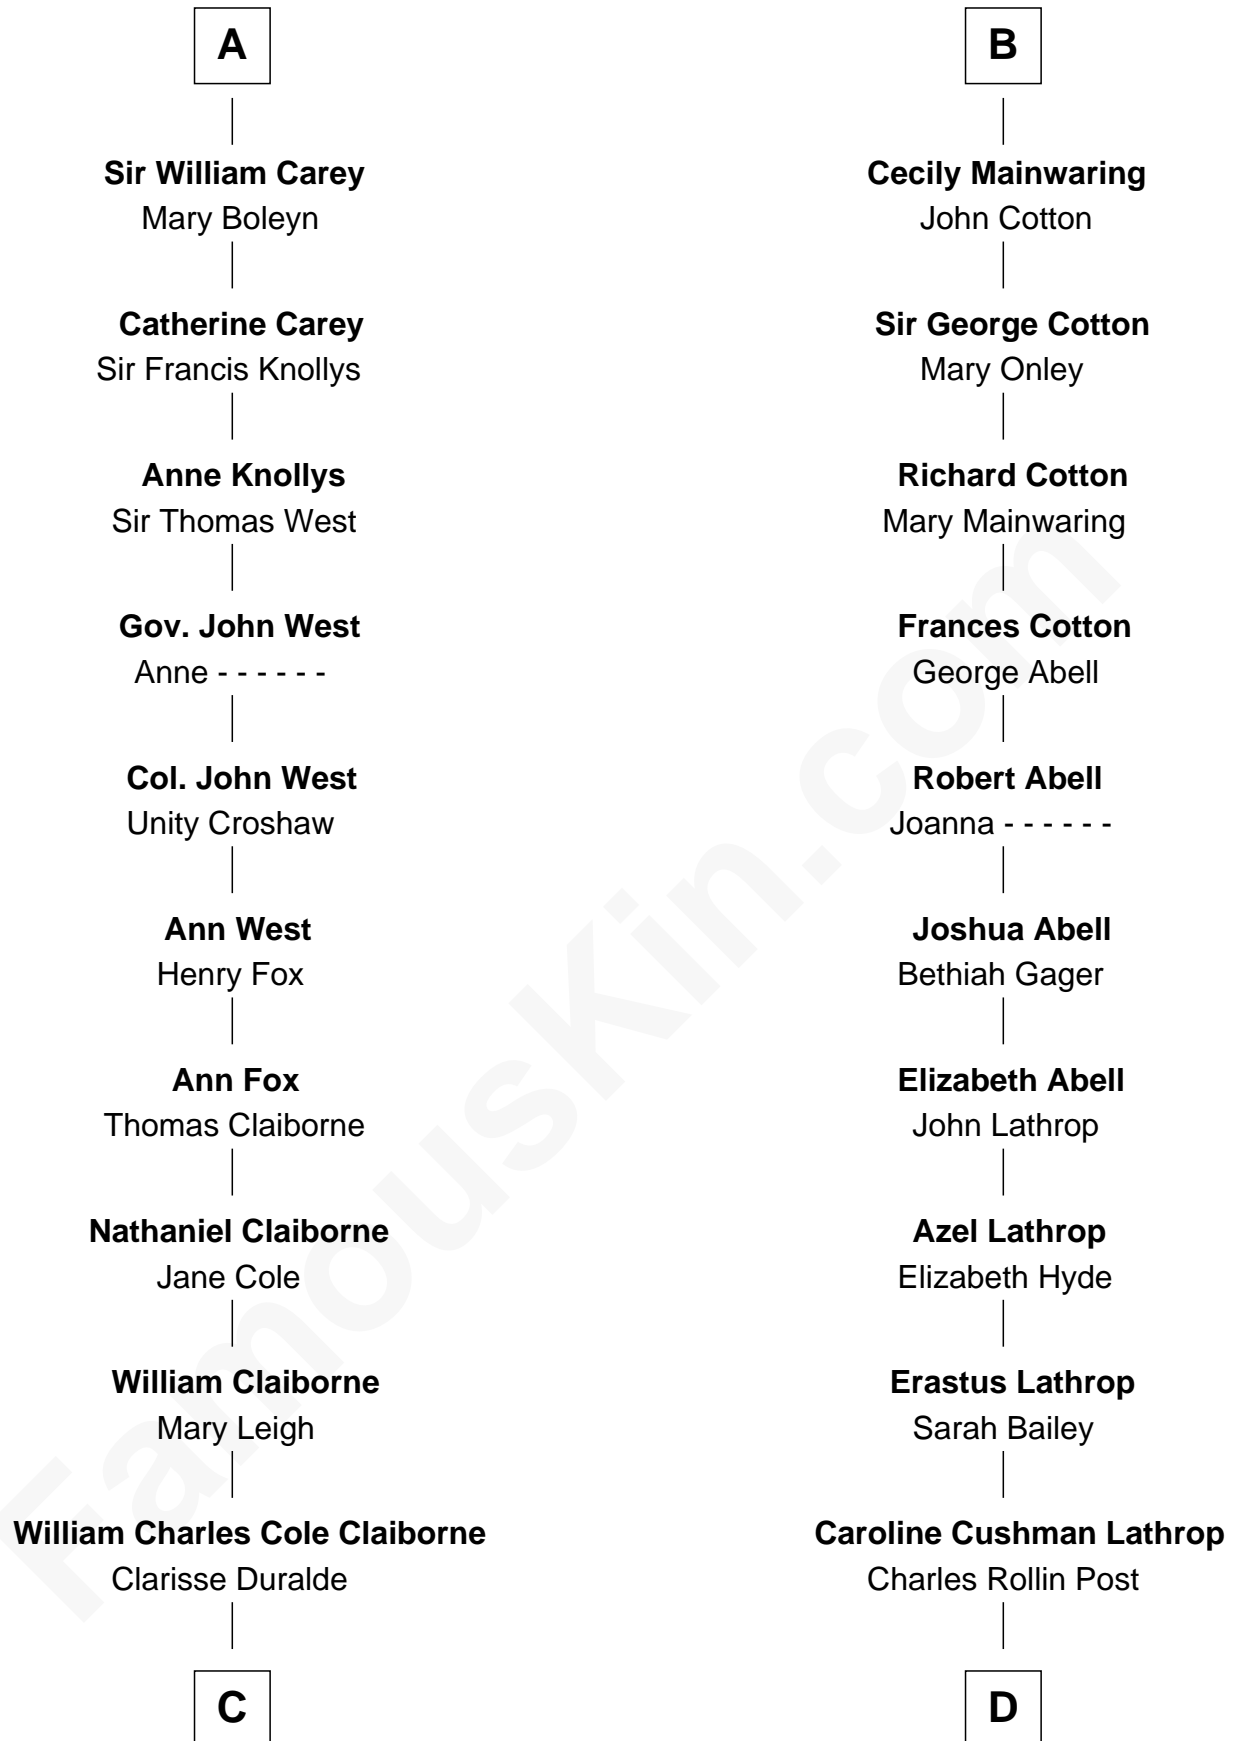

FamousKin.com

Relationship Chart of

Liz Claiborne

Fashion Designer and Founder of Liz Claiborne Inc.

18th cousin 2 times removed of

Marjorie Post

Founder of General Foods

Sir Hugh le Despencer
Isabella de Beauchamp

FamousKin.com