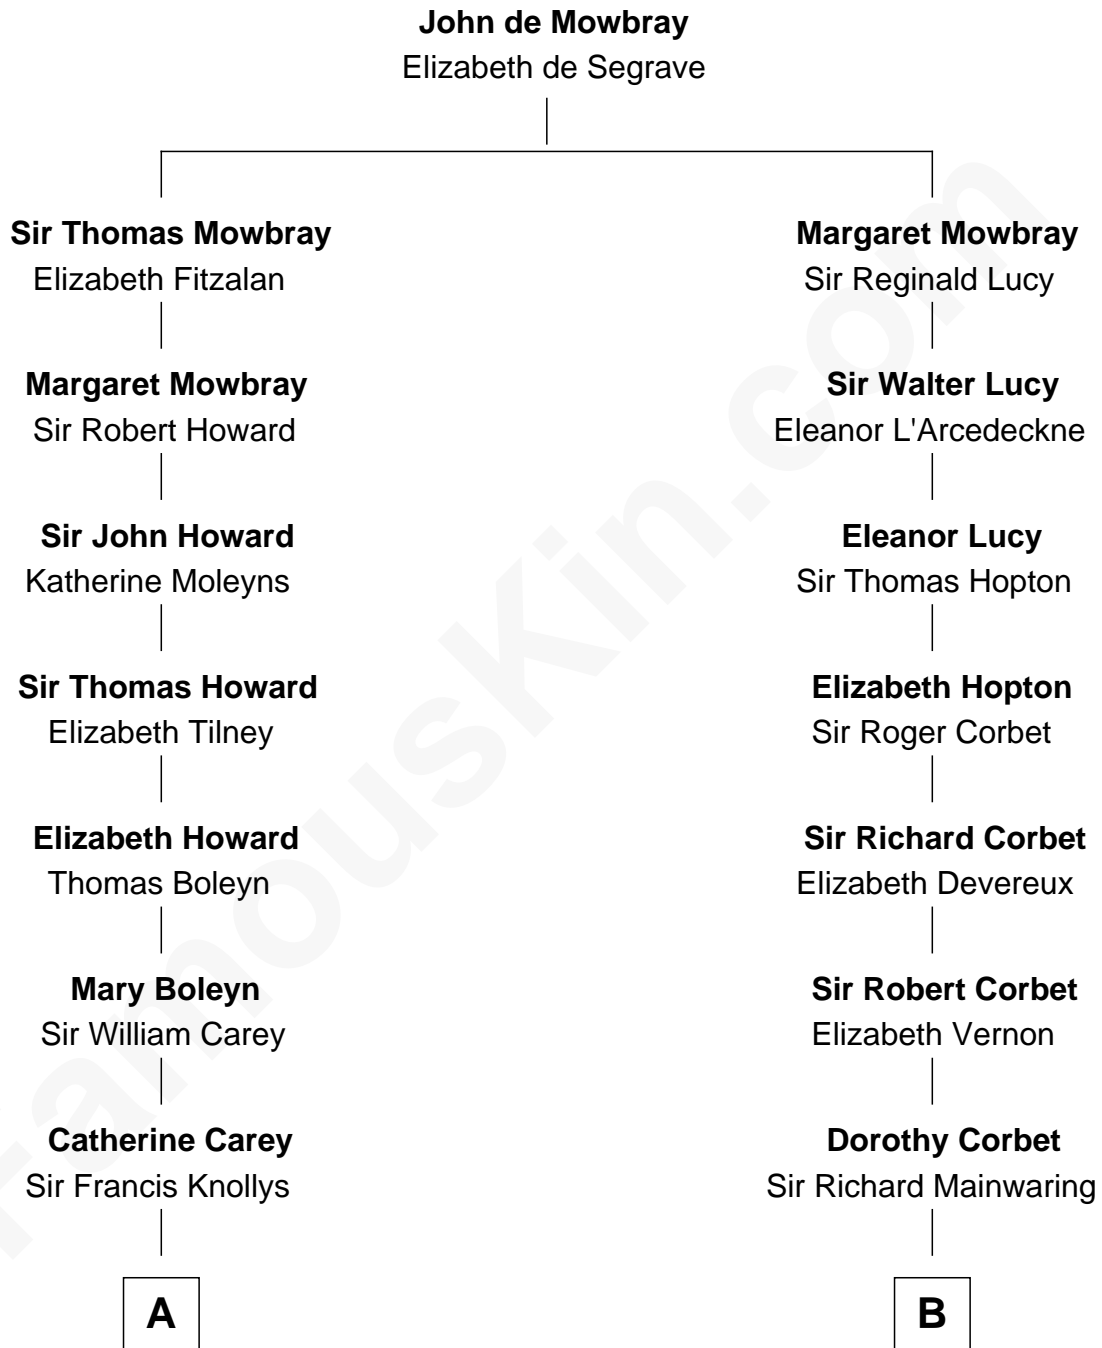

Marjorie Post

Founder of General Foods