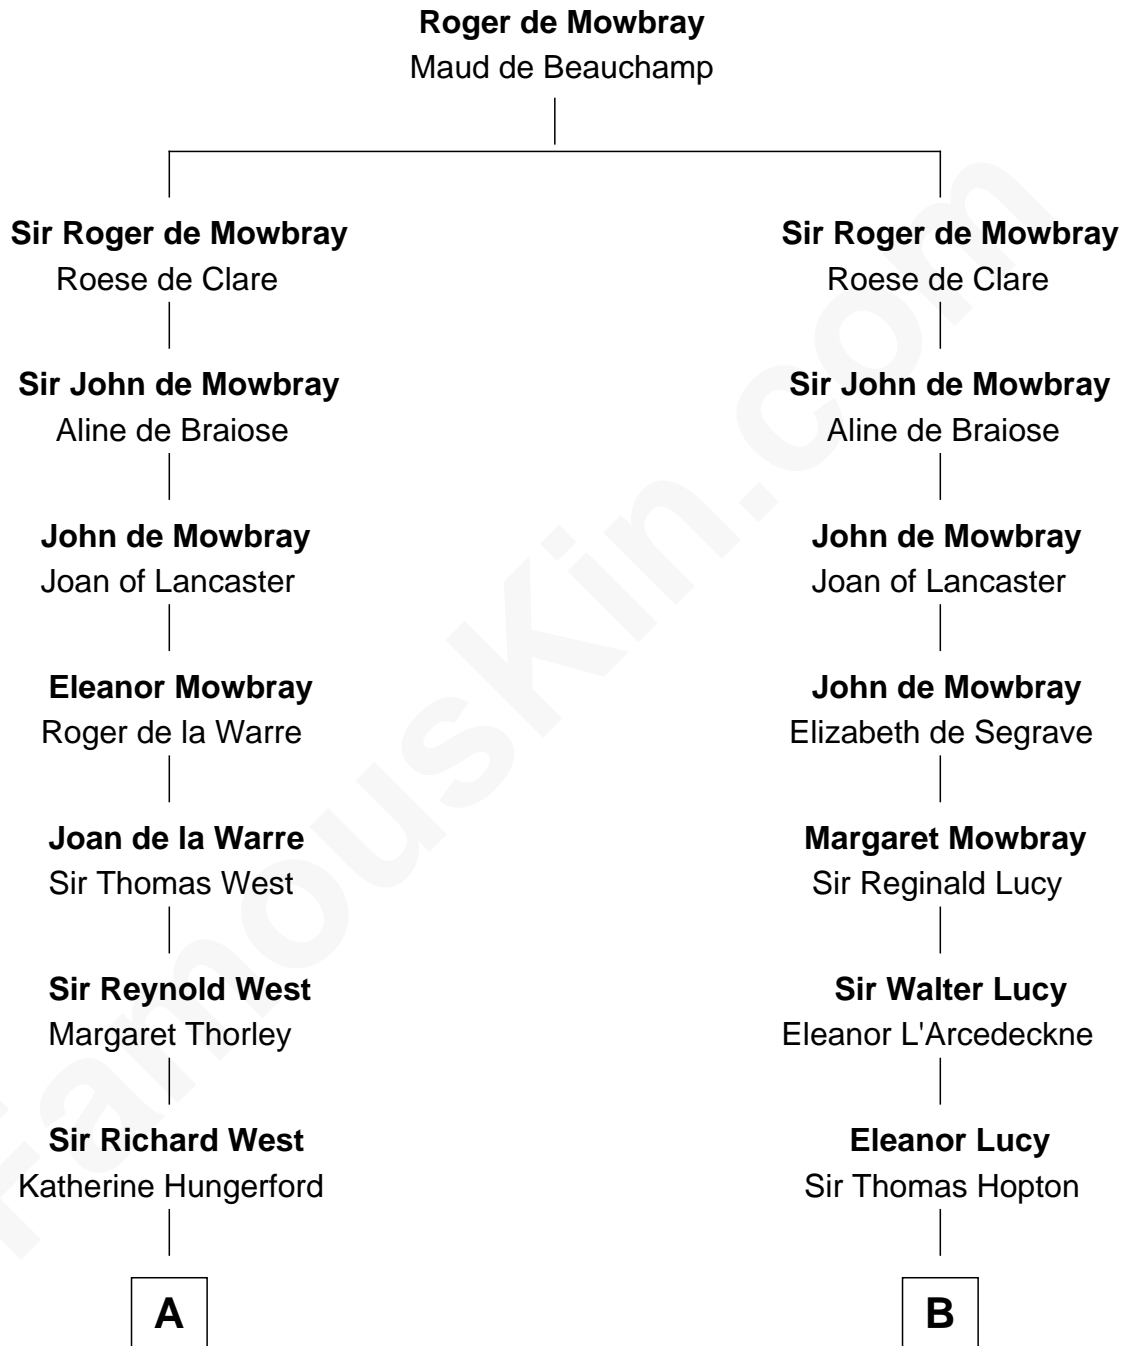

FamousKin.com Relationship Chart of

Liz Claiborne

Fashion Designer and Founder of Liz Claiborne Inc.

21st cousin of

Marjorie Post

Founder of General Foods

C

William Charles Cole Claiborne

Clarisse Duralde

William Charles Cole Claiborne

Louise de Balathier

Fernand Claiborne

Marie Louise Villeré

Omer Villere Claiborne

Carolyn Louise Fenner

Liz Claiborne