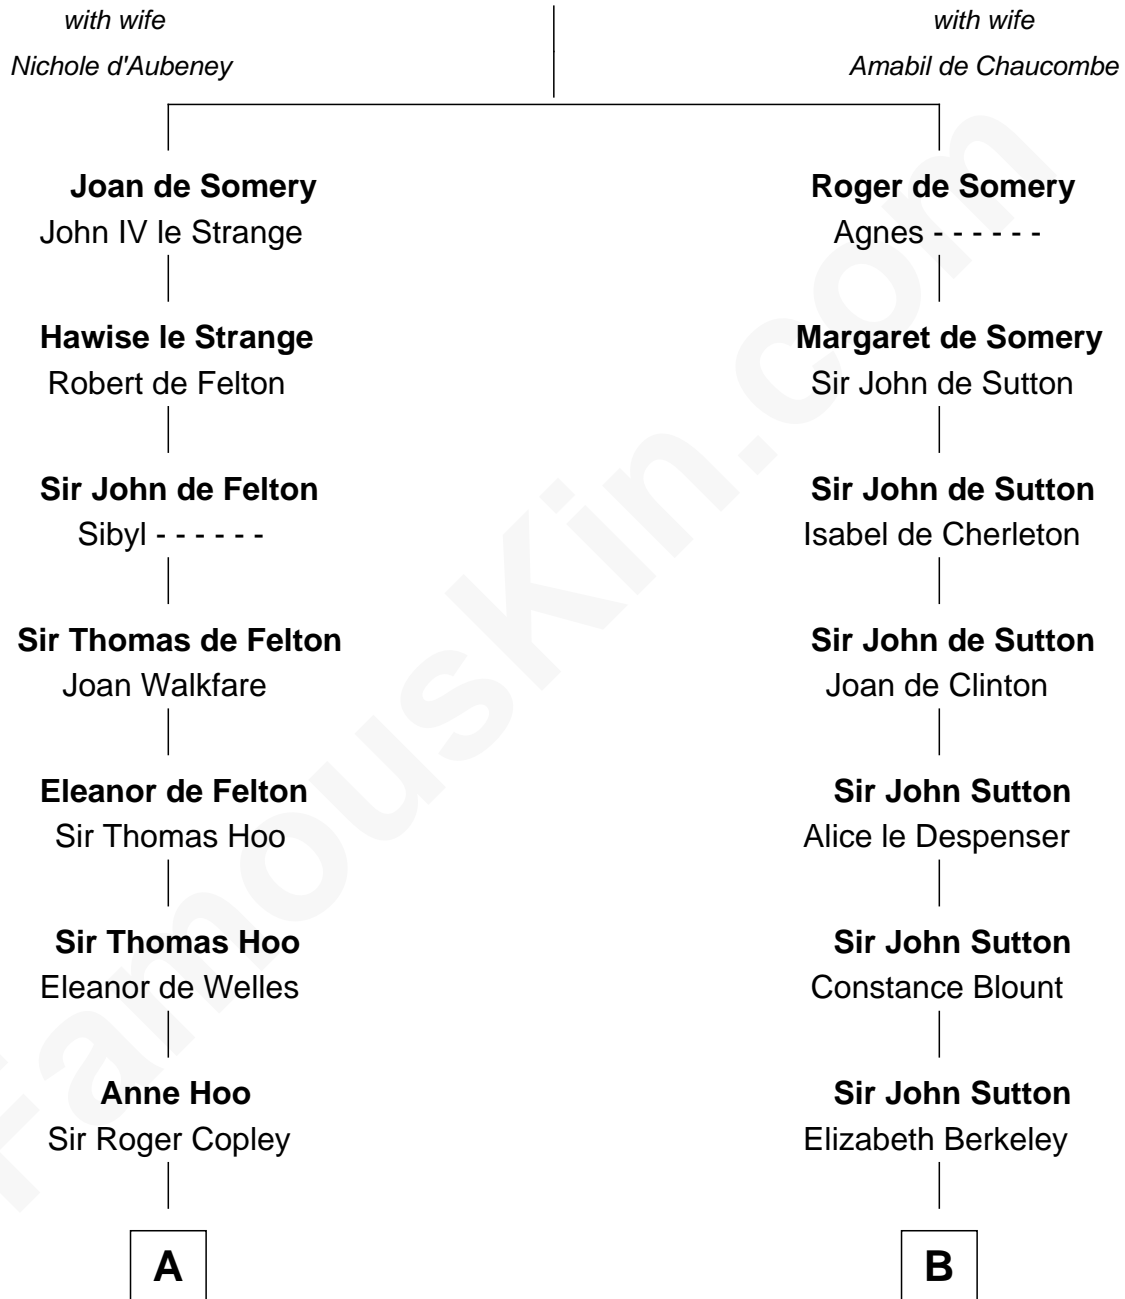

FamousKin.com

Relationship Chart of

Liz Claiborne

Fashion Designer and Founder of Liz Claiborne Inc.

18th cousin 3 times removed of

C. W. Post

Founder of Post Cereals

Sir Roger de Somery

C

William Charles Cole Claiborne

Clarisse Duralde

William Charles Cole Claiborne

Louise de Balathier

Fernand Claiborne

Marie Louise Villeré

Omer Villere Claiborne