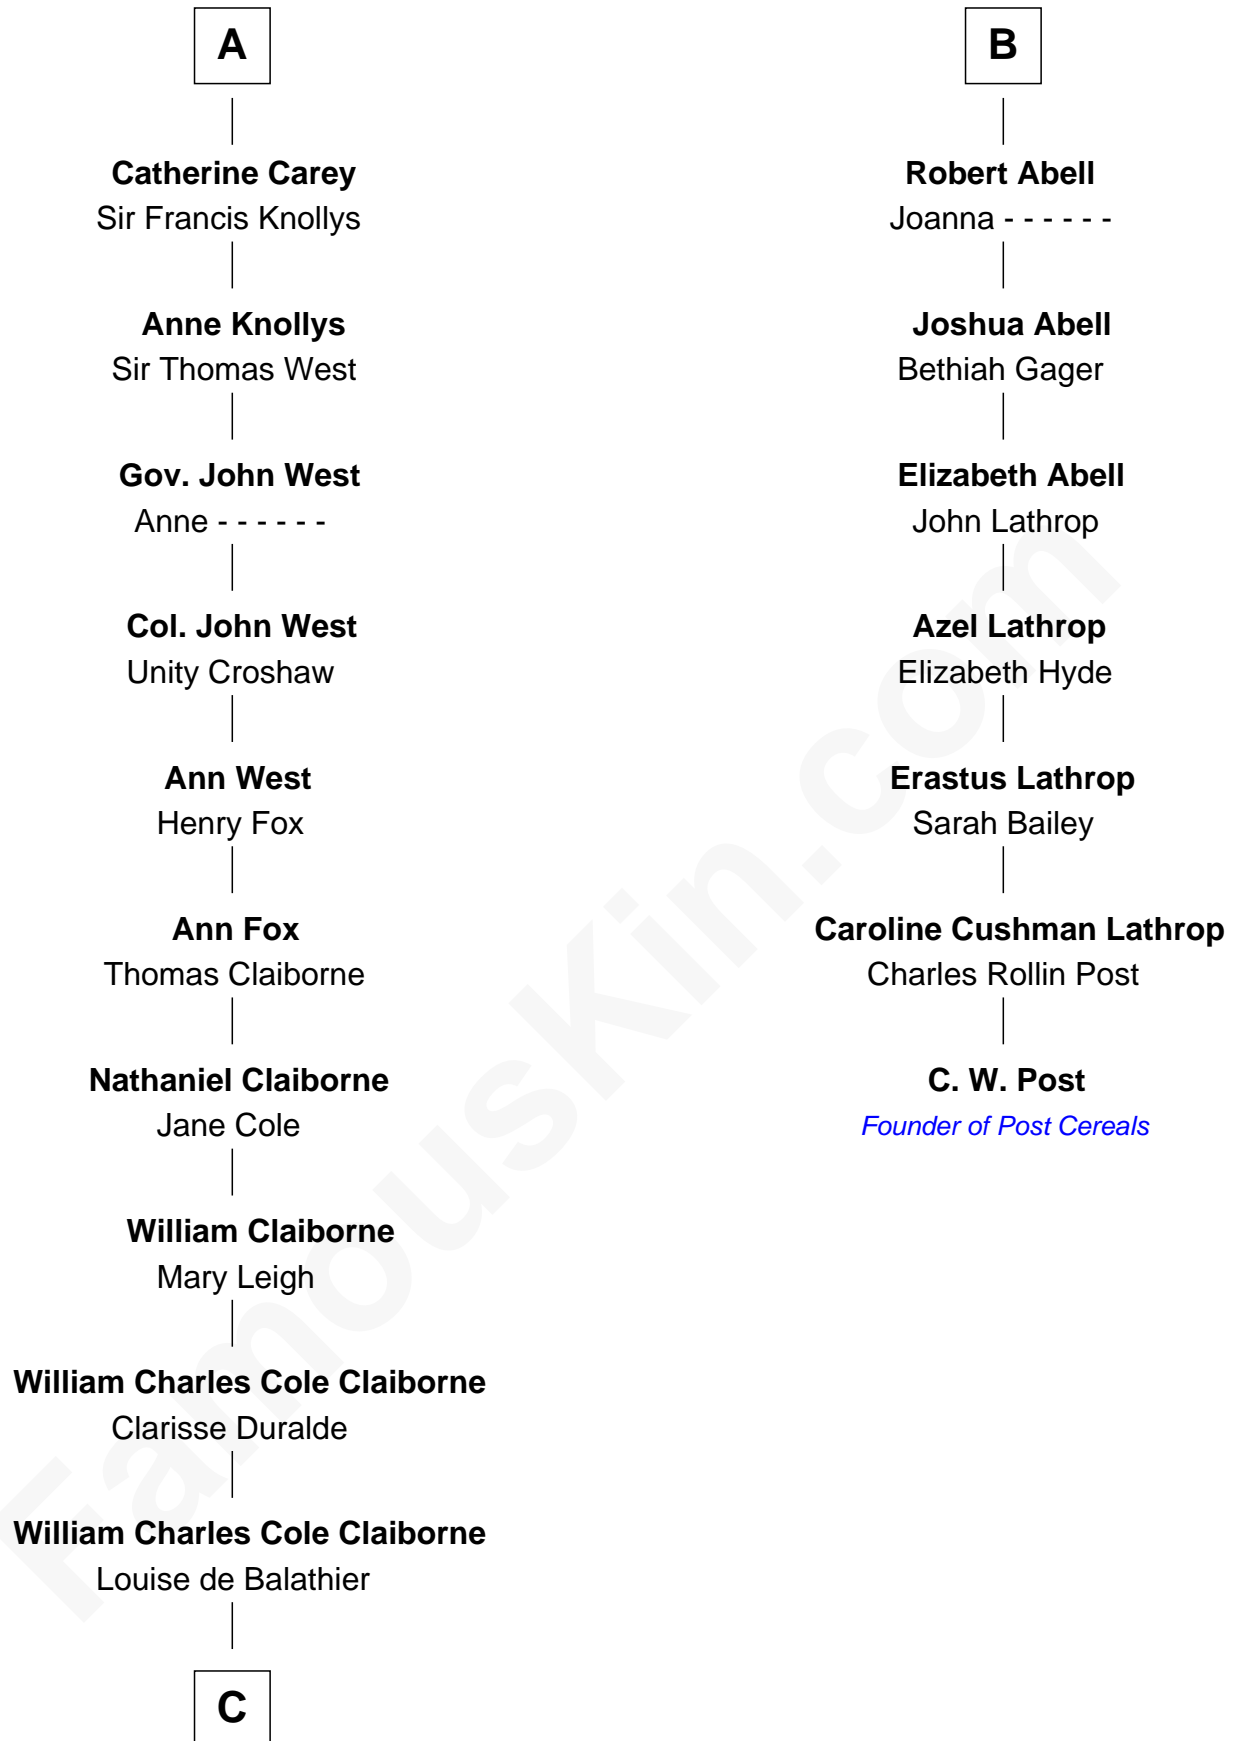

FamousKin.com

Relationship Chart of

Liz Claiborne

Fashion Designer and Founder of Liz Claiborne Inc.

13th cousin 6 times removed of

C. W. Post

Founder of Post Cereals

C

—
Fernand Claiborne
Marie Louise Villeré

—
Omer Villere Claiborne
Carolyn Louise Fenner

—
Liz Claiborne
Found of Liz Claiborne Inc.

FamousKin.com