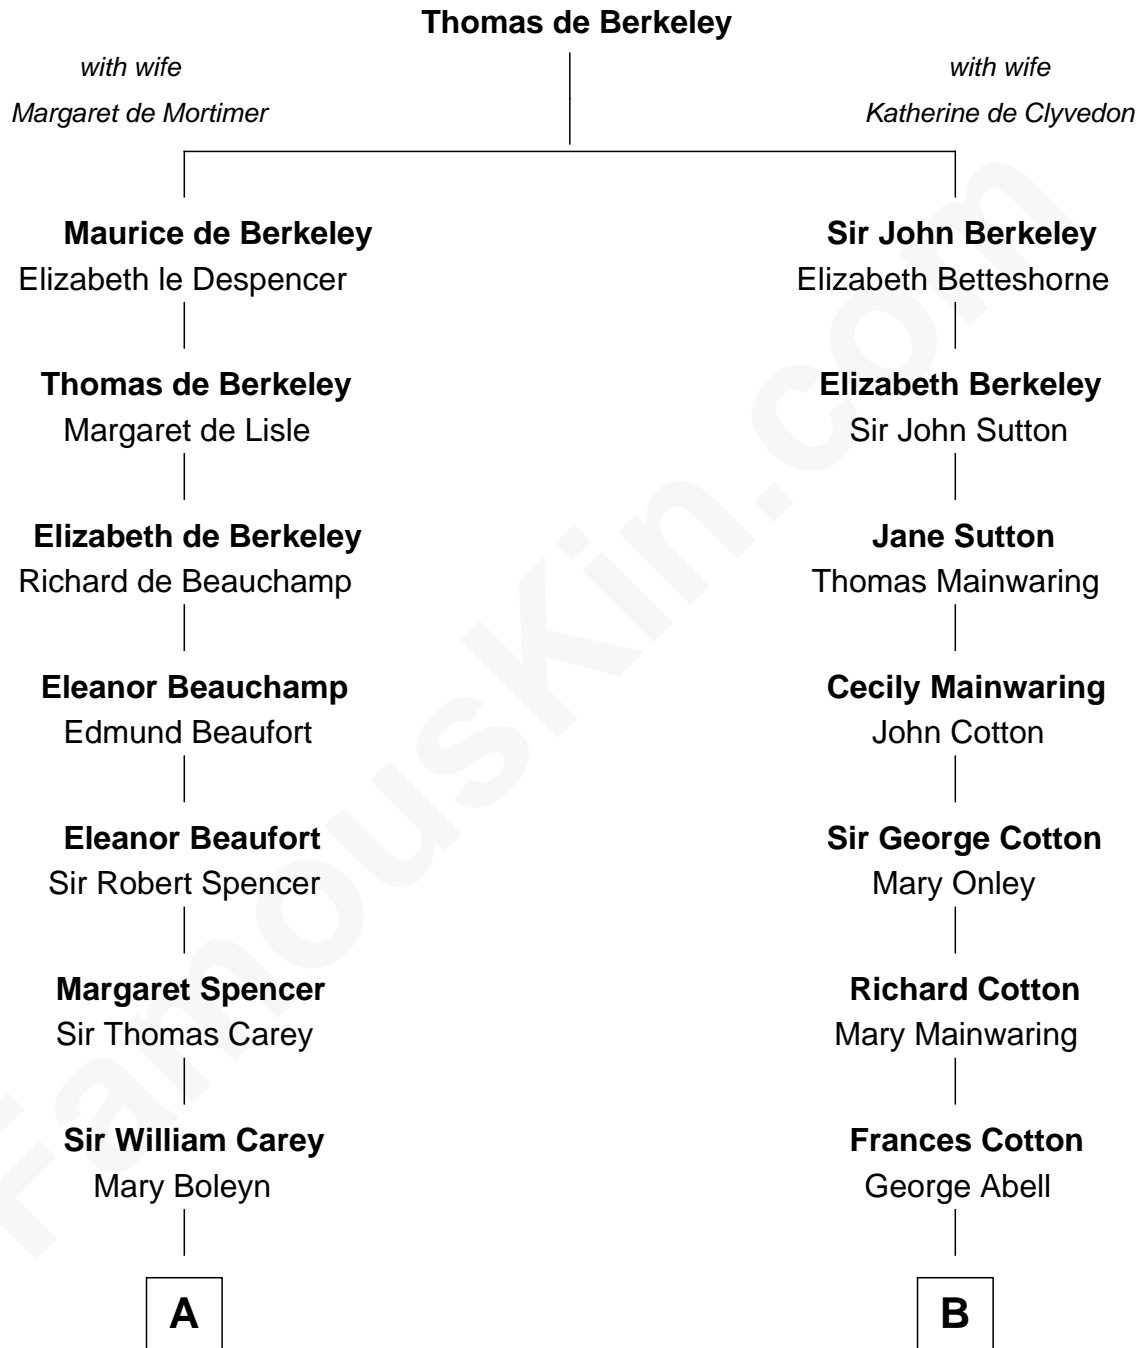

FamousKin.com

Relationship Chart of

Liz Claiborne

Fashion Designer and Founder of Liz Claiborne Inc.

13th cousin 6 times removed of

C. W. Post

Founder of Post Cereals

C

—
Fernand Claiborne
Marie Louise Villeré

—
Omer Villere Claiborne
Carolyn Louise Fenner

—
Liz Claiborne
Found of Liz Claiborne Inc.

FamousKin.com