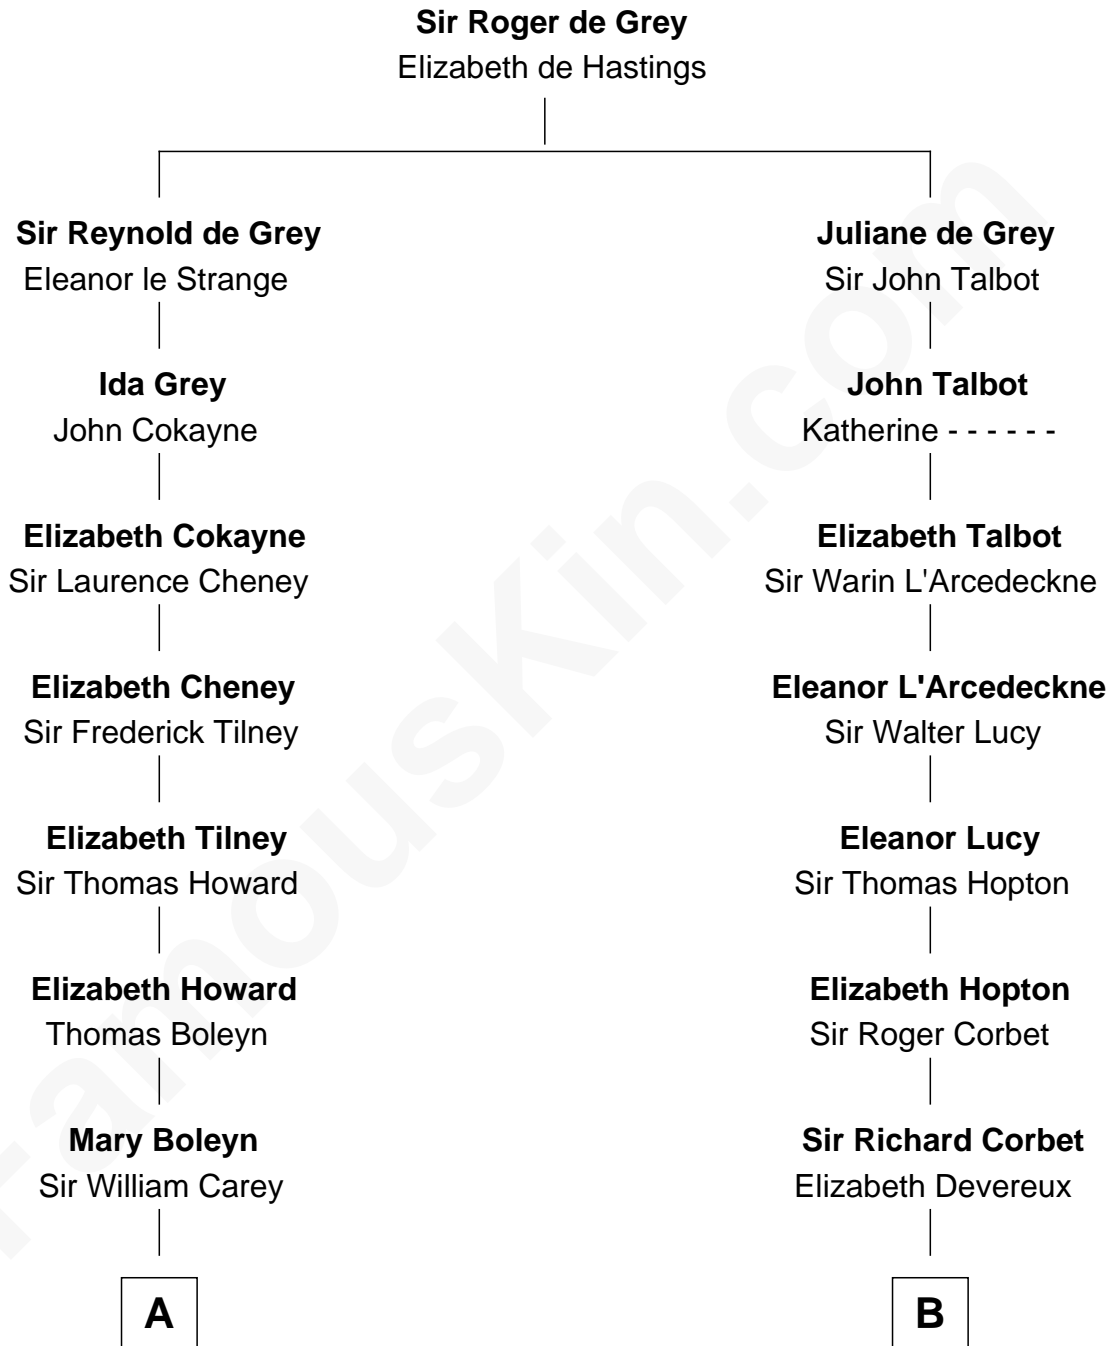

FamousKin.com

Relationship Chart of

Liz Claiborne

Fashion Designer and Founder of Liz Claiborne Inc.

18th cousin 1 time removed of

C. W. Post

Founder of Post Cereals

FamousKin.com