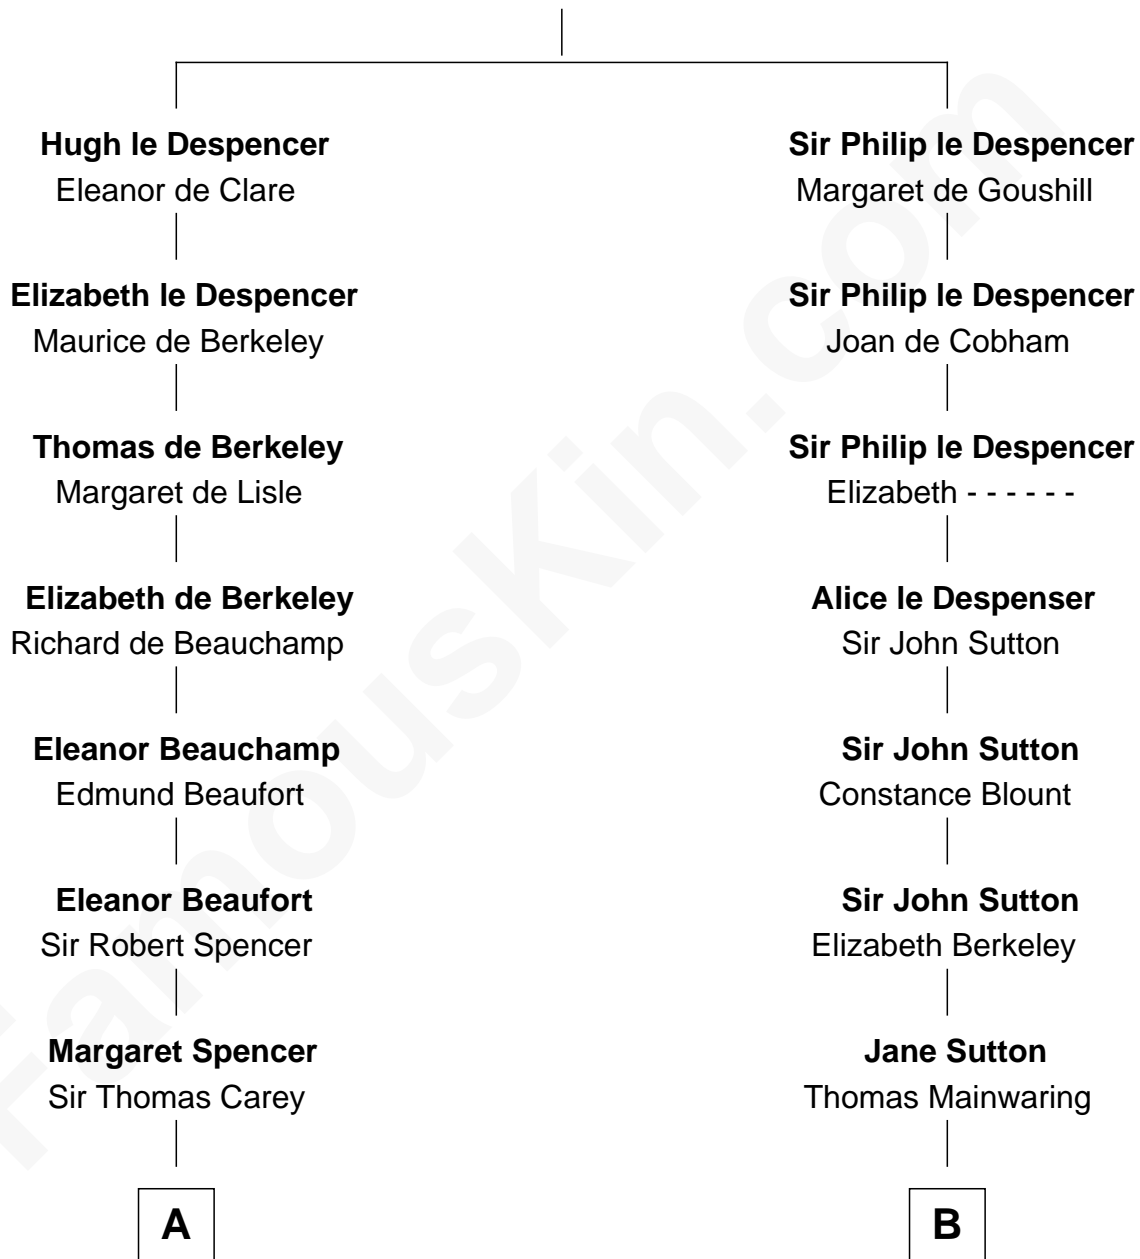

FamousKin.com

Relationship Chart of

Liz Claiborne

Fashion Designer and Founder of Liz Claiborne Inc.

17th cousin 3 times removed of

C. W. Post

Founder of Post Cereals

Sir Hugh le Despencer
Isabella de Beauchamp

C

William Charles Cole Claiborne

Louise de Balathier

Fernand Claiborne

Marie Louise Villeré

Omer Villere Claiborne

Carolyn Louise Fenner

Liz Claiborne

Found of Liz Claiborne Inc.

FamousKin.com