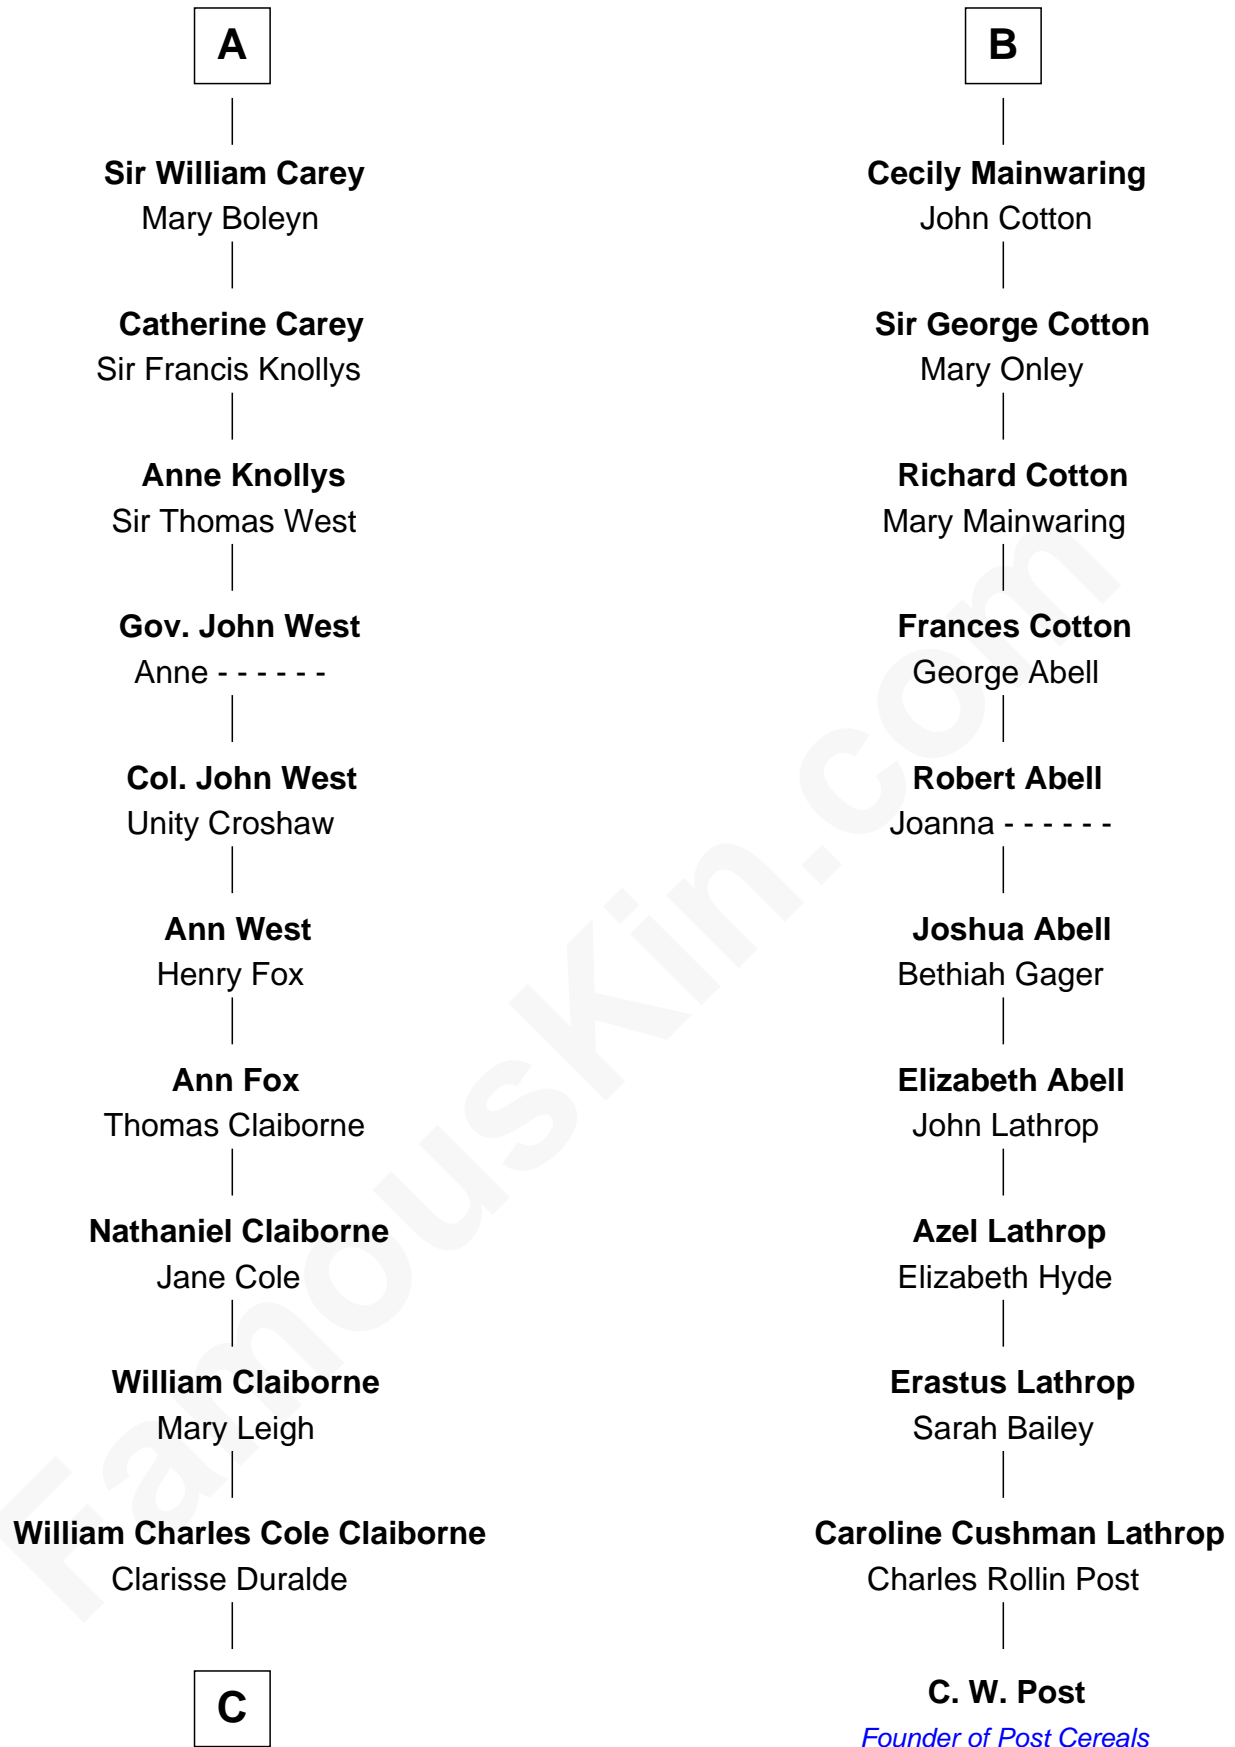

FamousKin.com

Relationship Chart of

Liz Claiborne

Fashion Designer and Founder of Liz Claiborne Inc.

17th cousin 3 times removed of

C. W. Post

Founder of Post Cereals

Sir Hugh le Despencer
Isabella de Beauchamp

C

William Charles Cole Claiborne

Louise de Balathier

Fernand Claiborne

Marie Louise Villeré

Omer Villere Claiborne

Carolyn Louise Fenner

Liz Claiborne

Found of Liz Claiborne Inc.

FamousKin.com