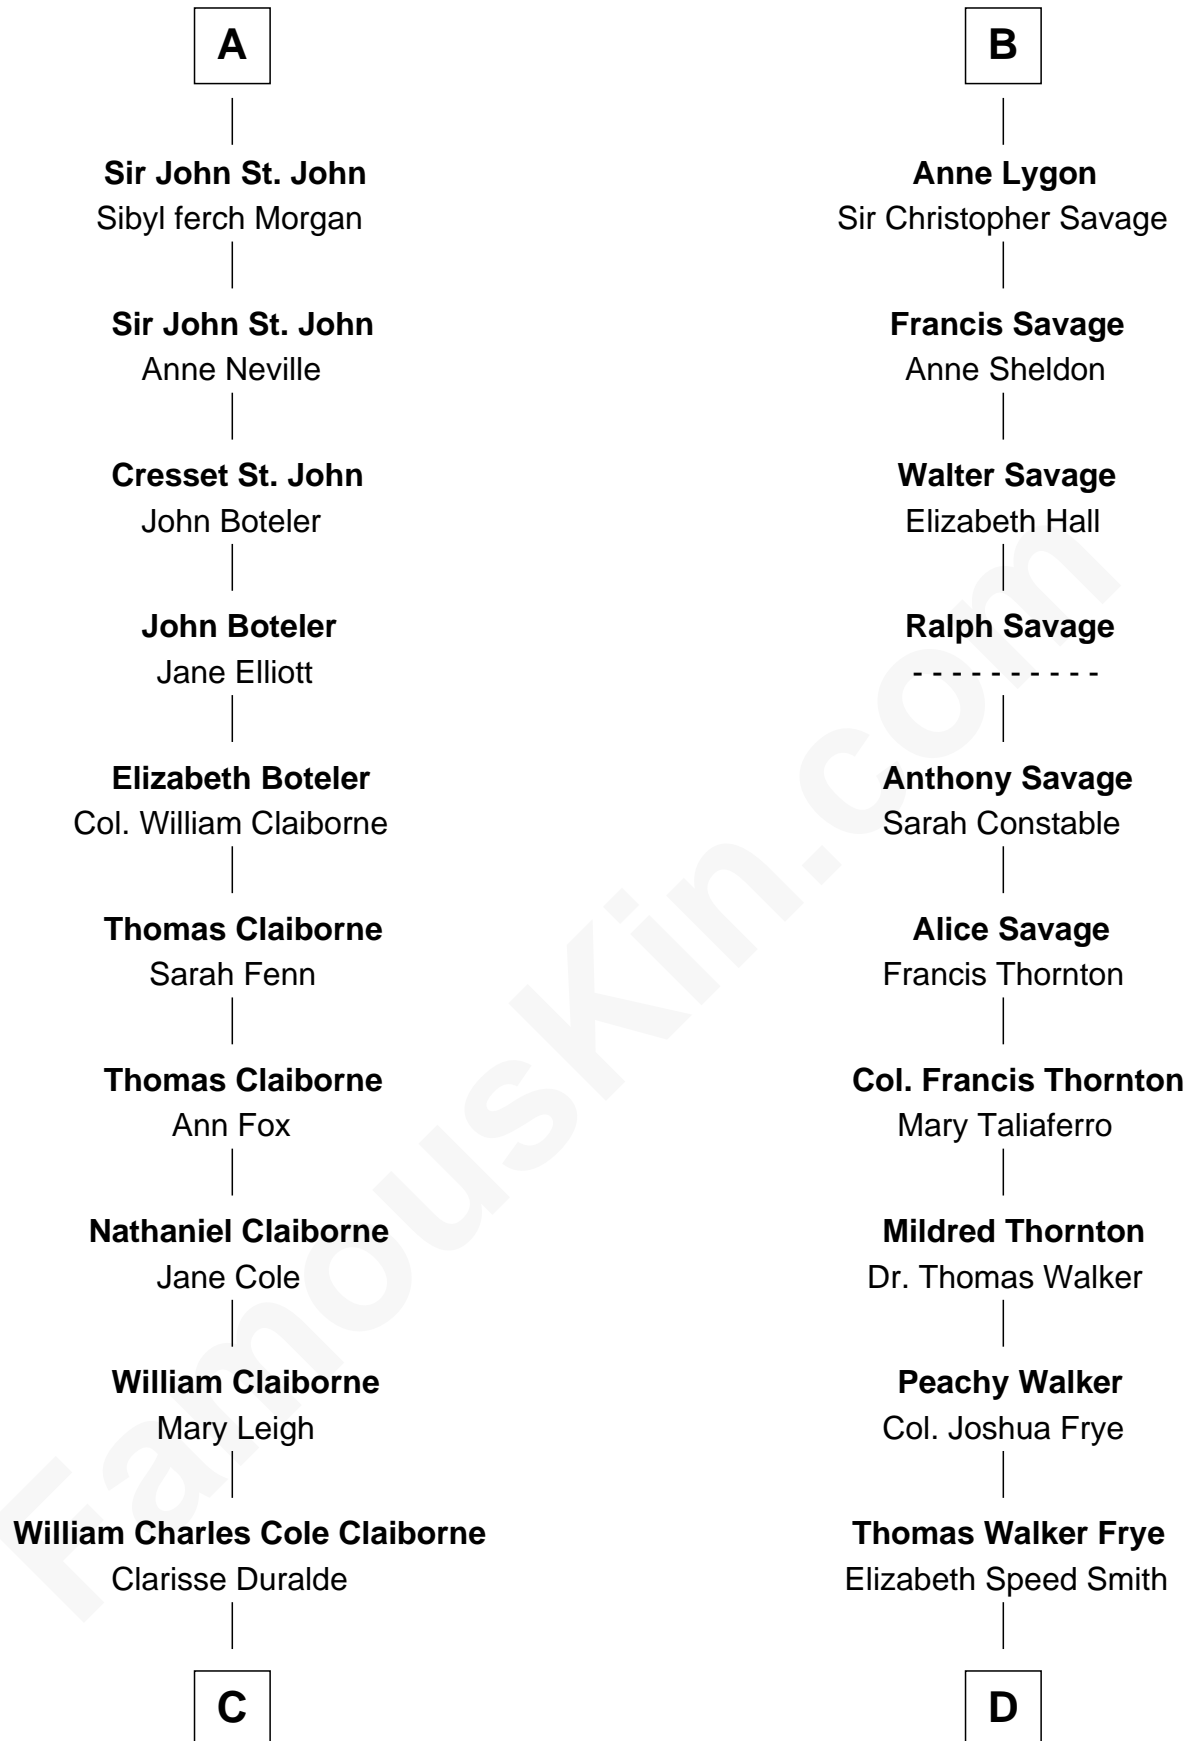

FamousKin.com

Relationship Chart of

Liz Claiborne

Fashion Designer and Founder of Liz Claiborne Inc.

20th cousin 1 time removed of

Adlai Stevenson III
U.S. Senator from Illinois

Sir Walter de Beauchamp
Alice de Tony

C

William Charles Cole Claiborne

Louise de Balathier

Fernand Claiborne

Marie Louise Villeré

Omer Villere Claiborne

Carolyn Louise Fenner

Liz Claiborne