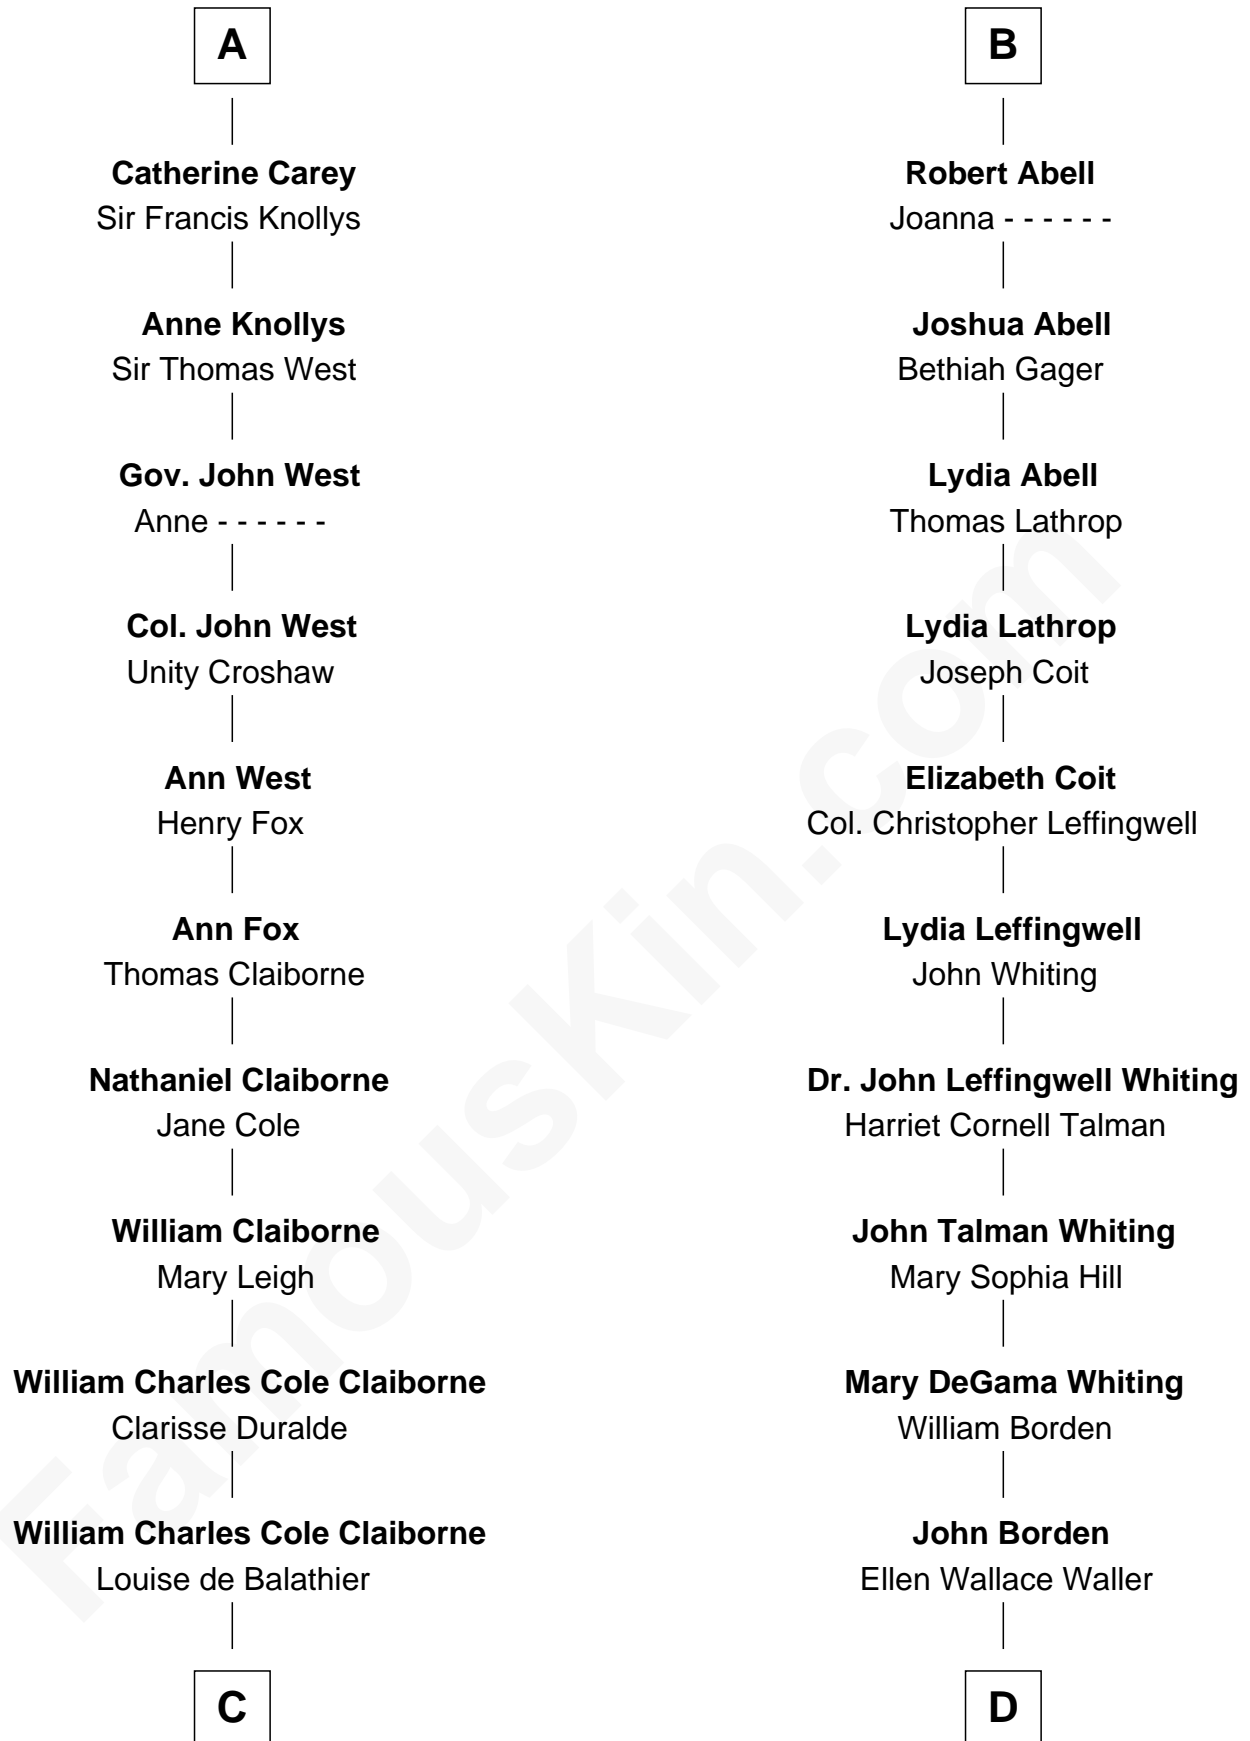

FamousKin.com

Relationship Chart of

Liz Claiborne

Fashion Designer and Founder of Liz Claiborne Inc.

18th cousin 1 time removed of

Adlai Stevenson III
U.S. Senator from Illinois

C

Fernand Claiborne
Marie Louise Villeré

Omer Villere Claiborne
Carolyn Louise Fenner

Liz Claiborne
Found of Liz Claiborne Inc.

D

Ellen Borden
Adlai Ewing Stevenson

Adlai Stevenson III
U.S. Senator from Illinois

FamousKin.com