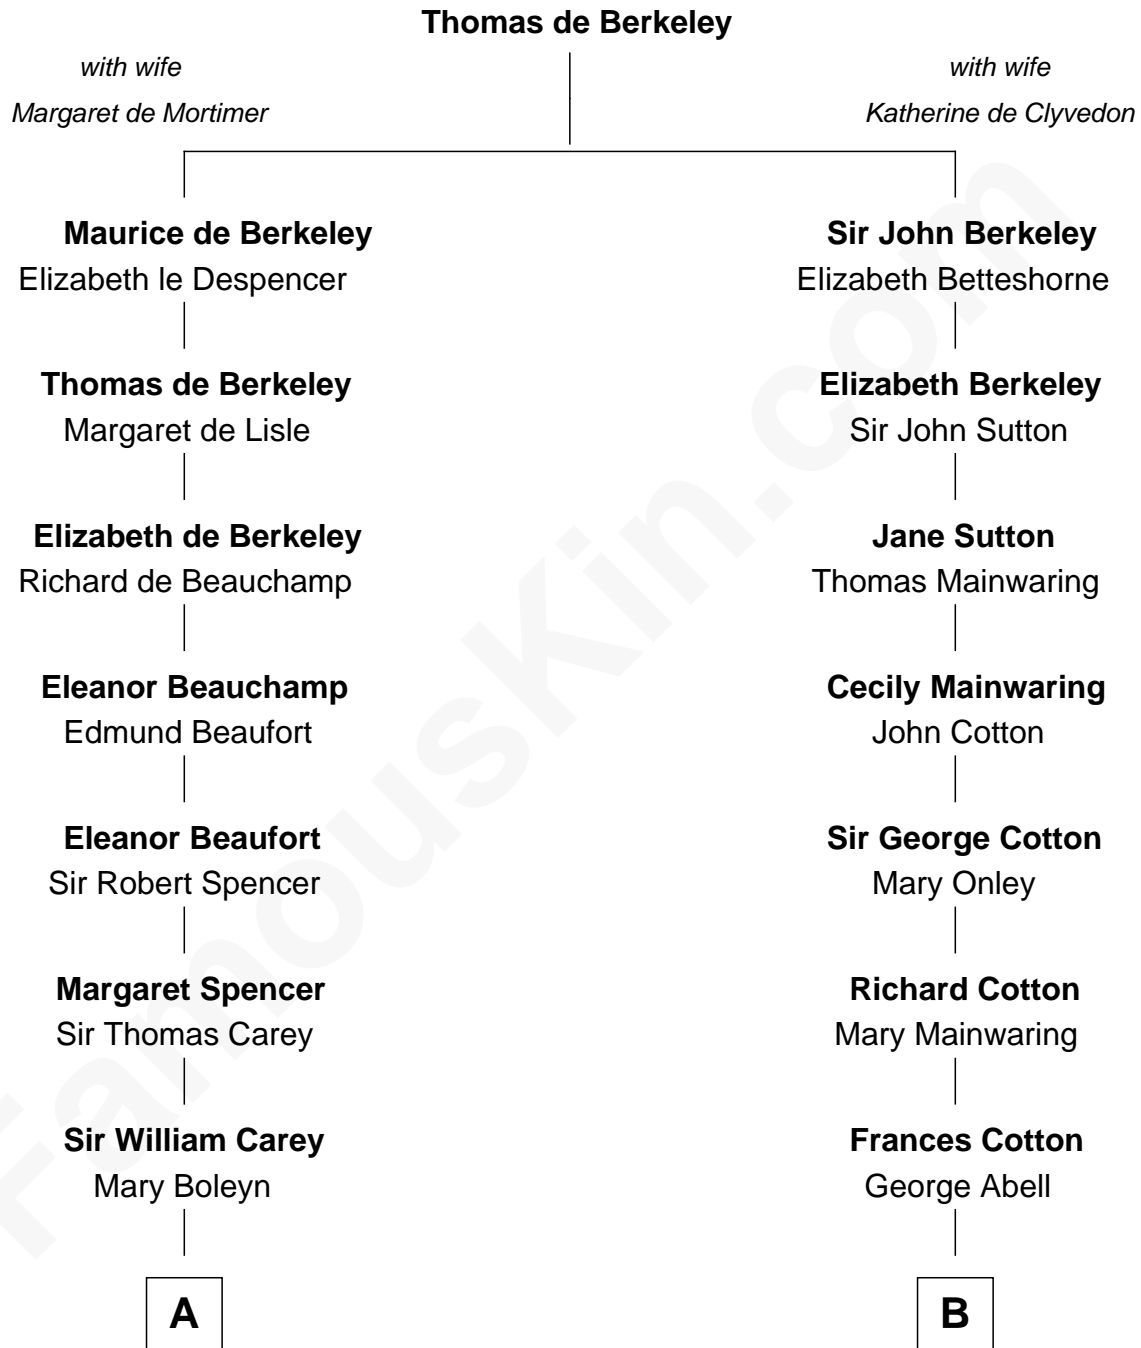

FamousKin.com

Relationship Chart of

Liz Claiborne

Fashion Designer and Founder of Liz Claiborne Inc.

18th cousin 1 time removed of

Adlai Stevenson III
U.S. Senator from Illinois

C

Fernand Claiborne
Marie Louise Villeré

Omer Villere Claiborne
Carolyn Louise Fenner

Liz Claiborne
Found of Liz Claiborne Inc.

D

Ellen Borden
Adlai Ewing Stevenson

Adlai Stevenson III
U.S. Senator from Illinois

FamousKin.com