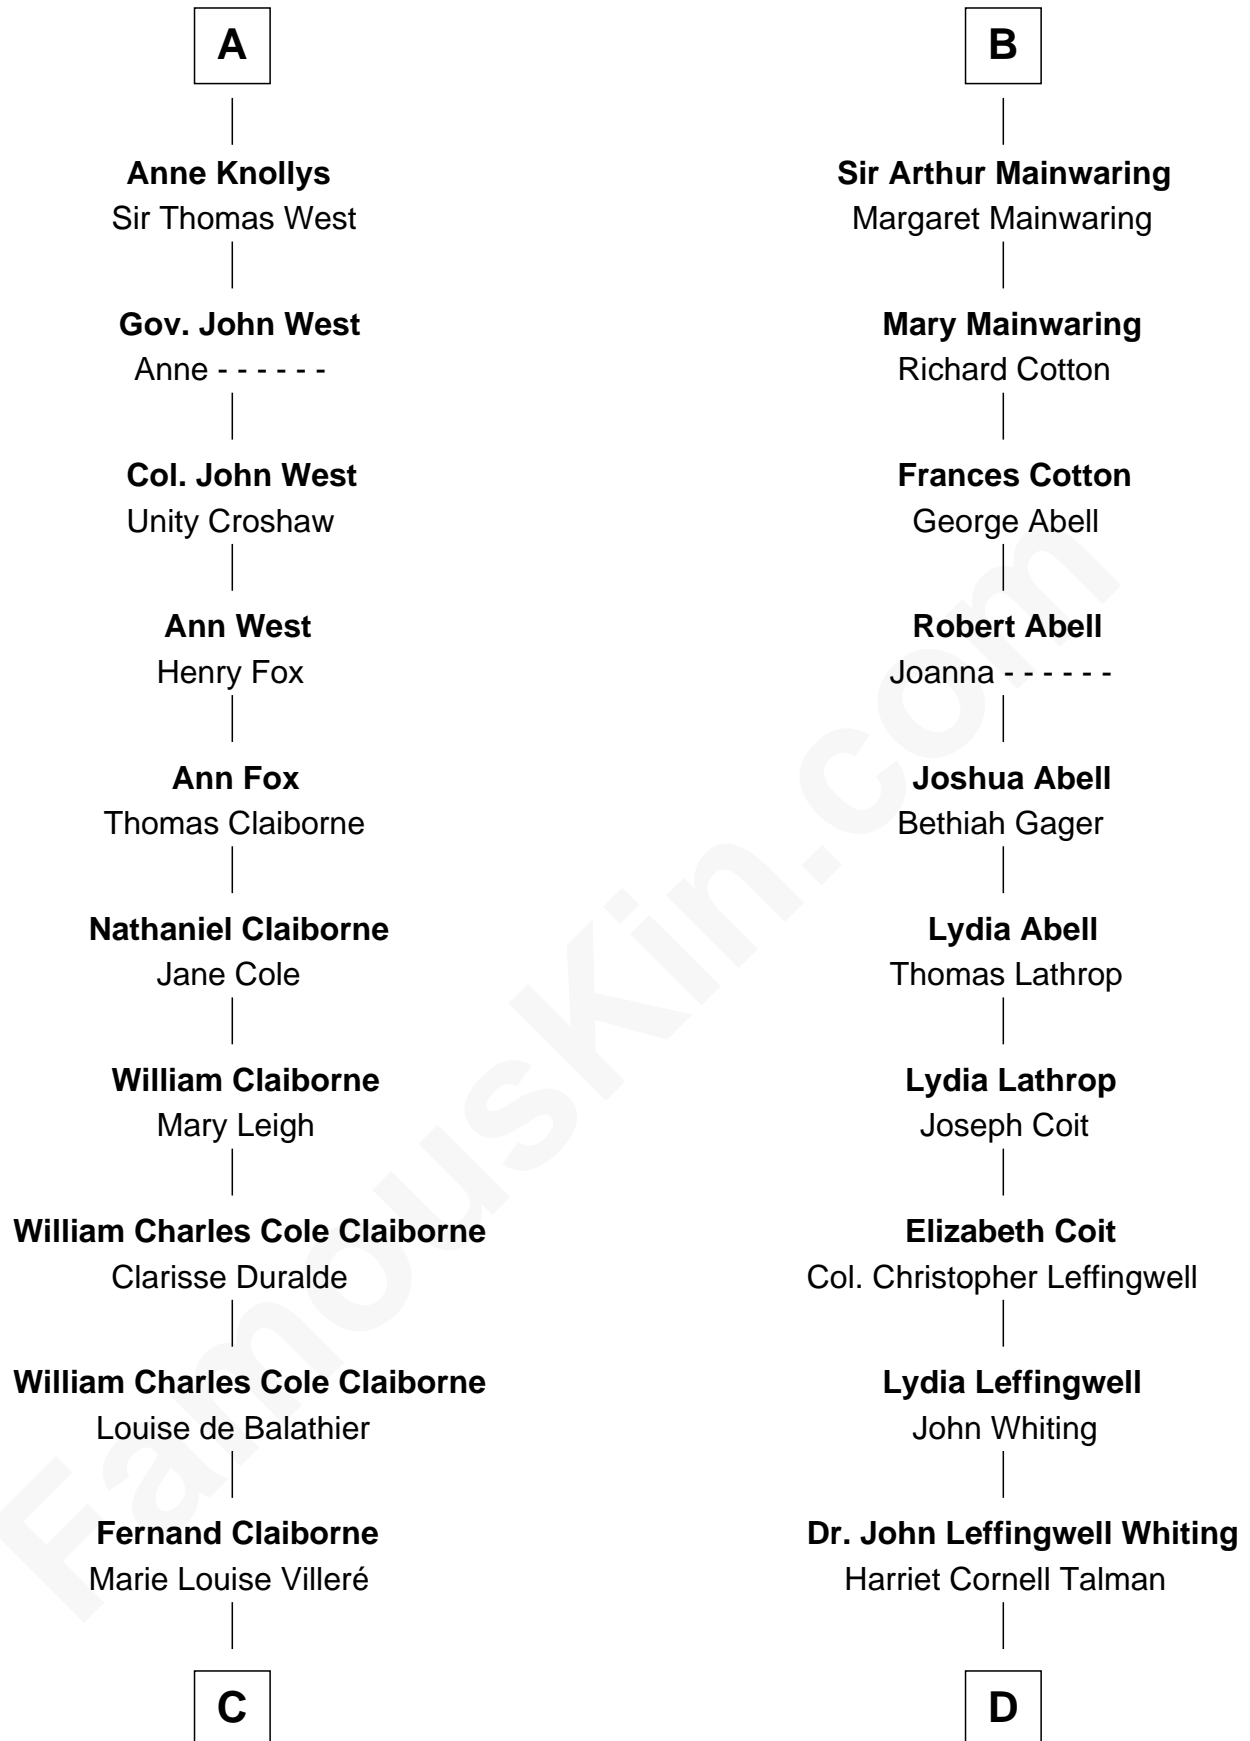

FamousKin.com

Relationship Chart of

Liz Claiborne

Fashion Designer and Founder of Liz Claiborne Inc.

18th cousin 3 times removed of

Adlai Stevenson III
U.S. Senator from Illinois

C

Omer Villere Claiborne

Carolyn Louise Fenner

Liz Claiborne

Found of Liz Claiborne Inc.

D

John Talman Whiting

Mary Sophia Hill

Mary DeGama Whiting

William Borden