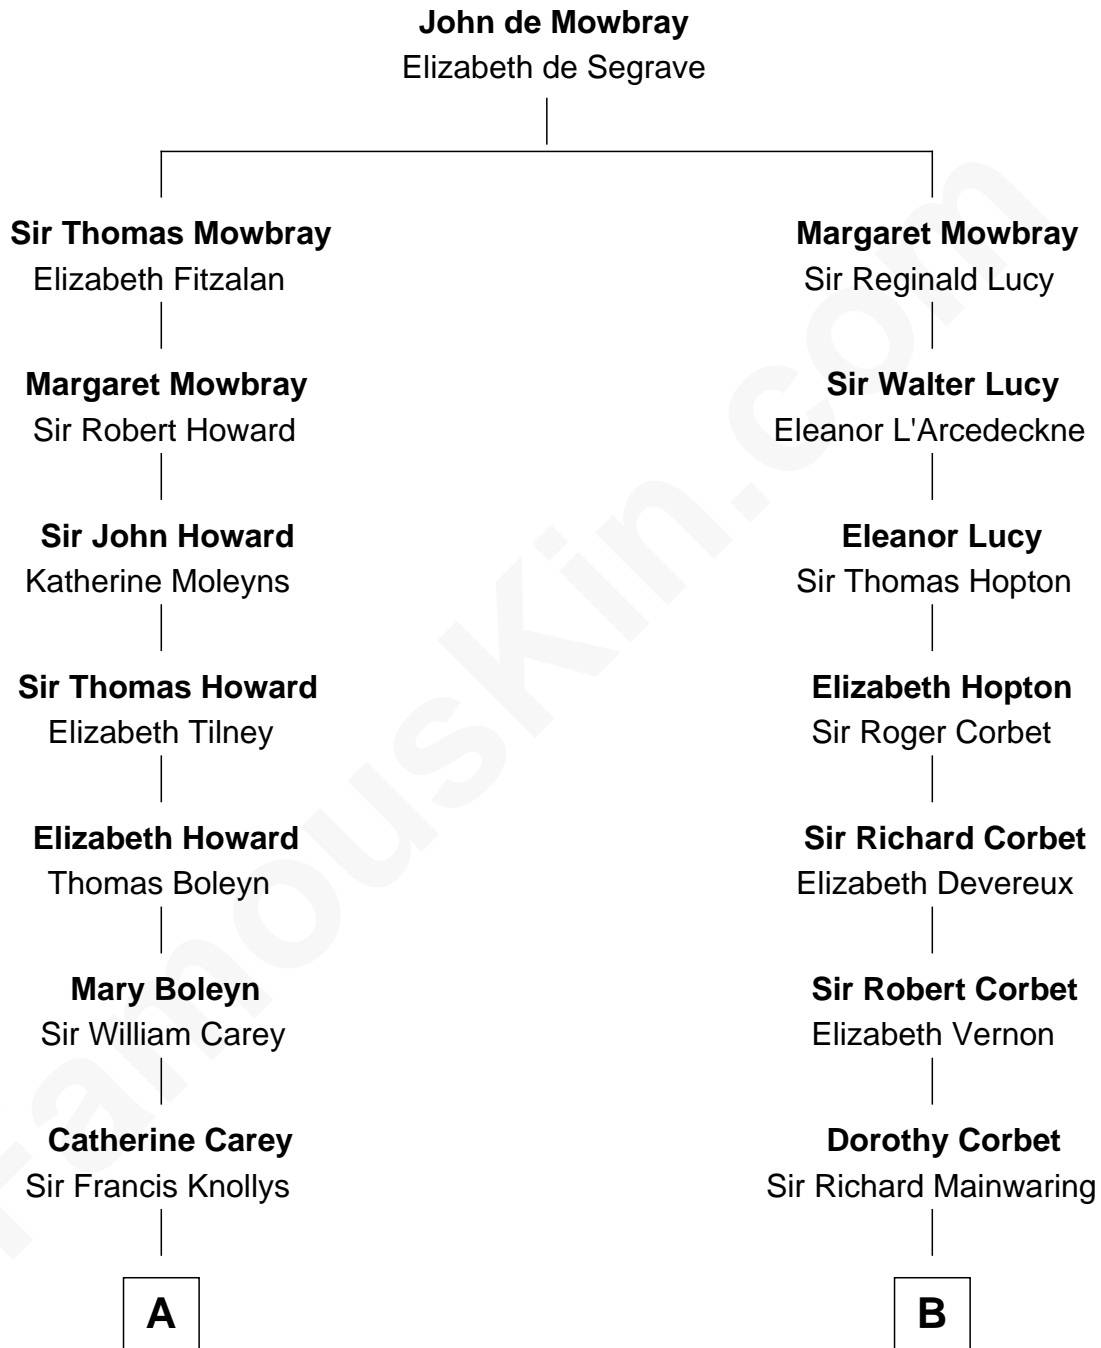

FamousKin.com

Relationship Chart of

Liz Claiborne

Fashion Designer and Founder of Liz Claiborne Inc.

18th cousin 3 times removed of

Adlai Stevenson III
U.S. Senator from Illinois

C

Omer Villere Claiborne

Carolyn Louise Fenner

Liz Claiborne

Found of Liz Claiborne Inc.

D

John Talman Whiting

Mary Sophia Hill

Mary DeGama Whiting

William Borden