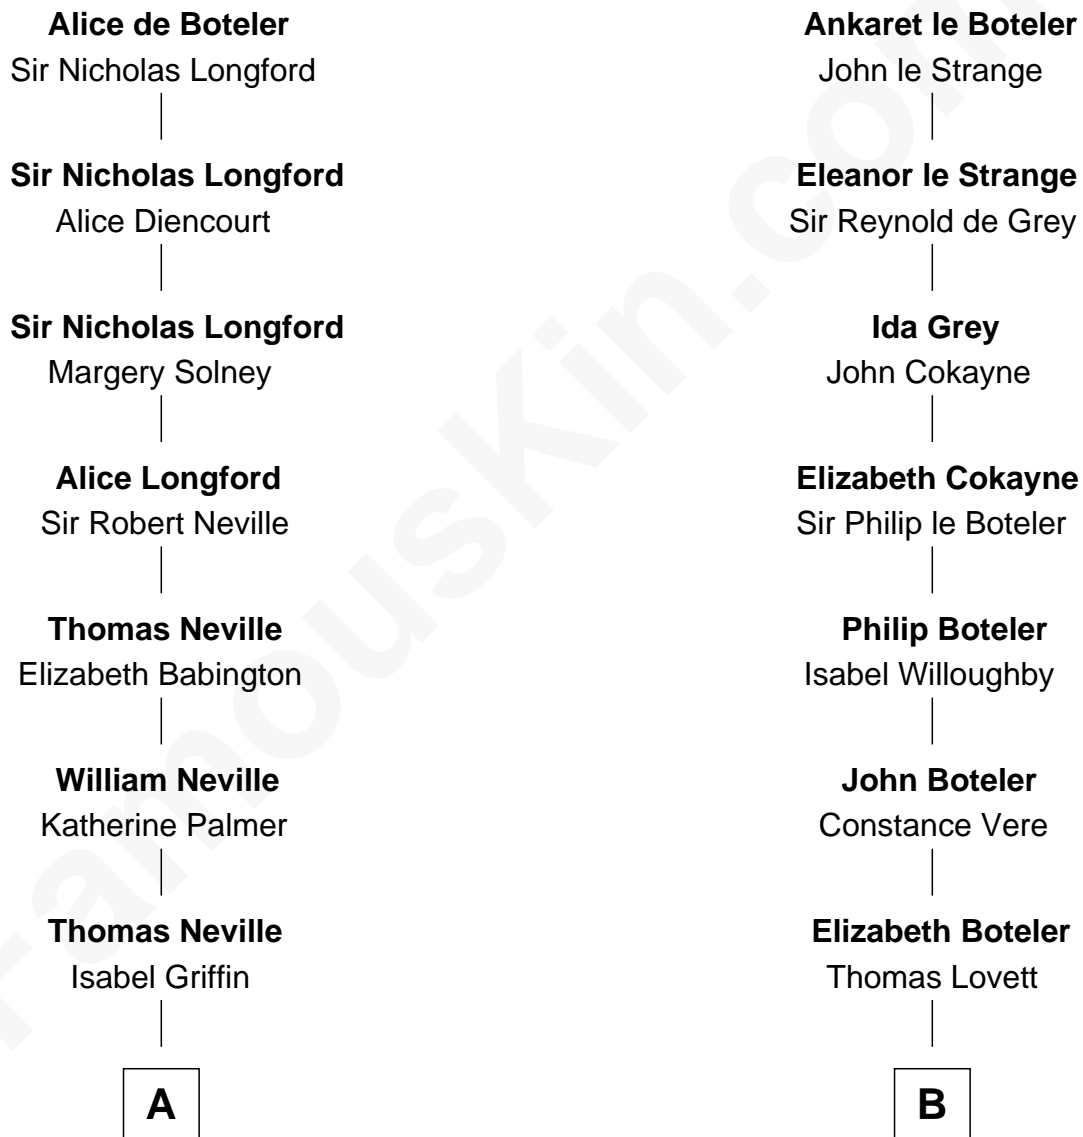

## Relationship Chart of

### Liz Claiborne

*Fashion Designer and Founder of Liz Claiborne Inc.*

18th cousin 2 times removed of

### Joseph Wharton

*Founder of the Wharton School of Business*

**Sir William de Boteler**

Ela Herdeburgh

**C**

**William Charles Cole Claiborne**

Louise de Balathier

**Fernand Claiborne**