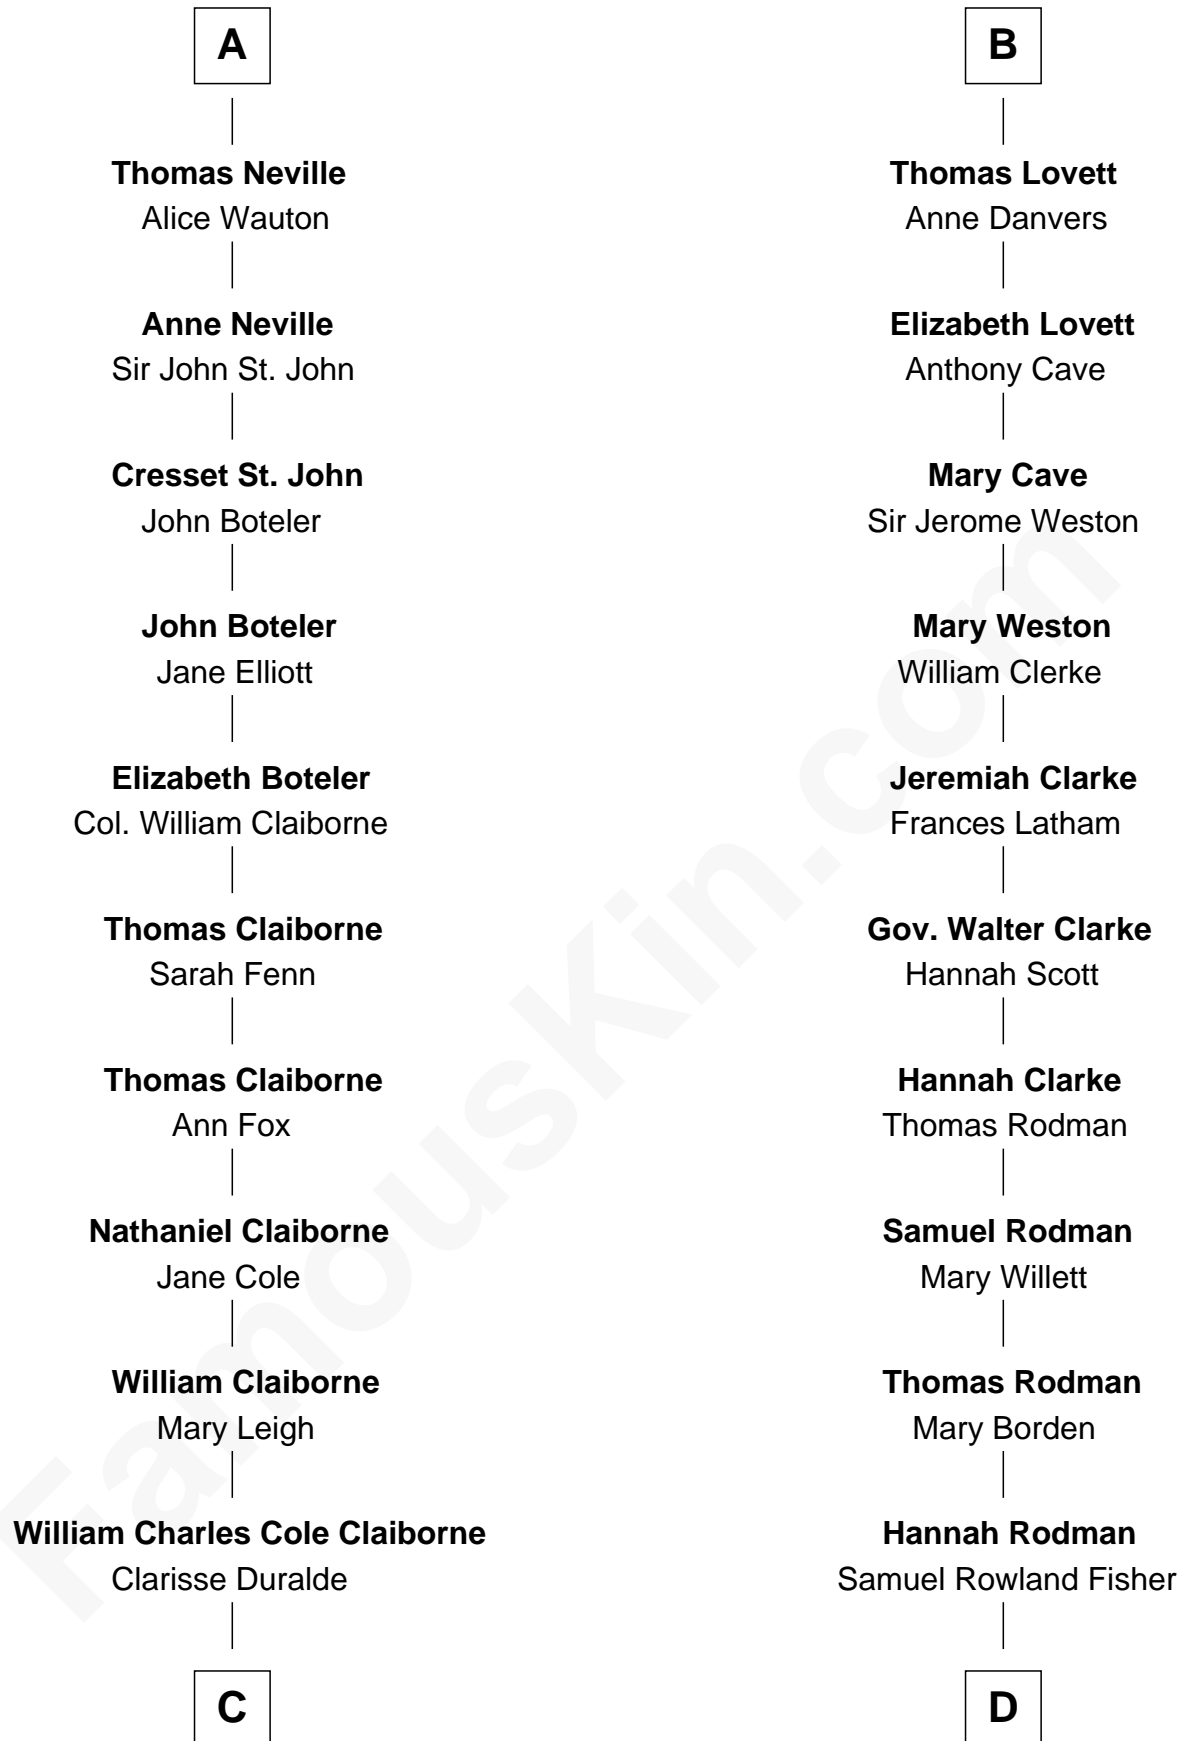

## Relationship Chart of

### Liz Claiborne

*Fashion Designer and Founder of Liz Claiborne Inc.*

18th cousin 2 times removed of

### Joseph Wharton

*Founder of the Wharton School of Business*

**Sir William de Boteler**

Ela Herdeburgh

**C**

**William Charles Cole Claiborne**

Louise de Balathier

**Fernand Claiborne**

Marie Louise Villeré

**Omer Villere Claiborne**

Carolyn Louise Fenner

**Liz Claiborne**

*Found of Liz Claiborne Inc.*

**D**

**Deborah Fisher**

William Wharton