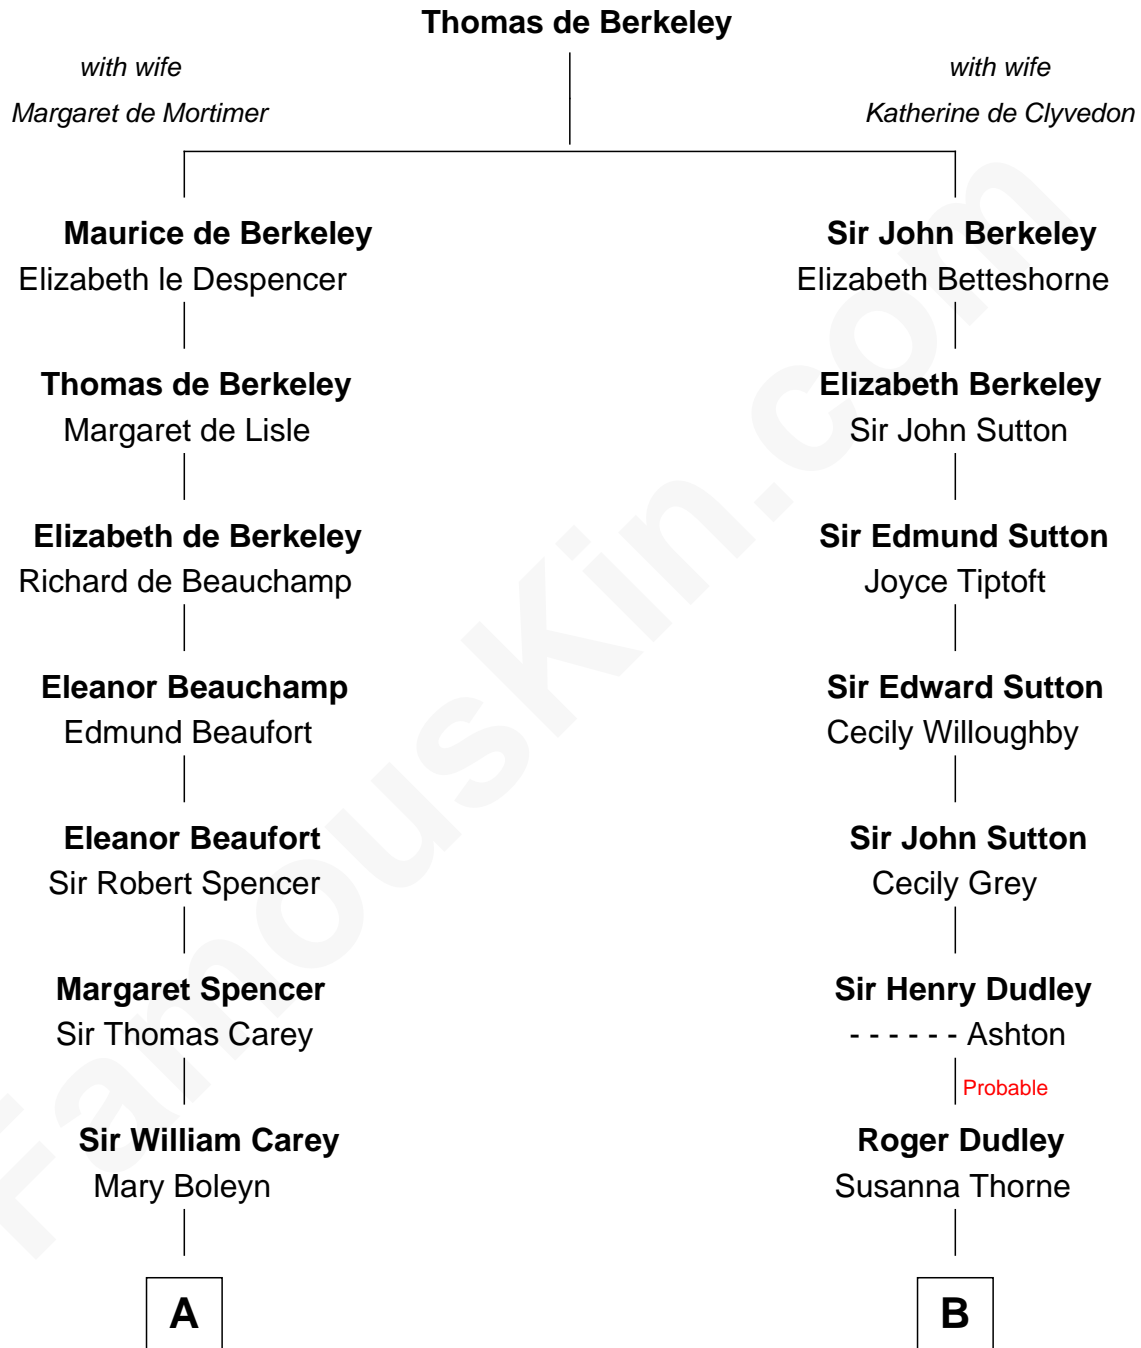

FamousKin.com

Relationship Chart of

Liz Claiborne

Fashion Designer and Founder of Liz Claiborne Inc.

15th cousin 4 times removed of

William Marsh Rice
Founder of Rice University

C

—
Fernand Claiborne
Marie Louise Villeré

—
Omer Villere Claiborne
Carolyn Louise Fenner

—
Liz Claiborne
Found of Liz Claiborne Inc.

FamousKin.com