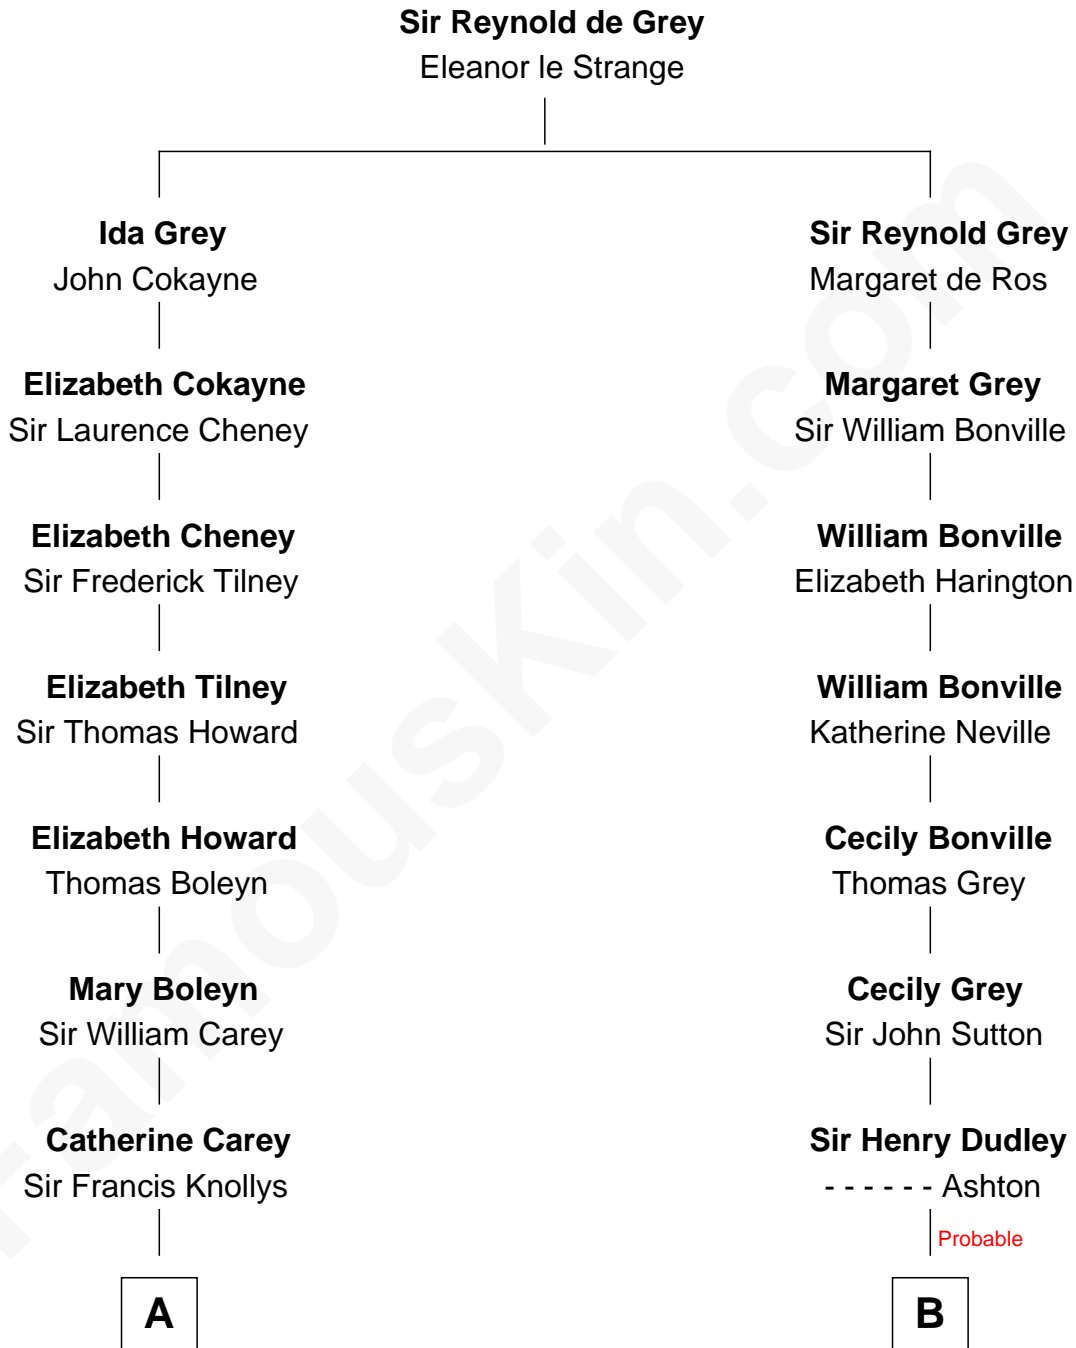

FamousKin.com

Relationship Chart of

Liz Claiborne

Fashion Designer and Founder of Liz Claiborne Inc.

16th cousin 2 times removed of

William Marsh Rice
Founder of Rice University

C

—
Omer Villere Claiborne

Carolyn Louise Fenner

—
Liz Claiborne

Found of Liz Claiborne Inc.

FamousKin.com