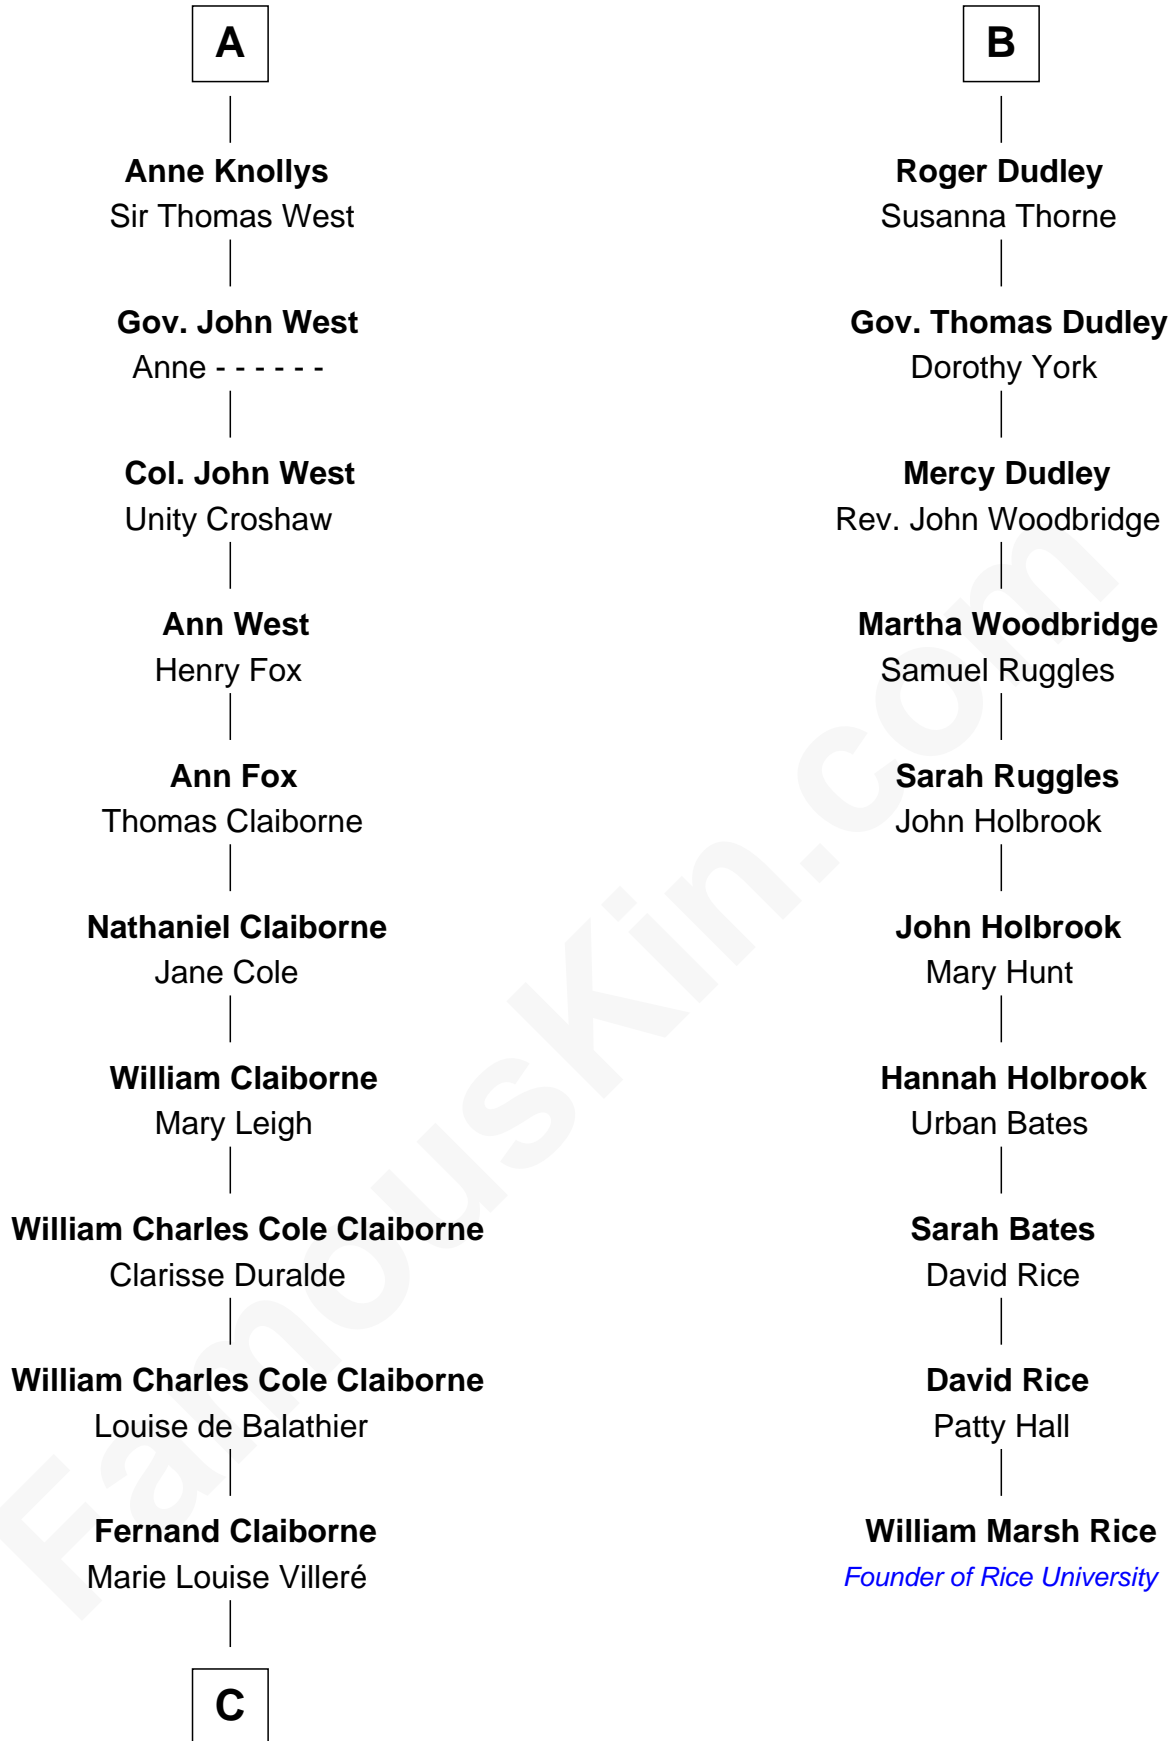

FamousKin.com

Relationship Chart of

Liz Claiborne

Fashion Designer and Founder of Liz Claiborne Inc.

16th cousin 2 times removed of

William Marsh Rice
Founder of Rice University

C

—
Omer Villere Claiborne

Carolyn Louise Fenner

—
Liz Claiborne

Found of Liz Claiborne Inc.

FamousKin.com