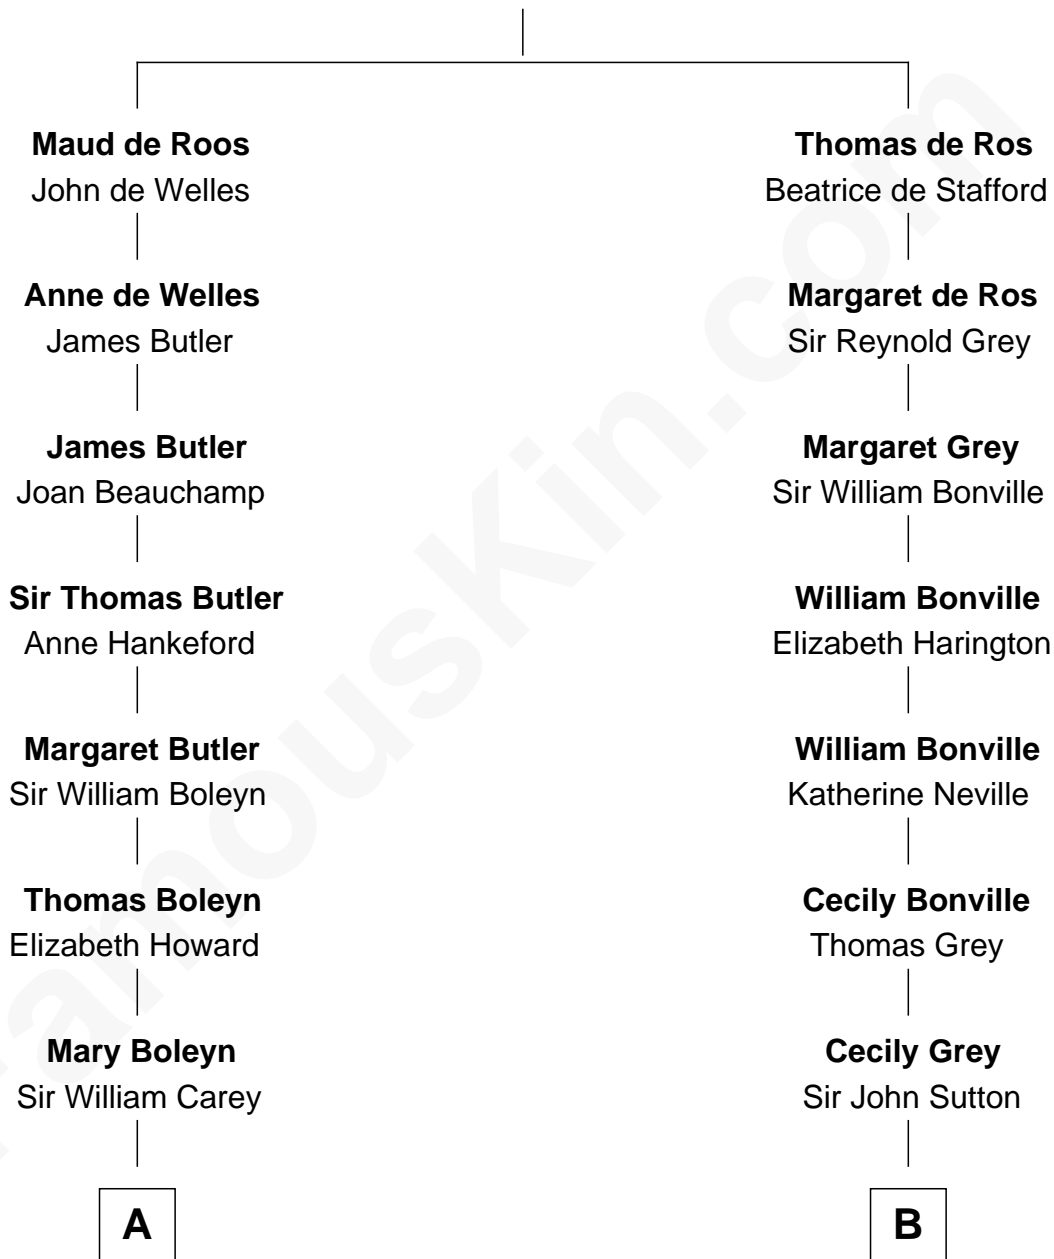

FamousKin.com

Relationship Chart of

Liz Claiborne

Fashion Designer and Founder of Liz Claiborne Inc.

17th cousin 2 times removed of

William Marsh Rice
Founder of Rice University

Sir William de Ros
Margery de Badlesmere

C

—
Fernand Claiborne
Marie Louise Villeré

—
Omer Villere Claiborne
Carolyn Louise Fenner

—
Liz Claiborne
Found of Liz Claiborne Inc.

FamousKin.com