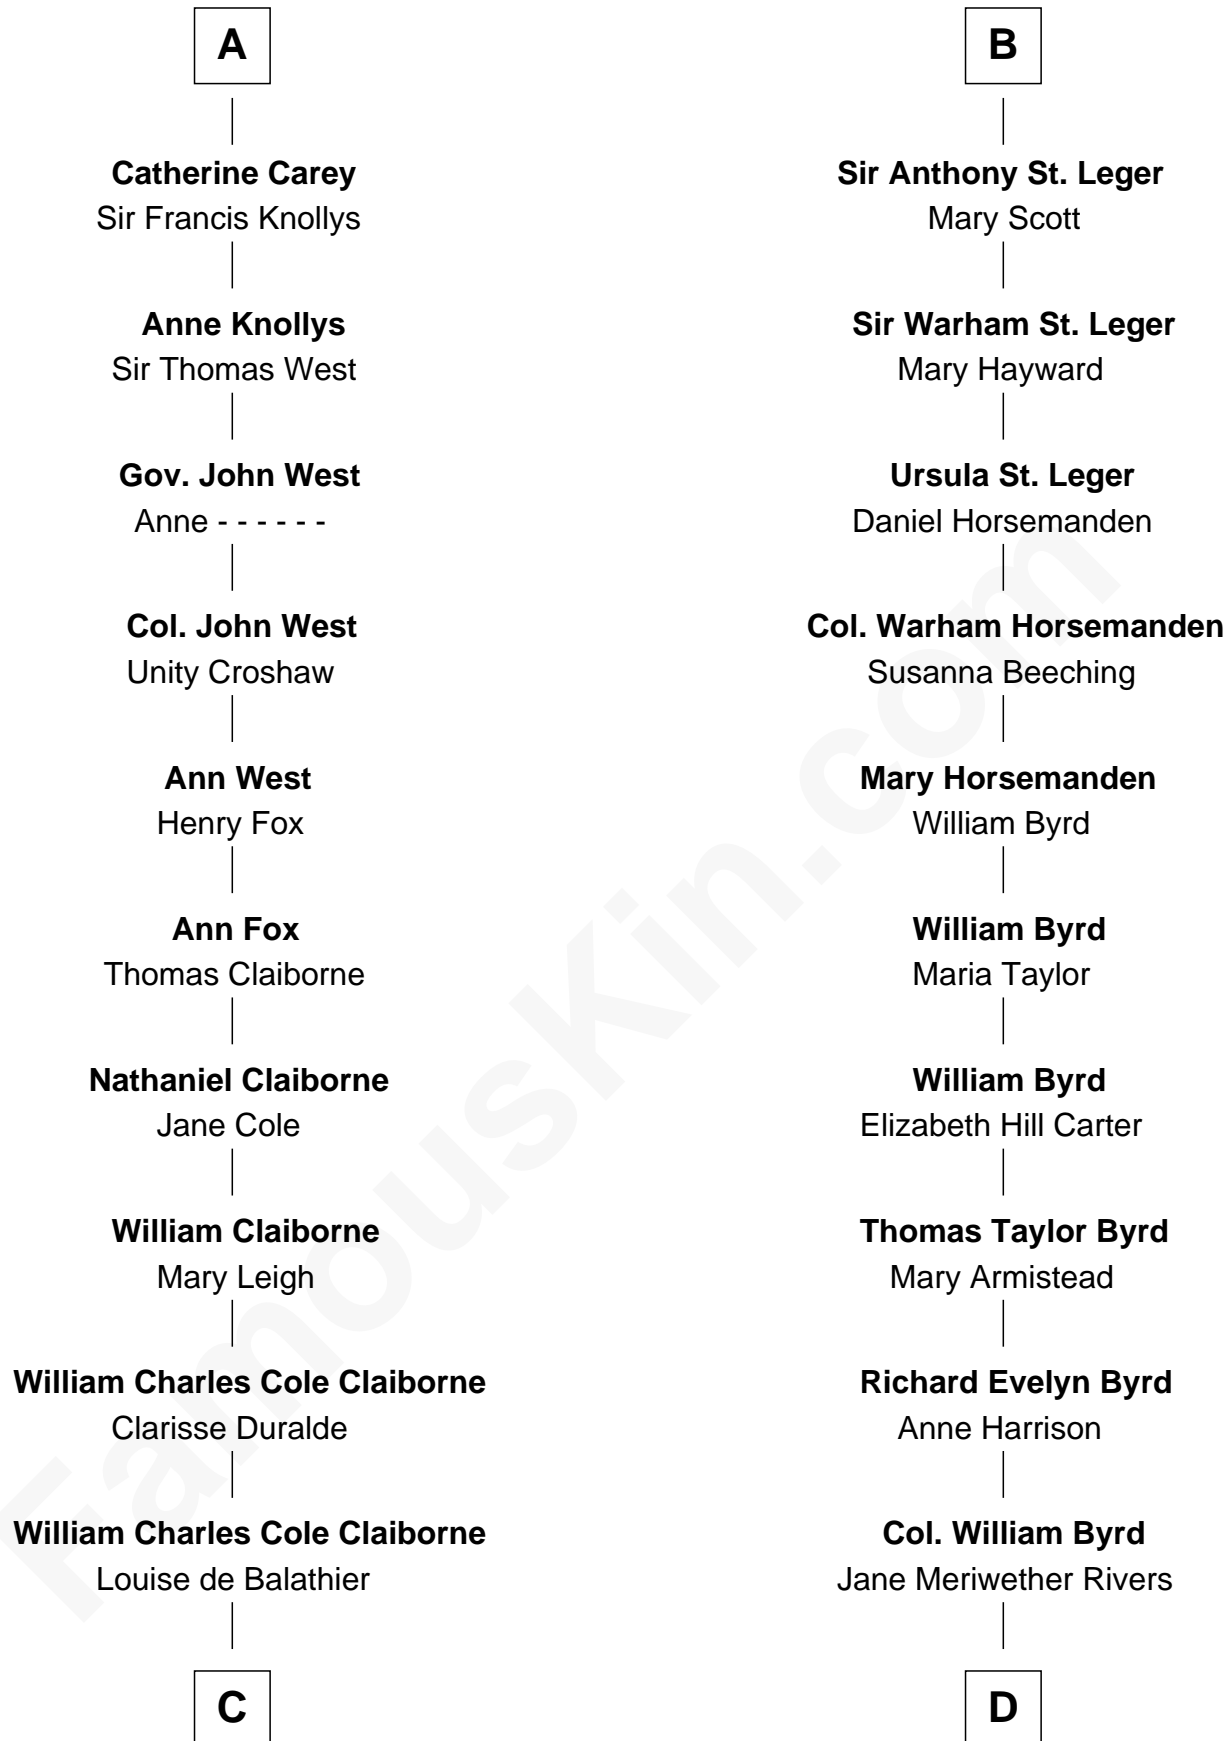

FamousKin.com

Relationship Chart of

Liz Claiborne

Fashion Designer and Founder of Liz Claiborne Inc.

18th cousin 1 time removed of

Harry F. Byrd

50th Governor of Virginia

C

Fernand Claiborne
Marie Louise Villeré

Omer Villere Claiborne
Carolyn Louise Fenner

Liz Claiborne
Found of Liz Claiborne Inc.

D

Richard Evelyn Byrd
Eleanor Bolling Flood

Harry F. Byrd
50th Governor of Virginia