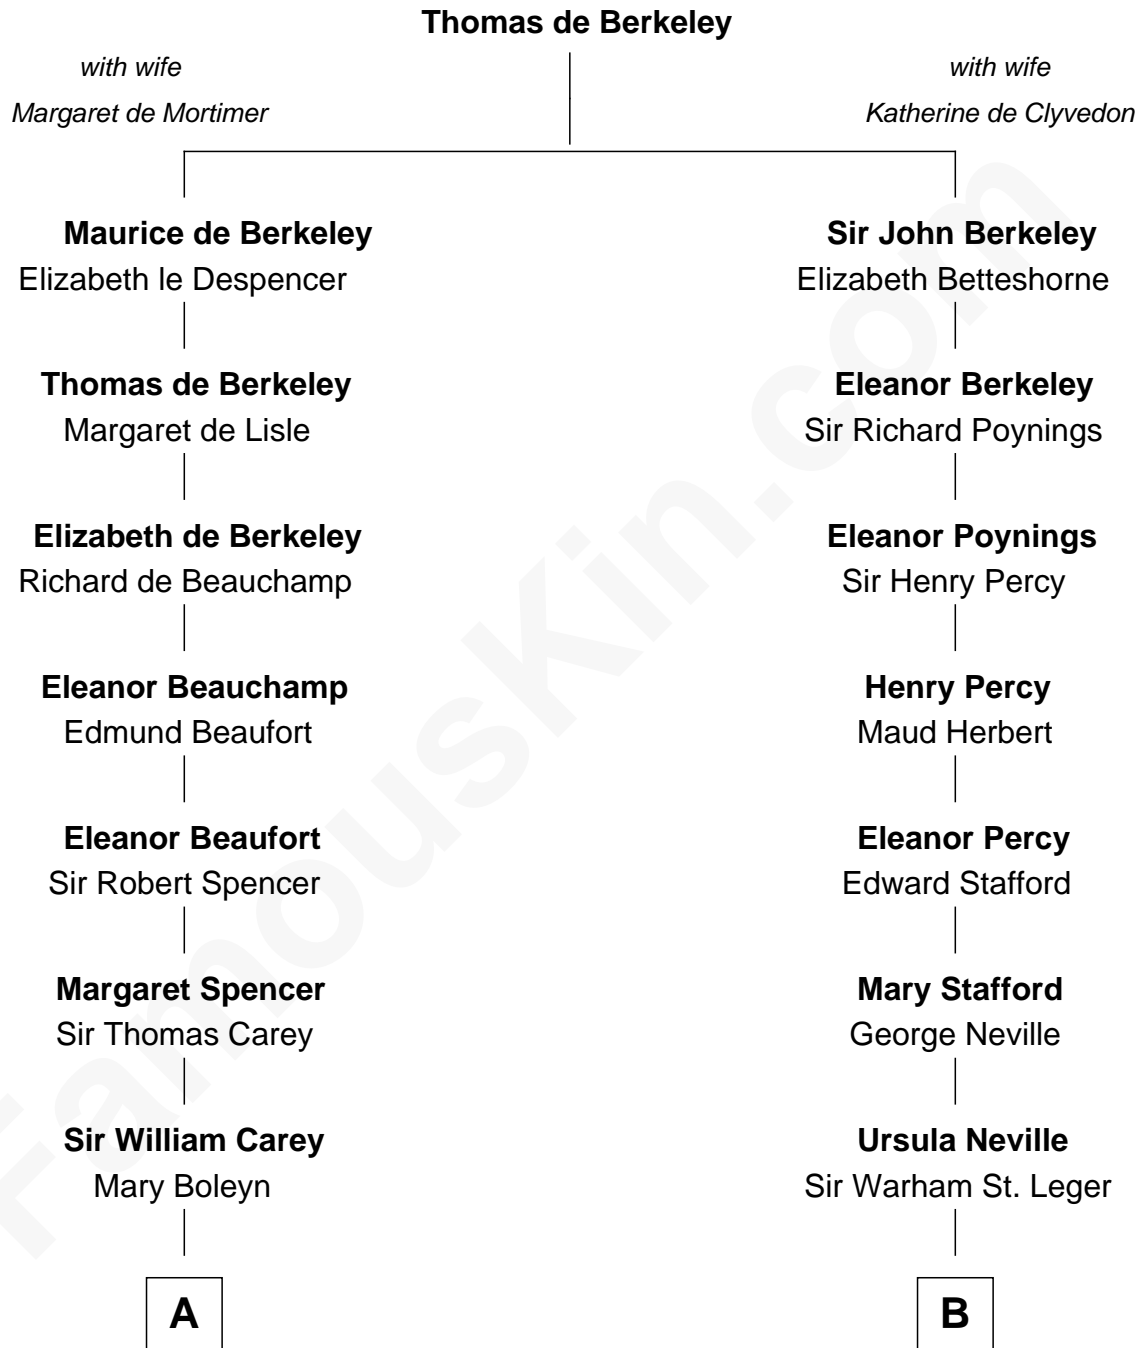

FamousKin.com

Relationship Chart of

Liz Claiborne

Fashion Designer and Founder of Liz Claiborne Inc.

18th cousin 1 time removed of

Harry F. Byrd

50th Governor of Virginia

C

Fernand Claiborne
Marie Louise Villeré

Omer Villere Claiborne
Carolyn Louise Fenner

Liz Claiborne
Found of Liz Claiborne Inc.

D

Richard Evelyn Byrd
Eleanor Bolling Flood

Harry F. Byrd
50th Governor of Virginia