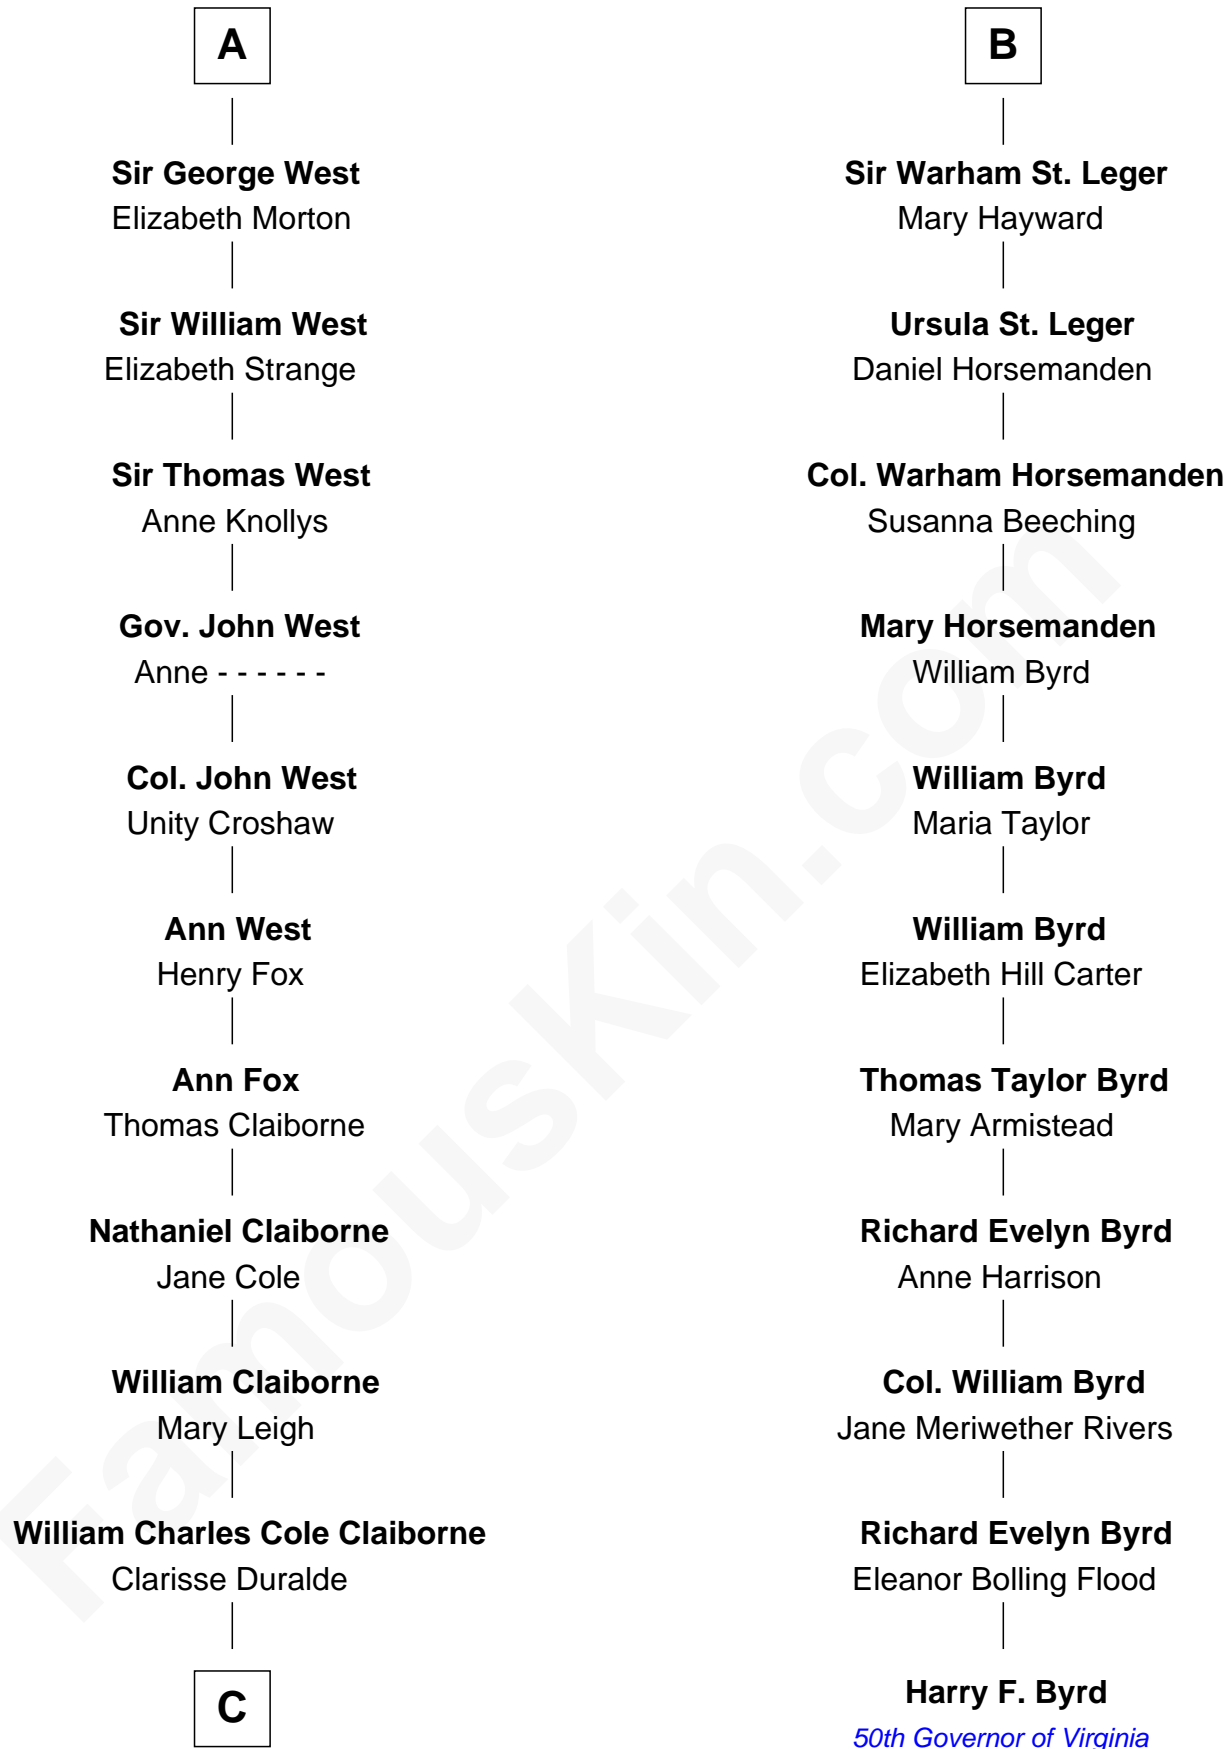

FamousKin.com

Relationship Chart of

Liz Claiborne

Fashion Designer and Founder of Liz Claiborne Inc.

17th cousin 3 times removed of

Harry F. Byrd

50th Governor of Virginia

C

—
William Charles Cole Claiborne

Louise de Balathier

—
Fernand Claiborne

Marie Louise Villeré

—
Omer Villere Claiborne

Carolyn Louise Fenner

—
Liz Claiborne

Found of Liz Claiborne Inc.