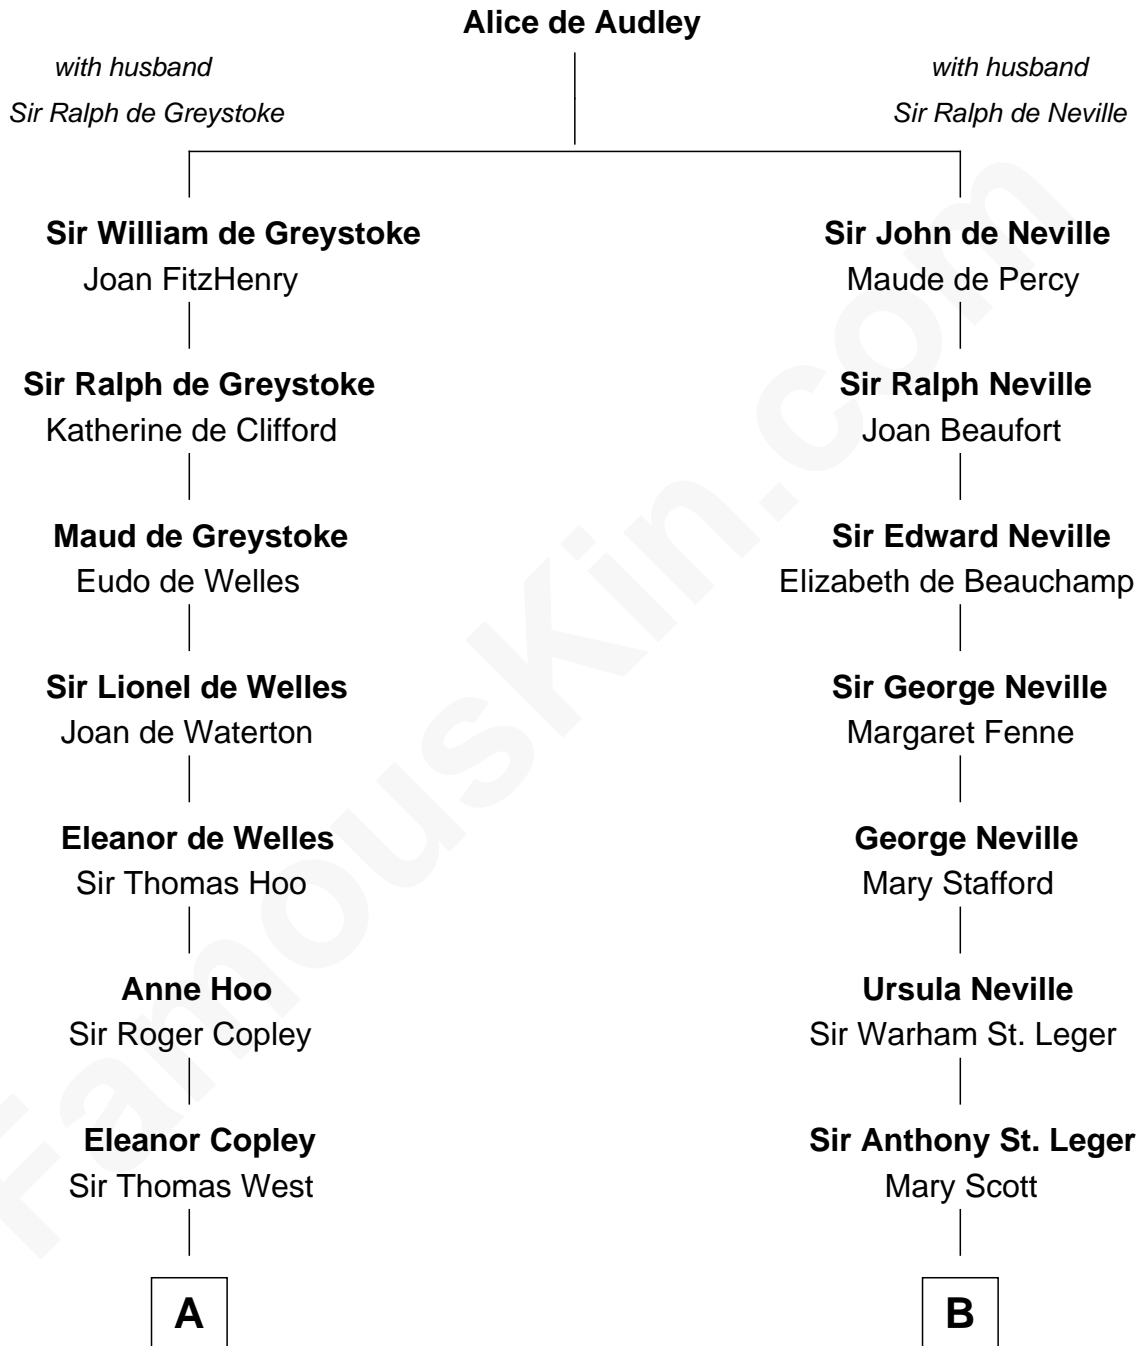

FamousKin.com

Relationship Chart of

Liz Claiborne

Fashion Designer and Founder of Liz Claiborne Inc.

17th cousin 3 times removed of

Harry F. Byrd

50th Governor of Virginia

C

—
William Charles Cole Claiborne

Louise de Balathier

—
Fernand Claiborne

Marie Louise Villeré

—
Omer Villere Claiborne

Carolyn Louise Fenner

—
Liz Claiborne

Found of Liz Claiborne Inc.