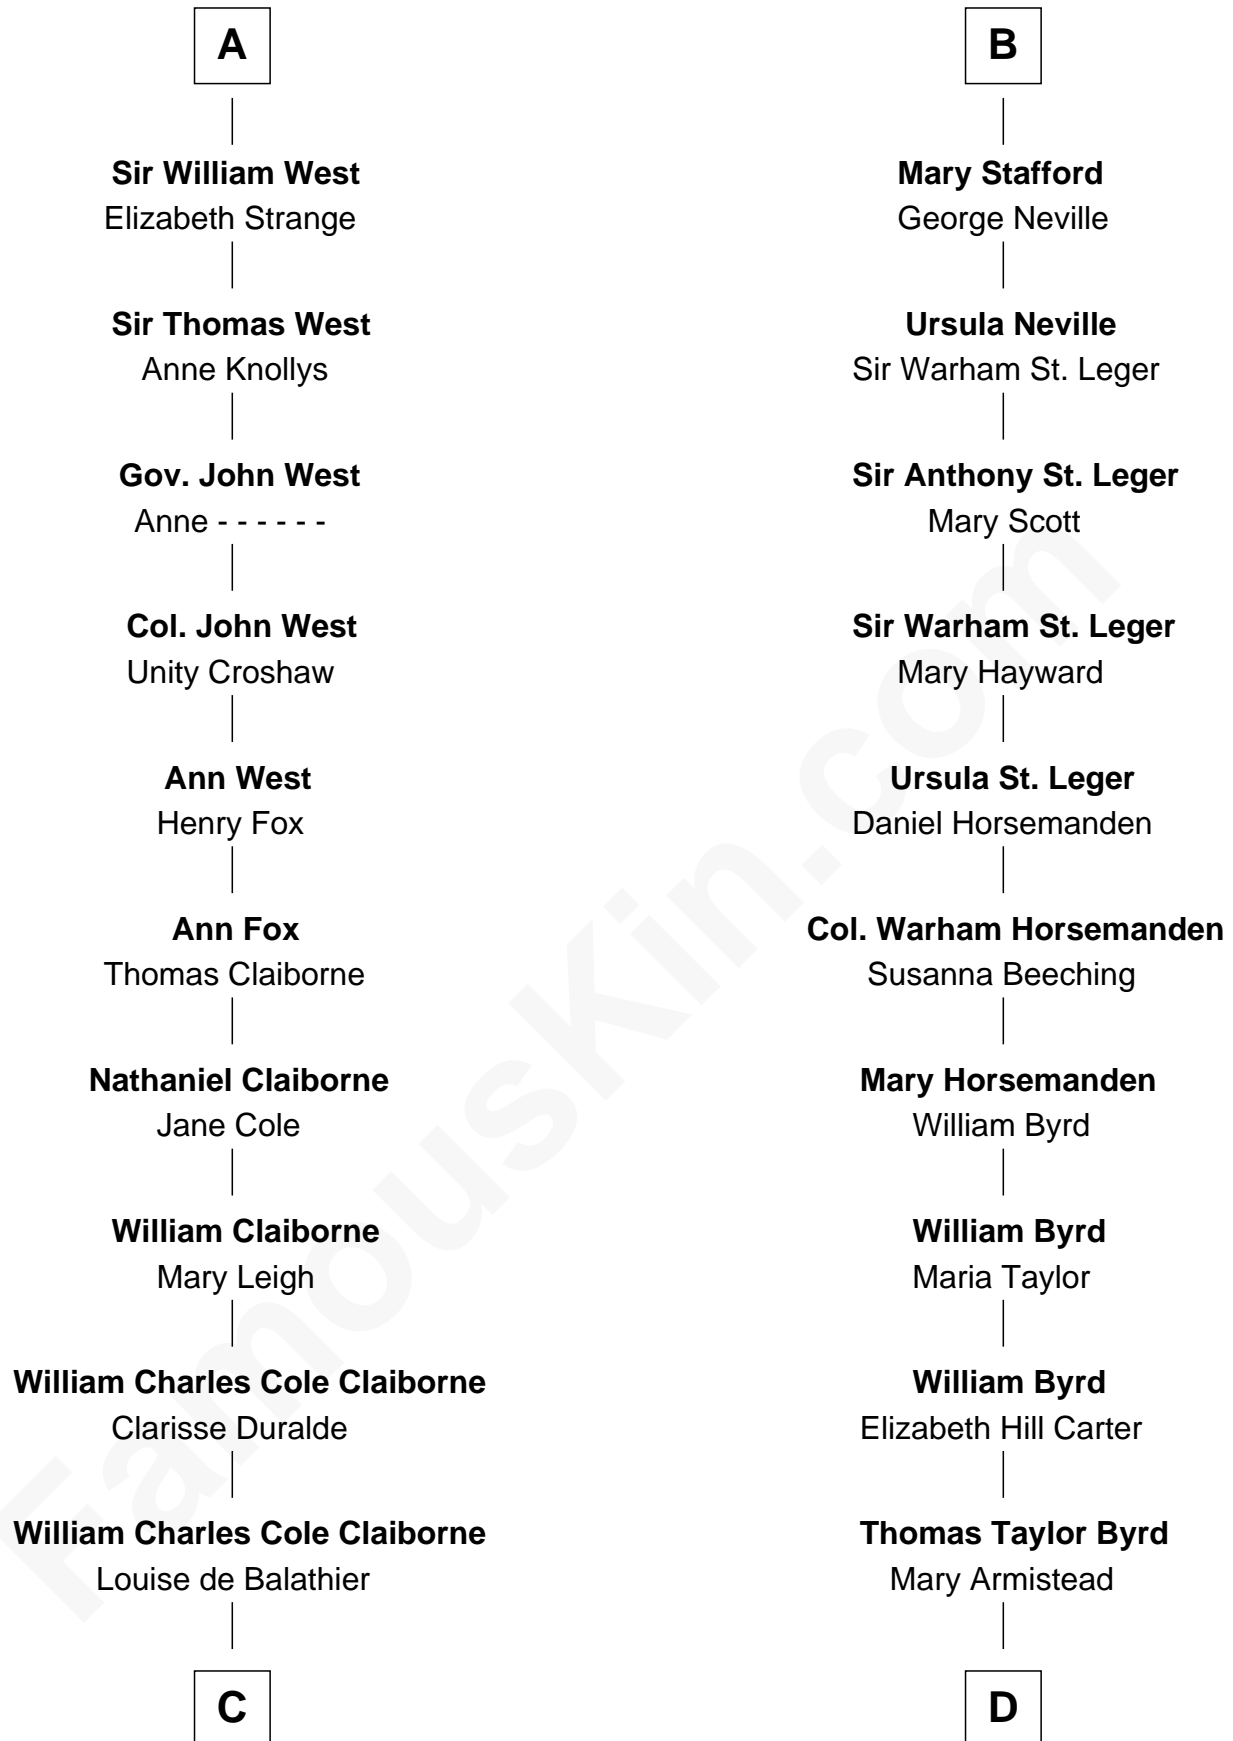

FamousKin.com

Relationship Chart of

Liz Claiborne

Fashion Designer and Founder of Liz Claiborne Inc.

19th cousin 1 time removed of

Harry F. Byrd

50th Governor of Virginia

Henry Plantagenet
Maud de Chaworth

C

Fernand Claiborne
Marie Louise Villeré

Omer Villere Claiborne
Carolyn Louise Fenner

Liz Claiborne
Found of Liz Claiborne Inc.

D

Richard Evelyn Byrd
Anne Harrison

Col. William Byrd
Jane Meriwether Rivers

Richard Evelyn Byrd
Eleanor Bolling Flood