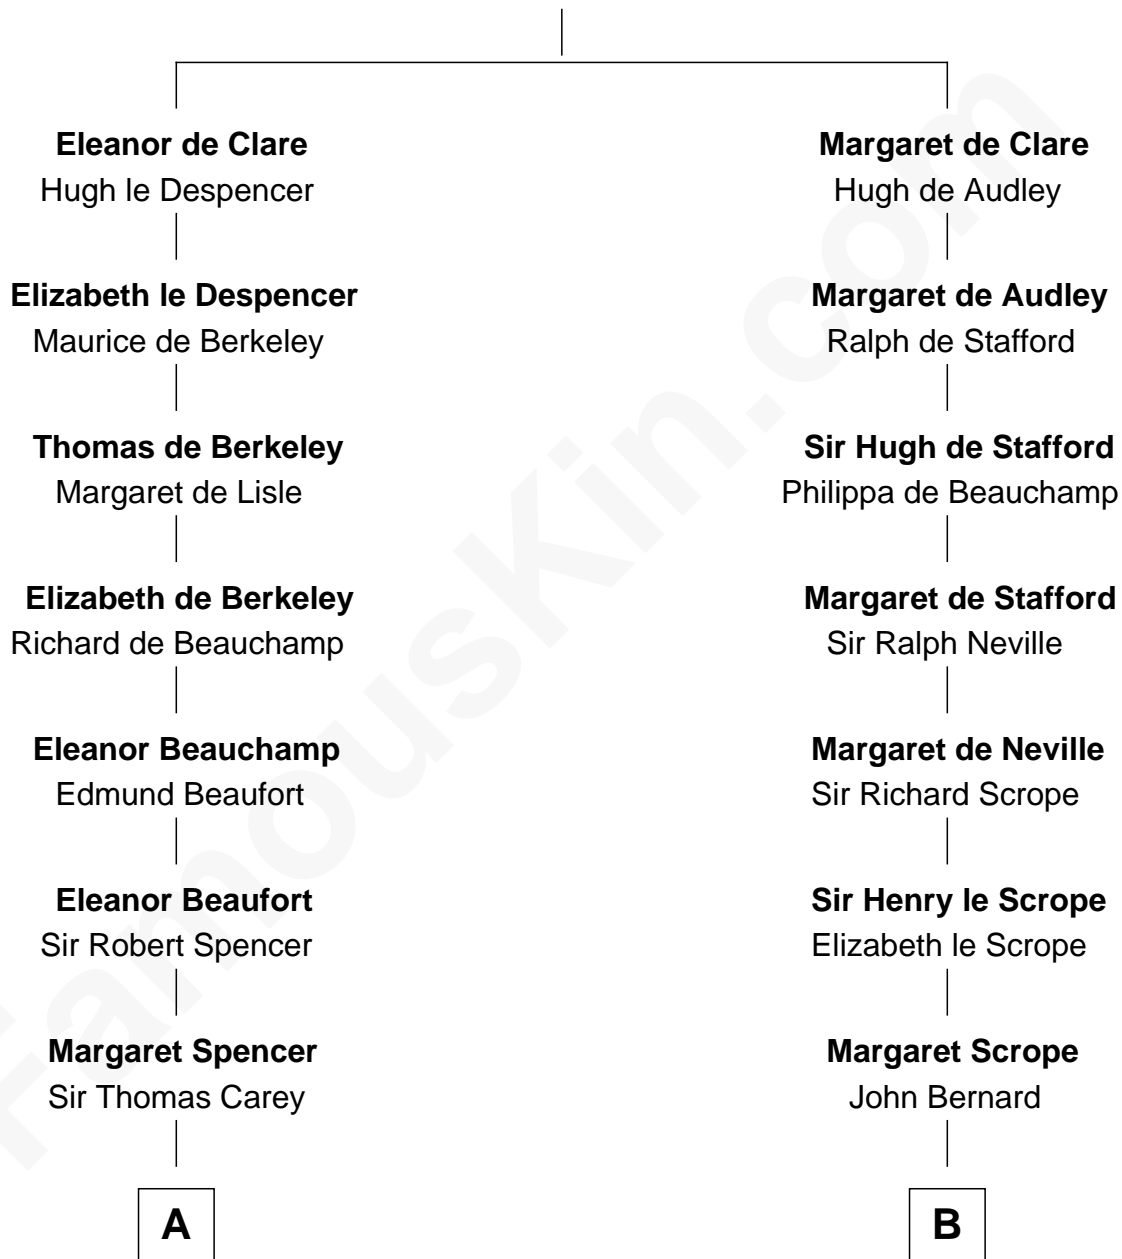

## Relationship Chart of

### Liz Claiborne

*Fashion Designer and Founder of Liz Claiborne Inc.*

19th cousin 1 time removed of

### Harry F. Byrd

*50th Governor of Virginia*

**Sir Gilbert de Clare**

Joan of Acre

**C**

**William Charles Cole Claiborne**

Louise de Balathier

**Fernand Claiborne**