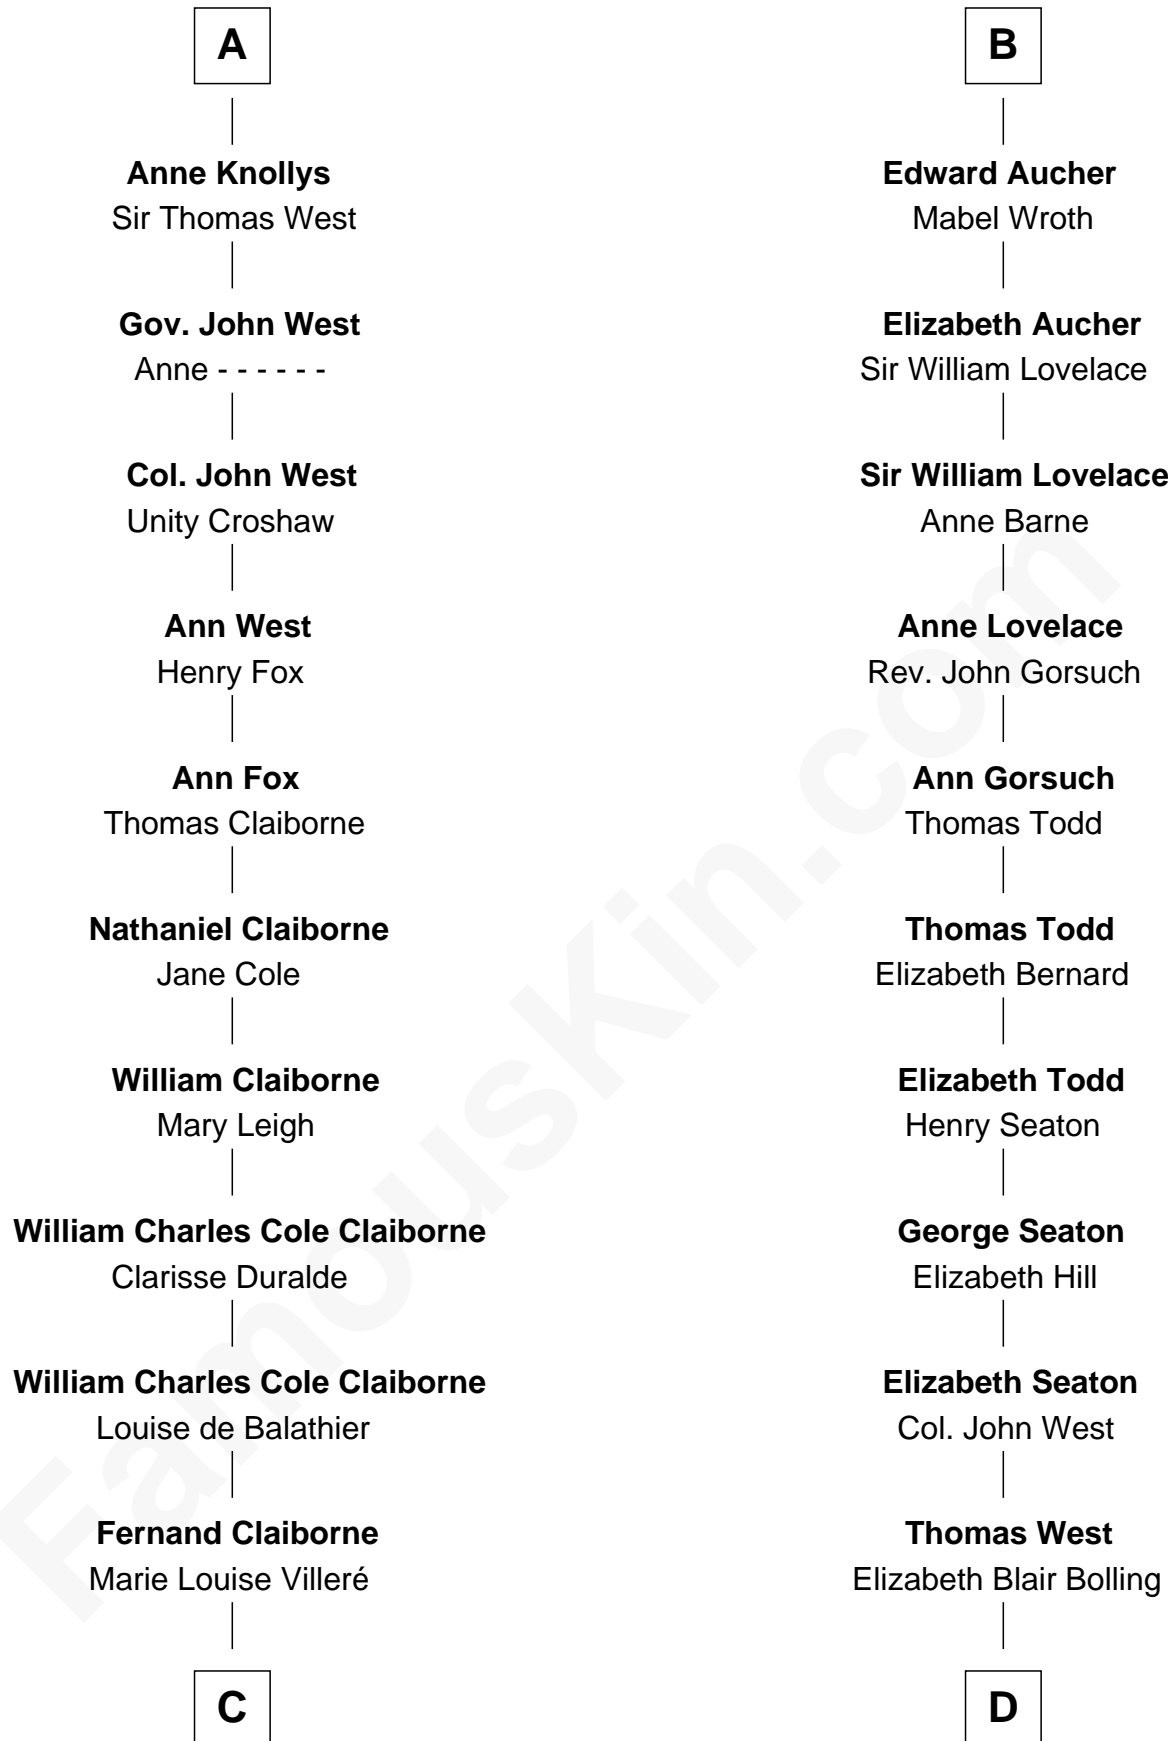

FamousKin.com

Relationship Chart of

Liz Claiborne

Fashion Designer and Founder of Liz Claiborne Inc.

18th cousin 3 times removed of

Harry F. Byrd

50th Governor of Virginia

C

Omer Villere Claiborne
Carolyn Louise Fenner

Liz Claiborne
Found of Liz Claiborne Inc.

D

Eliza Bolling West
Dr. Joel Walker Flood

Col. Henry De La Warr Flood
Mary Elizabeth Trent

Joel Walker Flood
Ella Faulkner