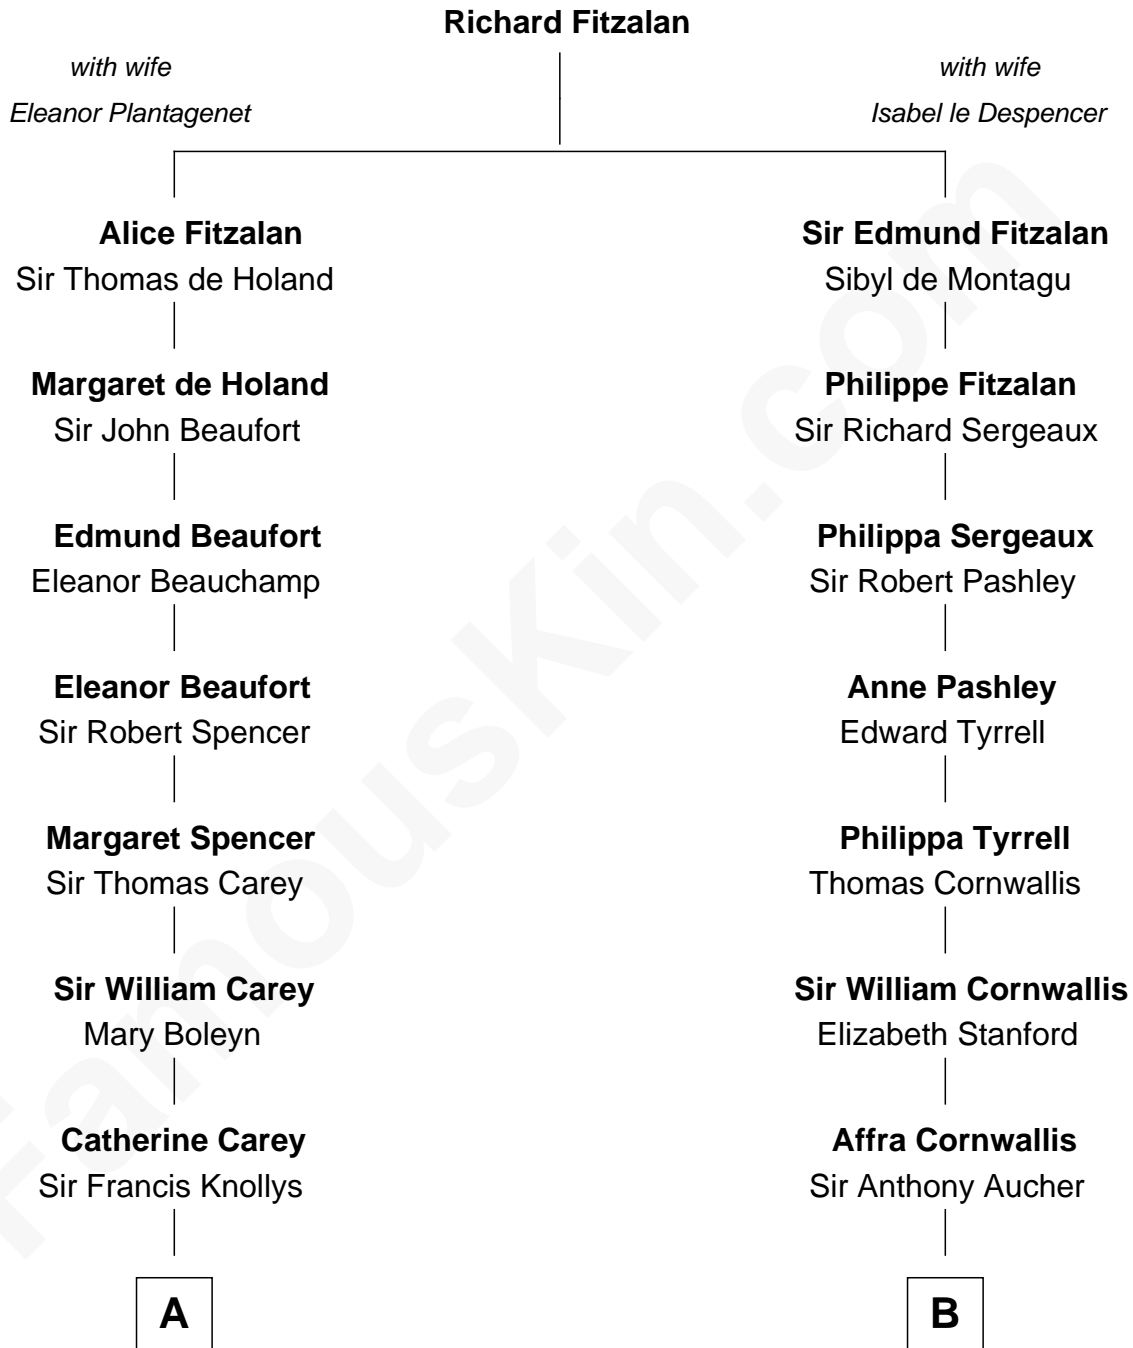

FamousKin.com

Relationship Chart of

Liz Claiborne

Fashion Designer and Founder of Liz Claiborne Inc.

18th cousin 3 times removed of

Harry F. Byrd

50th Governor of Virginia

C

Omer Villere Claiborne
Carolyn Louise Fenner

Liz Claiborne
Found of Liz Claiborne Inc.

D

Eliza Bolling West
Dr. Joel Walker Flood

Col. Henry De La Warr Flood
Mary Elizabeth Trent

Joel Walker Flood
Ella Faulkner