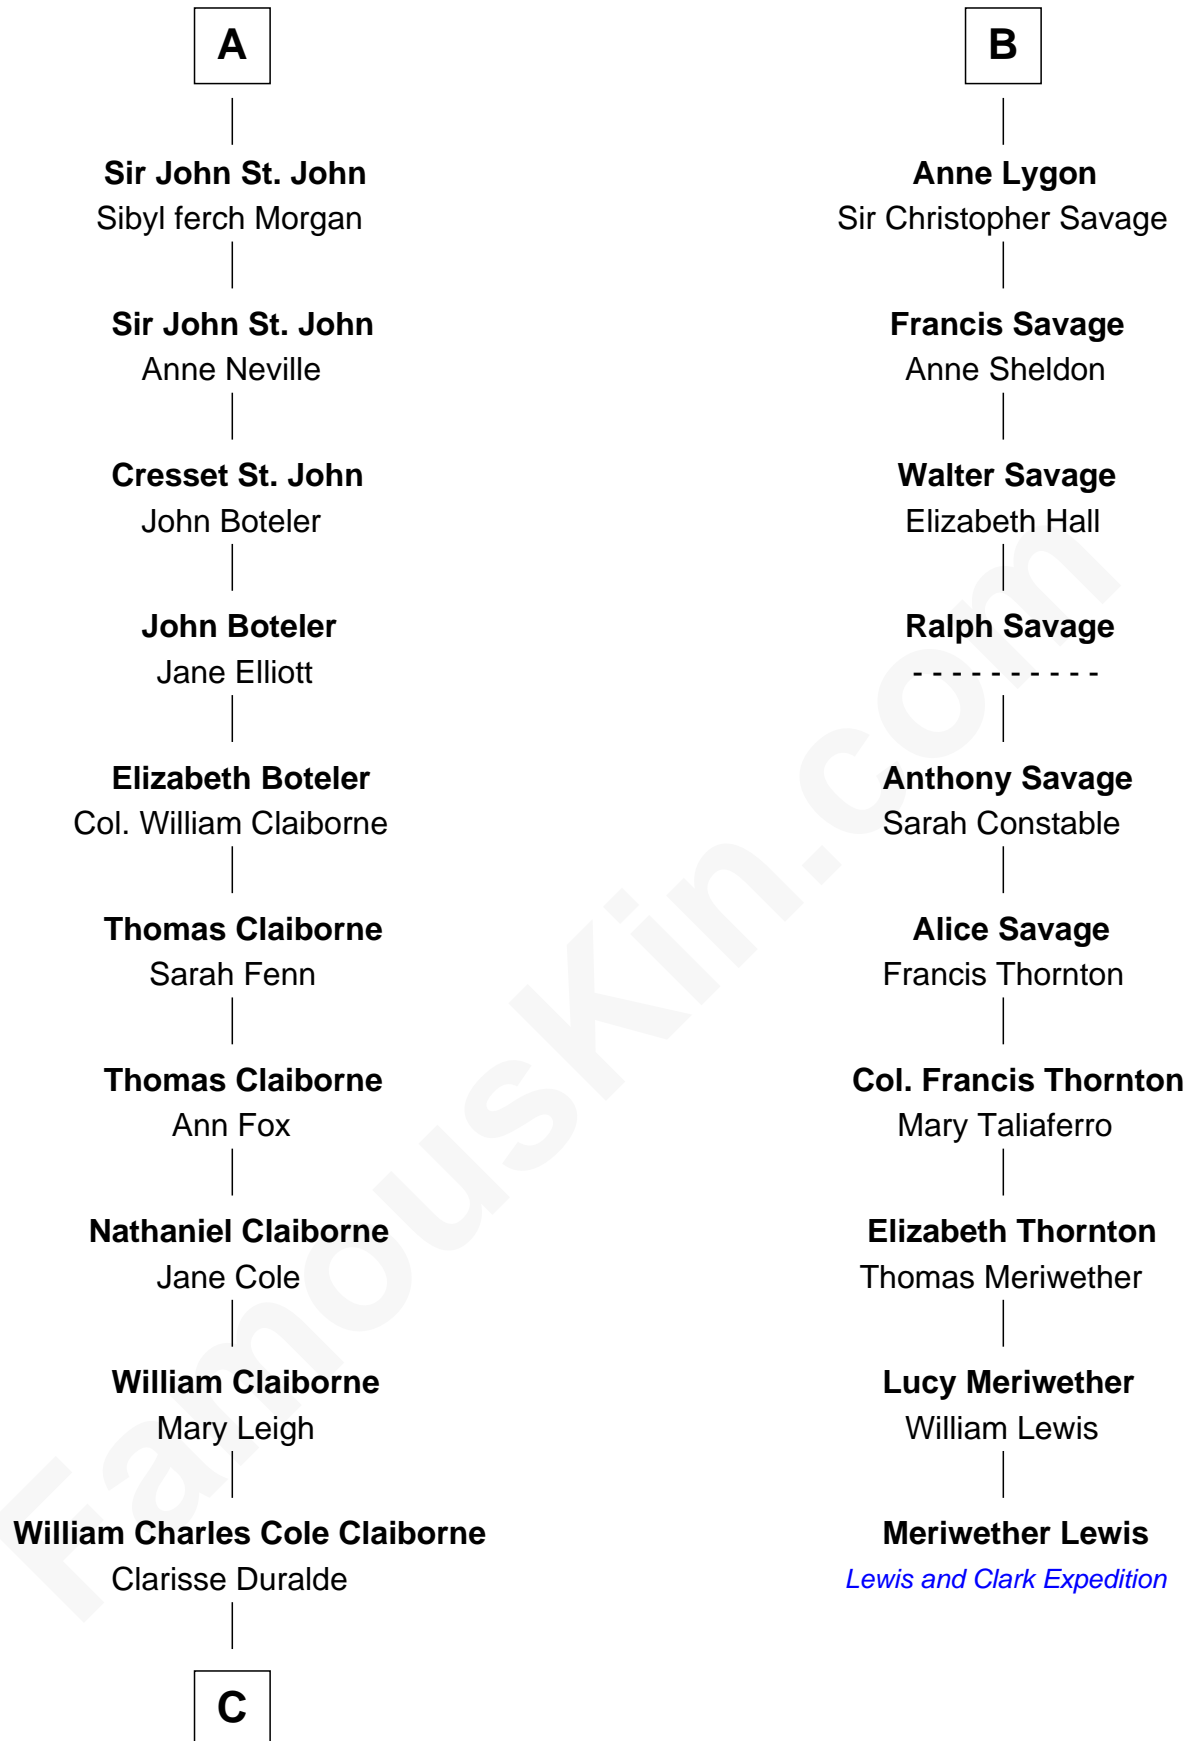

## Relationship Chart of

### Liz Claiborne

*Fashion Designer and Founder of Liz Claiborne Inc.*

16th cousin 4 times removed of

### Meriwether Lewis

*Lewis and Clark Expedition*

**Sir Walter de Beauchamp**

Alice de Tony

**C**

William Charles Cole Claiborne

Louise de Balathier

Fernand Claiborne