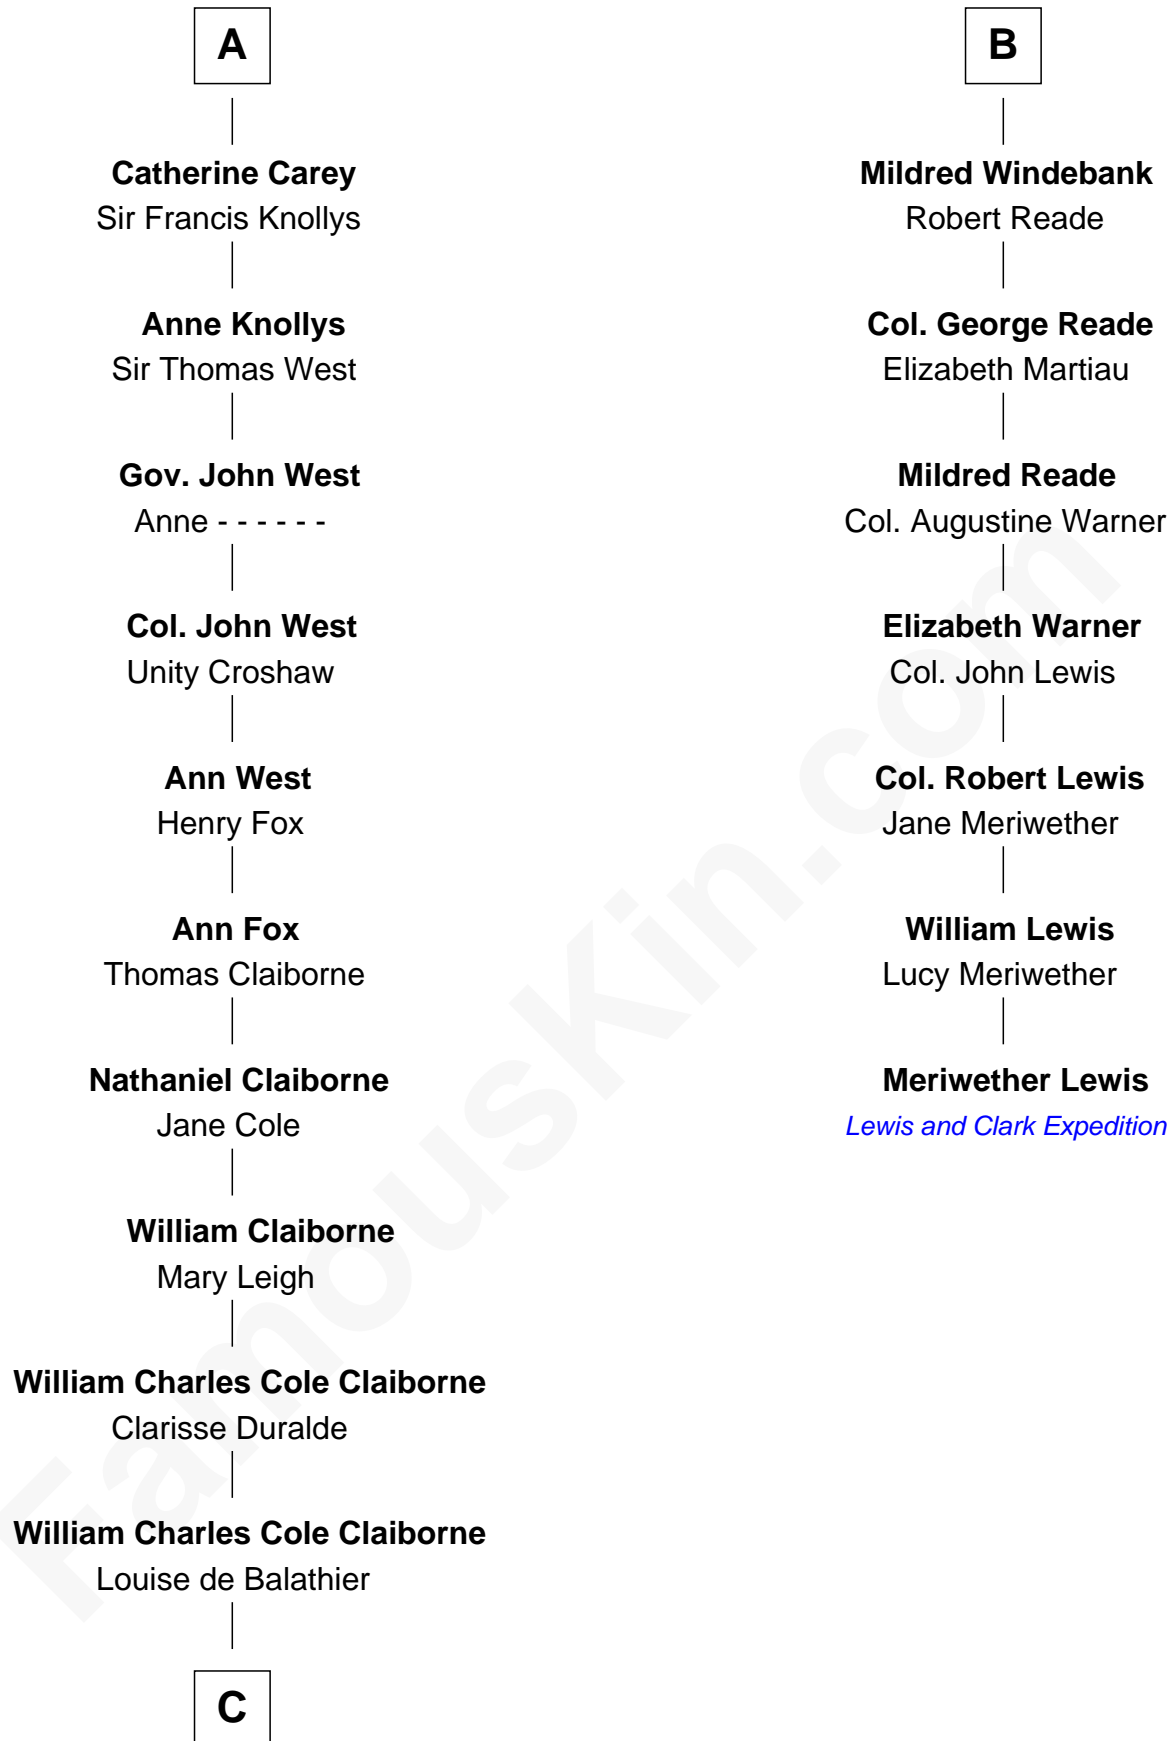

FamousKin.com

Relationship Chart of

Liz Claiborne

Fashion Designer and Founder of Liz Claiborne Inc.

13th cousin 6 times removed of

Meriwether Lewis

Lewis and Clark Expedition

C

—
Fernand Claiborne
Marie Louise Villeré

—
Omer Villere Claiborne
Carolyn Louise Fenner

—
Liz Claiborne
Found of Liz Claiborne Inc.

FamousKin.com