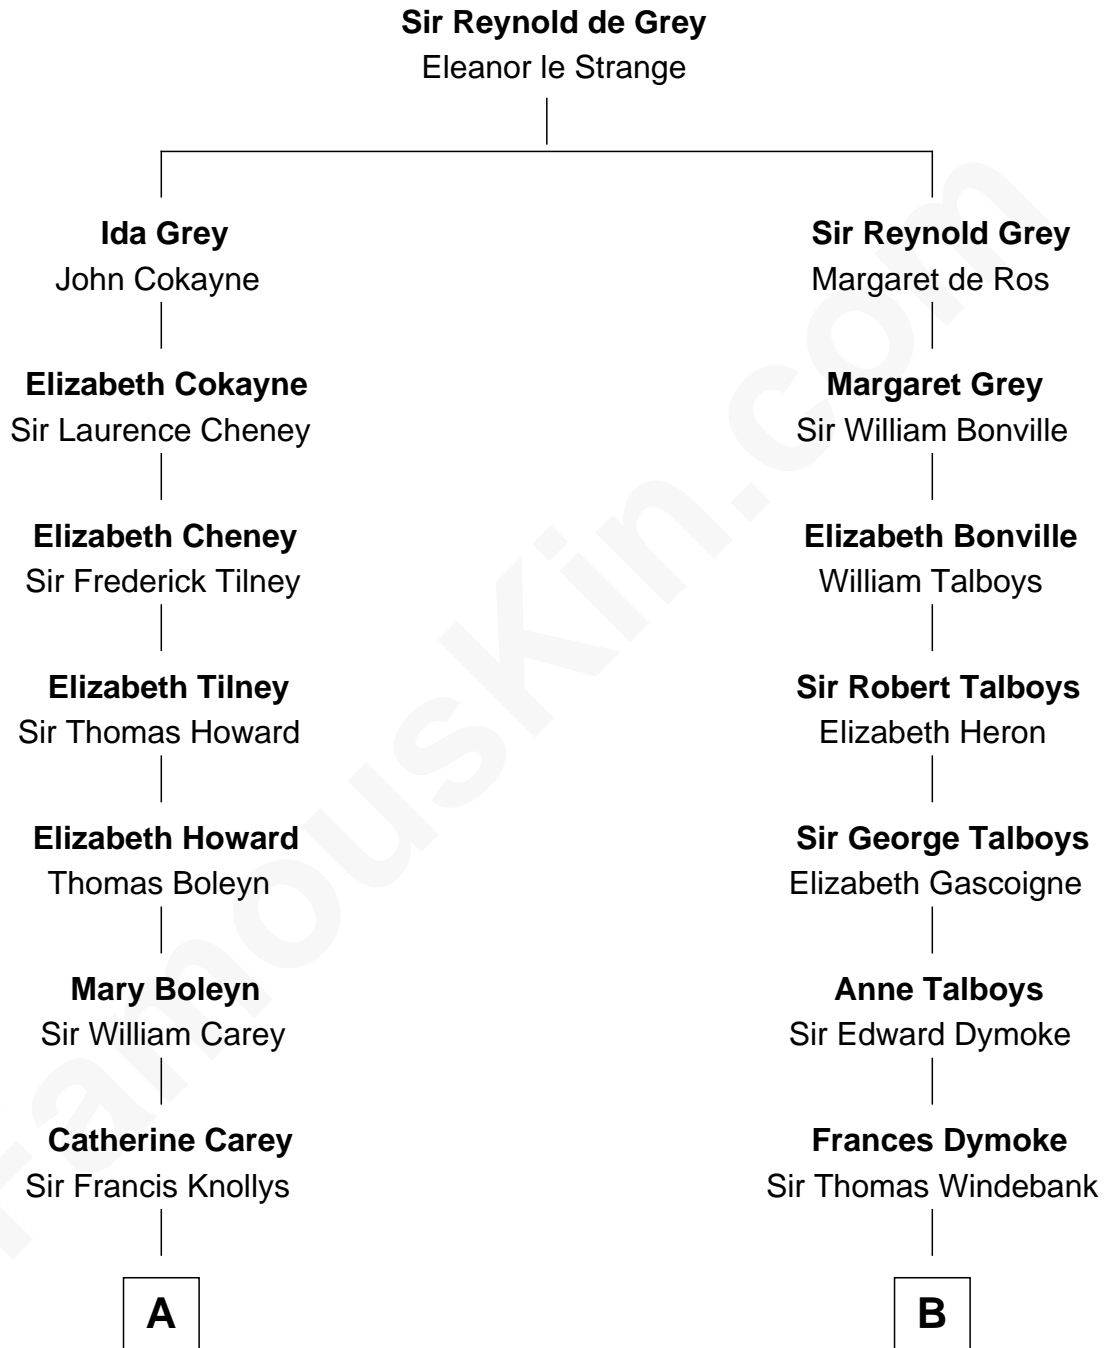

FamousKin.com

Relationship Chart of

Liz Claiborne

Fashion Designer and Founder of Liz Claiborne Inc.

13th cousin 5 times removed of

Meriwether Lewis

Lewis and Clark Expedition

C

—
Omer Villere Claiborne
Carolyn Louise Fenner

—
Liz Claiborne
Found of Liz Claiborne Inc.

FamousKin.com