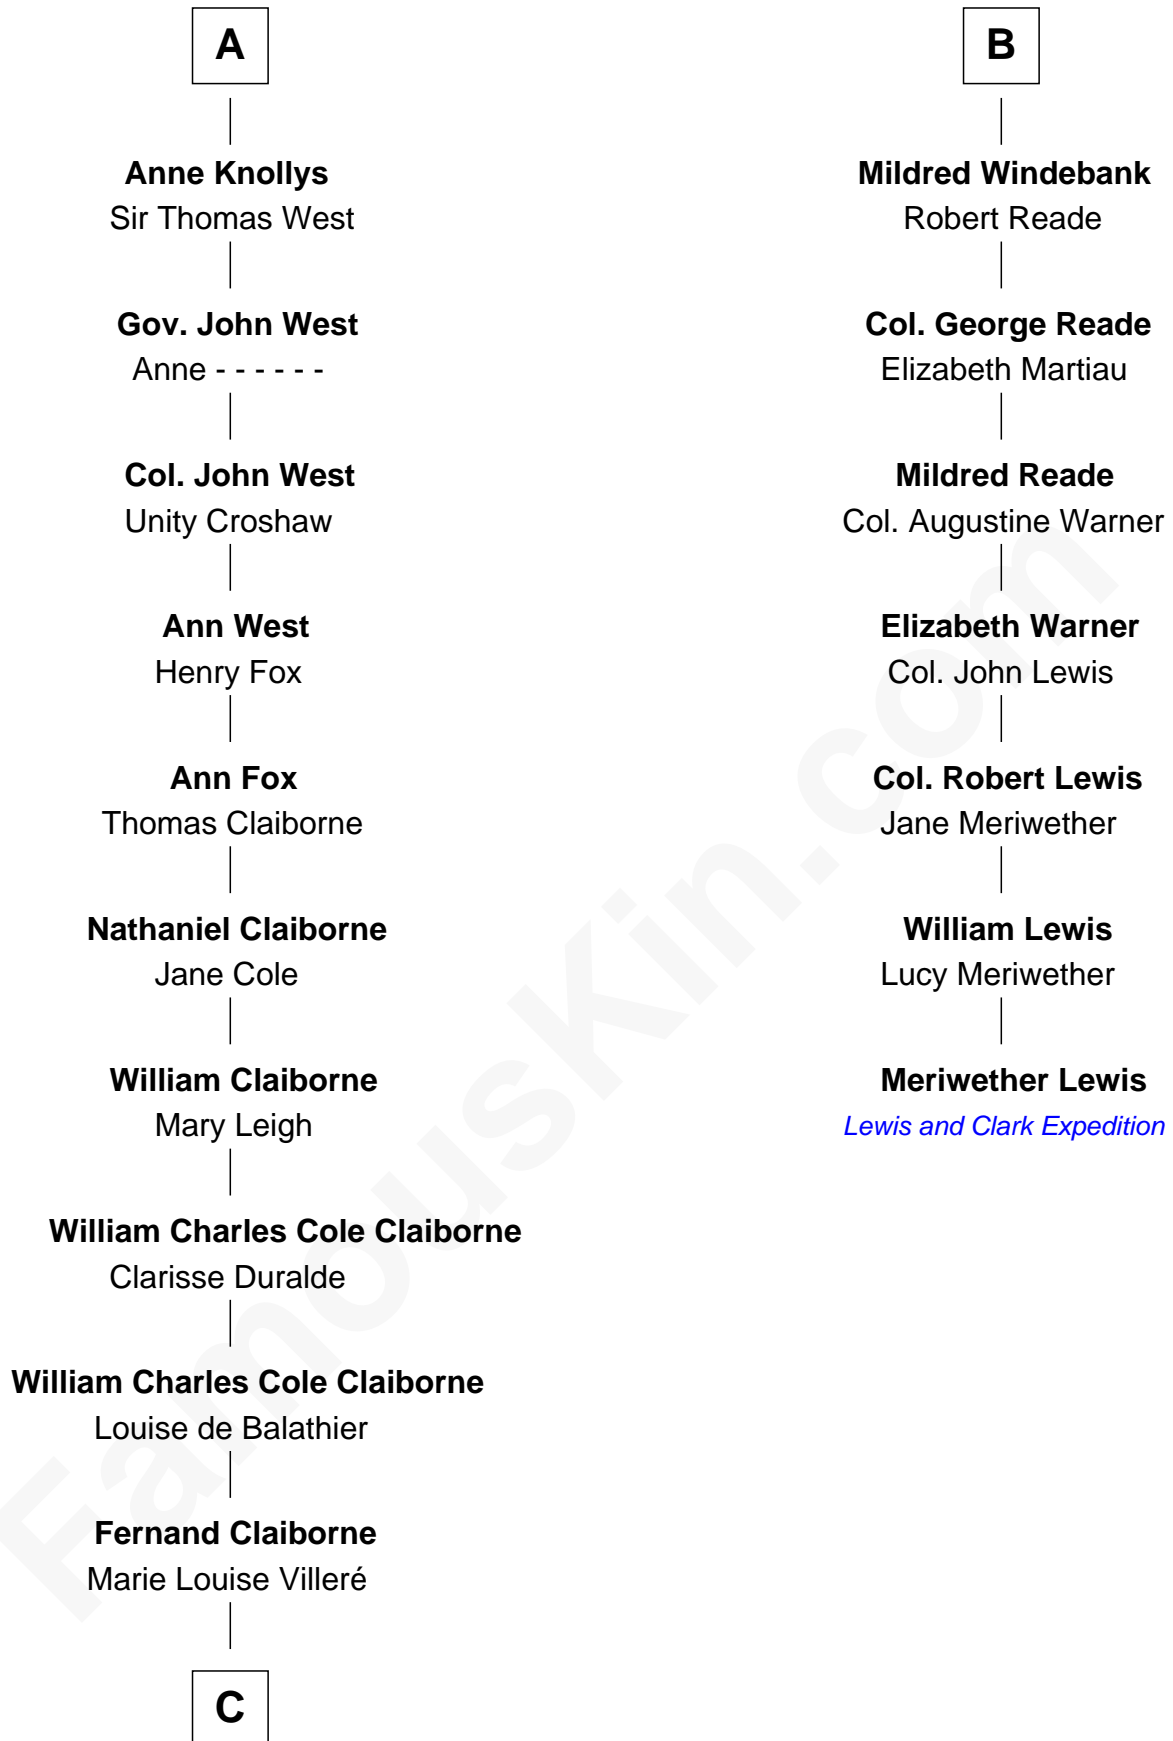

FamousKin.com

Relationship Chart of

Liz Claiborne

Fashion Designer and Founder of Liz Claiborne Inc.

13th cousin 5 times removed of

Meriwether Lewis

Lewis and Clark Expedition

C

—
Omer Villere Claiborne
Carolyn Louise Fenner

—
Liz Claiborne
Found of Liz Claiborne Inc.

FamousKin.com